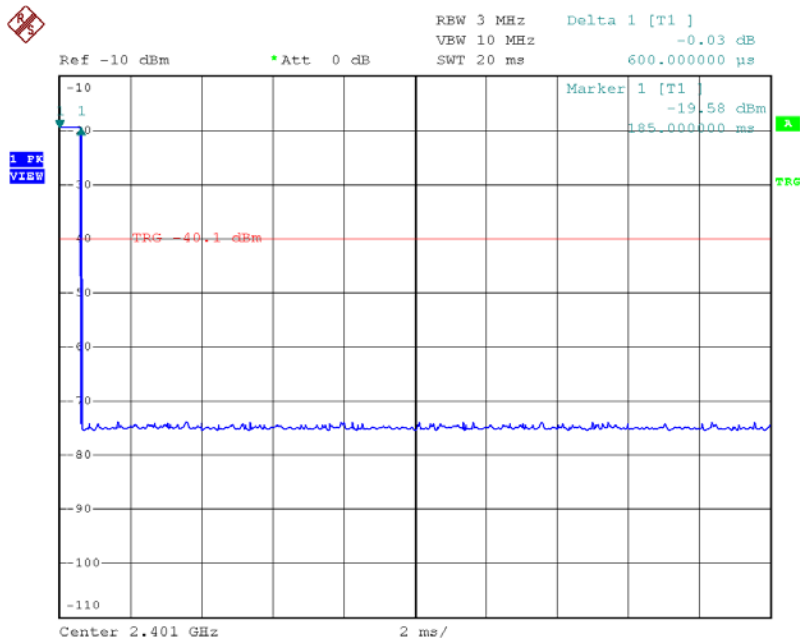

INTERTEK TESTING SERVICES

Report No.: HK11060677-1
Sample No.: 1/1

Date: 27.JUN.2011 09:24:52

Date: 27.JUN.2011 09:29:08

Average Factor Plot – Pursuant to FCC Part 15 Section 15.249 Requirement

INTERTEK TESTING SERVICES

Report No.: HK11060677-1
Sample No.: 1/1

Date: 27.JUN.2011 09:43:19

Date: 27.JUN.2011 09:44:13

Average Factor Plot – Pursuant to FCC Part 15 Section 15.249 Requirement

INTERTEK TESTING SERVICES

Report No.: HK11060677-1
Sample No.: 1/1

Date: 27.JUN.2011 09:45:12

Average Factor Plot – Pursuant to FCC Part 15 Section 15.249 Requirement