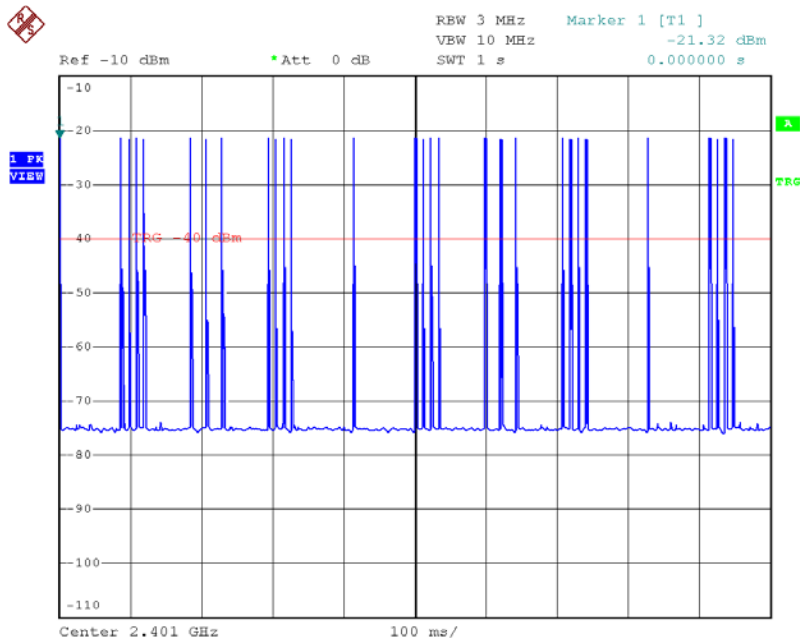

INTERTEK TESTING SERVICES

Report No.: HK11060677-1
Sample No.: 1/1

Date: 27.JUN.2011 09:24:52

Date: 27.JUN.2011 09:29:08

Average Factor Plot – Pursuant to FCC Part 15 Section 15.249 Requirement

INTERTEK TESTING SERVICES

Report No.: HK11060677-1
Sample No.: 1/1

Date: 27.JUN.2011 09:43:19

Date: 27.JUN.2011 09:44:13

Average Factor Plot – Pursuant to FCC Part 15 Section 15.249 Requirement

INTERTEK TESTING SERVICES

Report No.: HK11060677-1
Sample No.: 1/1

Date: 27.JUN.2011 09:45:12

Average Factor Plot – Pursuant to FCC Part 15 Section 15.249 Requirement