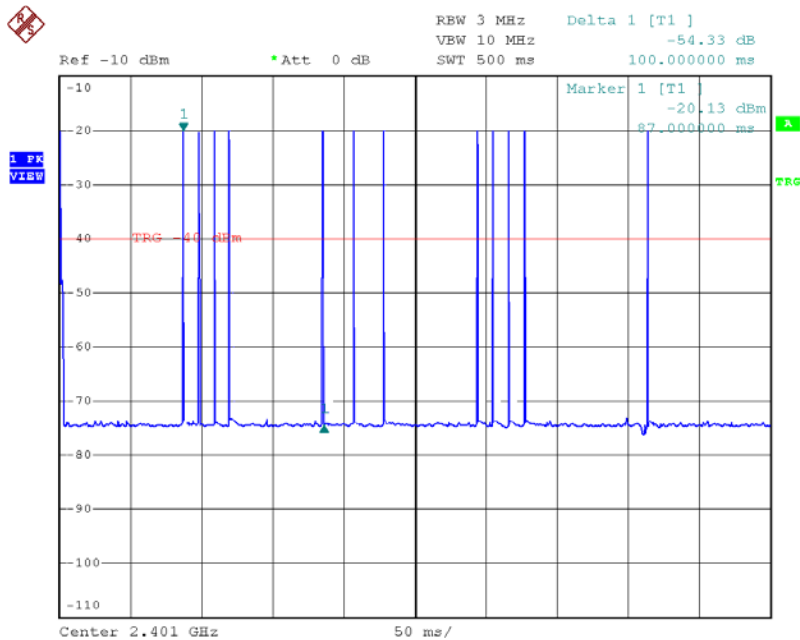

INTERTEK TESTING SERVICES

Report No.: HK11060677-1
Sample No.: 1/1

Date: 27.JUN.2011 09:24:52

Date: 27.JUN.2011 09:29:08

Average Factor Plot – Pursuant to FCC Part 15 Section 15.249 Requirement

INTERTEK TESTING SERVICES

Report No.: HK11060677-1
Sample No.: 1/1

Date: 27.JUN.2011 09:43:19

Date: 27.JUN.2011 09:44:13

Average Factor Plot – Pursuant to FCC Part 15 Section 15.249 Requirement

INTERTEK TESTING SERVICES

Report No.: HK11060677-1
Sample No.: 1/1

Date: 27.JUN.2011 09:45:12

Average Factor Plot – Pursuant to FCC Part 15 Section 15.249 Requirement