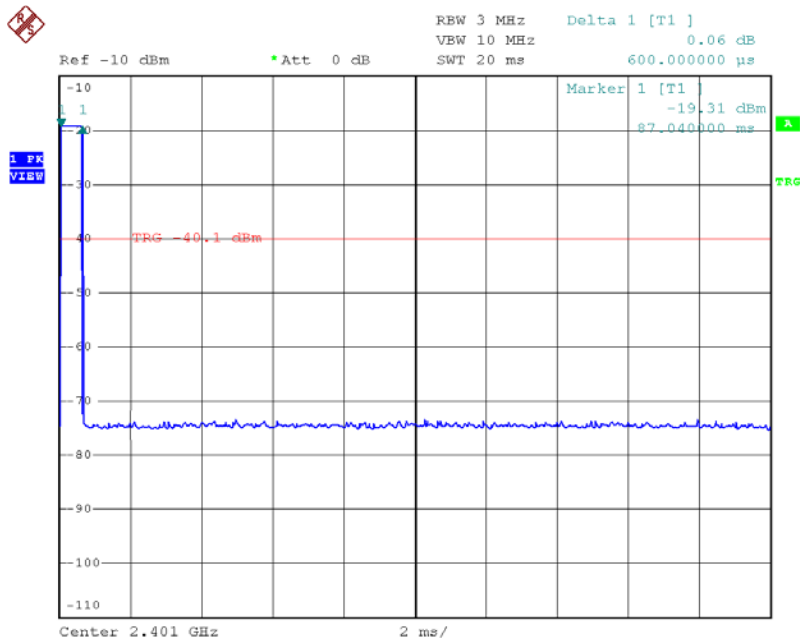

INTERTEK TESTING SERVICES

Report No.: HK11060677-1
Sample No.: 1/1

Date: 27.JUN.2011 09:24:52

Date: 27.JUN.2011 09:29:08

Average Factor Plot – Pursuant to FCC Part 15 Section 15.249 Requirement

INTERTEK TESTING SERVICES

Report No.: HK11060677-1
Sample No.: 1/1

Date: 27.JUN.2011 09:43:19

Date: 27.JUN.2011 09:44:13

Average Factor Plot – Pursuant to FCC Part 15 Section 15.249 Requirement

INTERTEK TESTING SERVICES

Report No.: HK11060677-1
Sample No.: 1/1

Date: 27.JUN.2011 09:45:12

Average Factor Plot – Pursuant to FCC Part 15 Section 15.249 Requirement