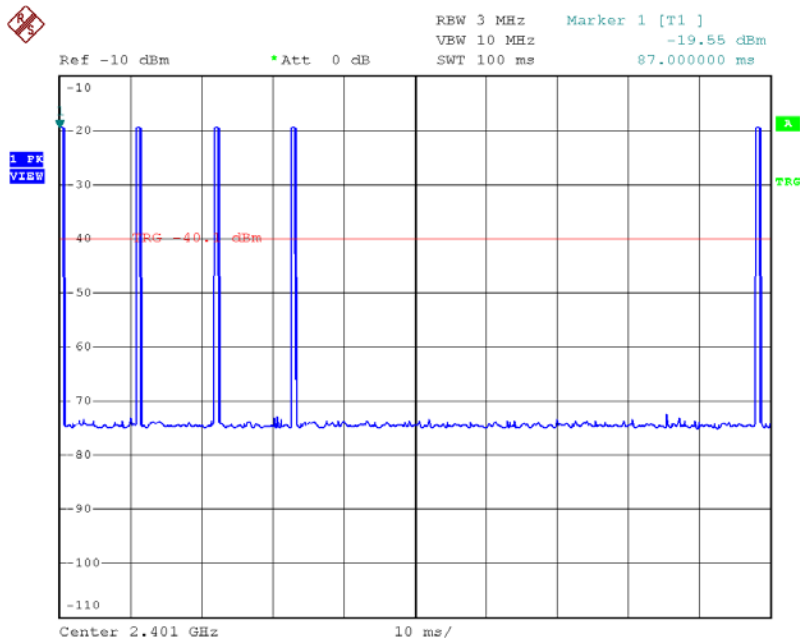

INTERTEK TESTING SERVICES

Report No.: HK11060677-1
Sample No.: 1/1

Date: 27.JUN.2011 09:24:52

Date: 27.JUN.2011 09:29:08

Average Factor Plot – Pursuant to FCC Part 15 Section 15.249 Requirement

INTERTEK TESTING SERVICES

Report No.: HK11060677-1
Sample No.: 1/1

Date: 27.JUN.2011 09:43:19

Date: 27.JUN.2011 09:44:13

Average Factor Plot – Pursuant to FCC Part 15 Section 15.249 Requirement

INTERTEK TESTING SERVICES

Report No.: HK11060677-1
Sample No.: 1/1

Date: 27.JUN.2011 09:45:12

Average Factor Plot – Pursuant to FCC Part 15 Section 15.249 Requirement