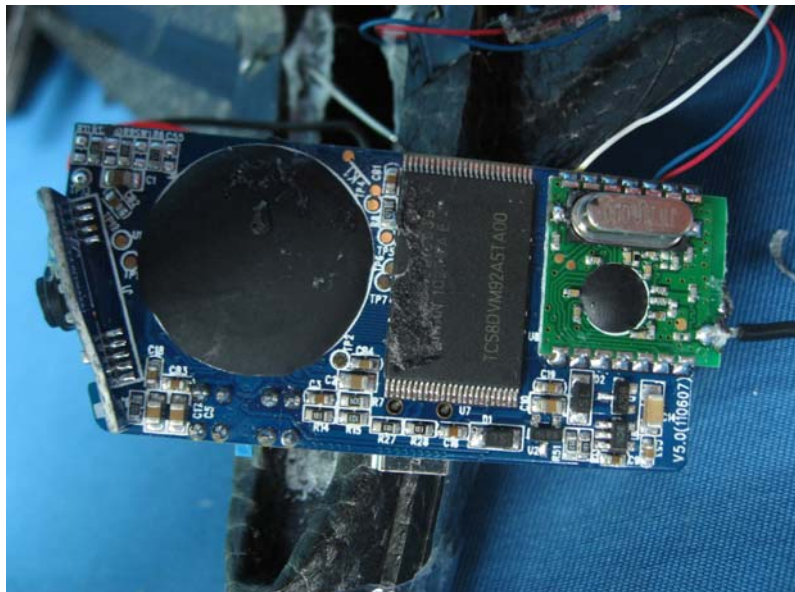

INTERTEK TESTING SERVICE

Report No.: HK11060687-1

Equipment Photographs

Model: 44425RX

(Internal)

INTERTEK TESTING SERVICE

Report No.: HK11060687-1

Equipment Photographs

Model: 44425RX

(Internal)

INTERTEK TESTING SERVICE

Report No.: HK11060687-1

Equipment Photographs

Model: 44425RX

(Internal)

INTERTEK TESTING SERVICE

Report No.: HK11060687-1

Equipment Photographs

Model: 44425RX

(Internal)

INTERTEK TESTING SERVICE

Report No.: HK11060687-1

Equipment Photographs

Model: 44425RX