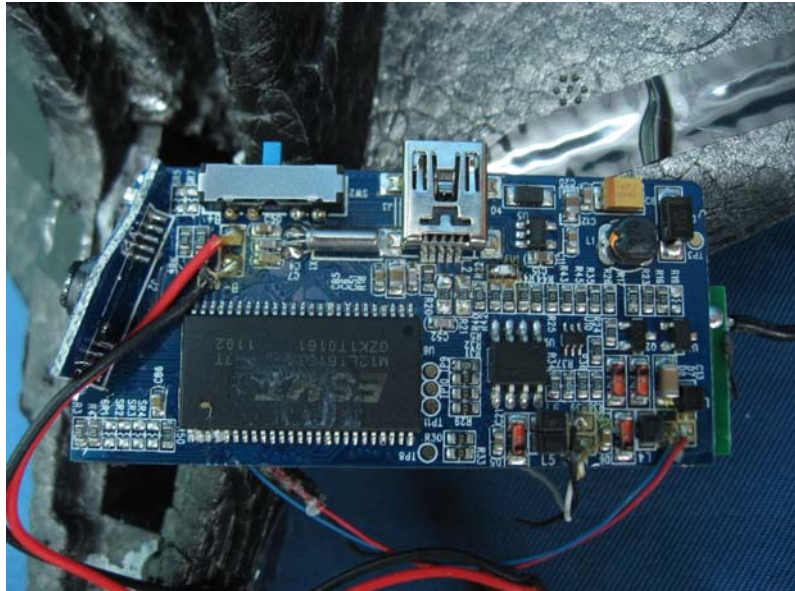

INTERTEK TESTING SERVICE

Report No.: HK11060687-1

Equipment Photographs

Model: 44425RX

(Internal)

INTERTEK TESTING SERVICE

Report No.: HK11060687-1

Equipment Photographs

Model: 44425RX

(Internal)

INTERTEK TESTING SERVICE

Report No.: HK11060687-1

Equipment Photographs

Model: 44425RX

(Internal)

INTERTEK TESTING SERVICE