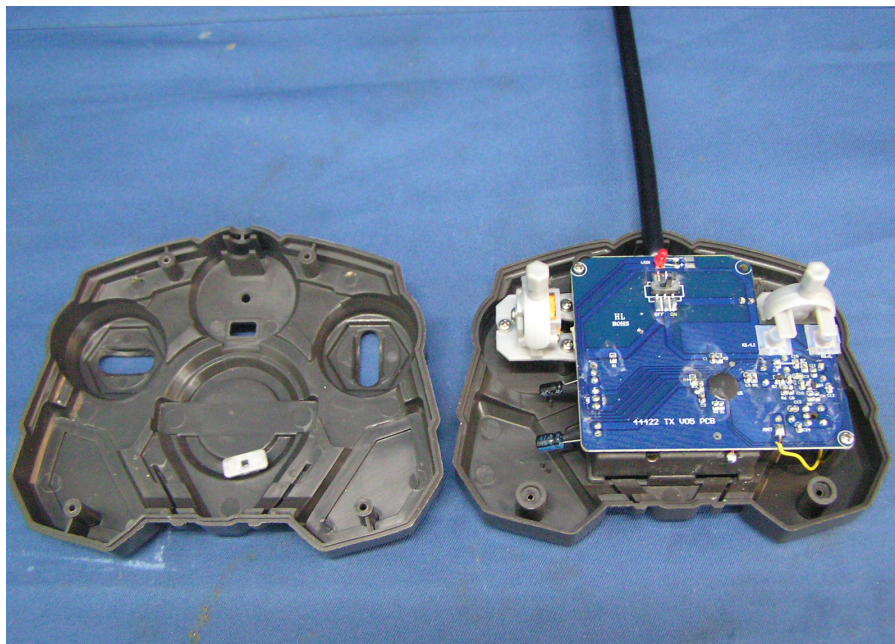

INTERTEK TESTING SERVICE

Report No.: HK11090668-1

Equipment Photographs

Model: 44422

(Internal)

INTERTEK TESTING SERVICE

Report No.: HK11090668-1

Equipment Photographs

Model: 44422

(Internal)

INTERTEK TESTING SERVICE

Report No.: HK11090668-1

Equipment Photographs

Model: 44422

(Internal)