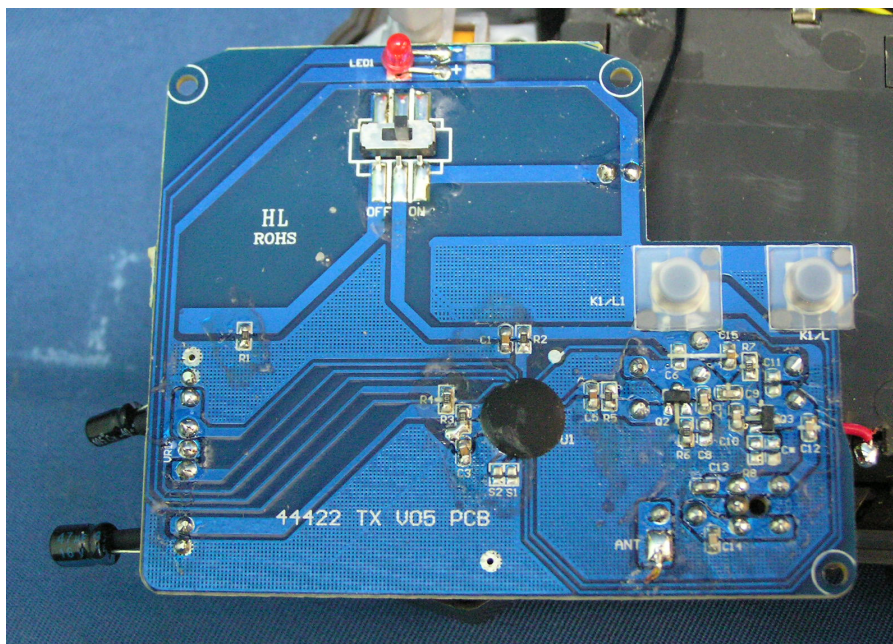

INTERTEK TESTING SERVICE

Report No.: HK11090668-1

Equipment Photographs

Model: 44422

(Internal)

INTERTEK TESTING SERVICE

Report No.: HK11090668-1

Equipment Photographs

Model: 44422

(Internal)

INTERTEK TESTING SERVICE

Report No.: HK11090668-1

Equipment Photographs

Model: 44422

(Internal)