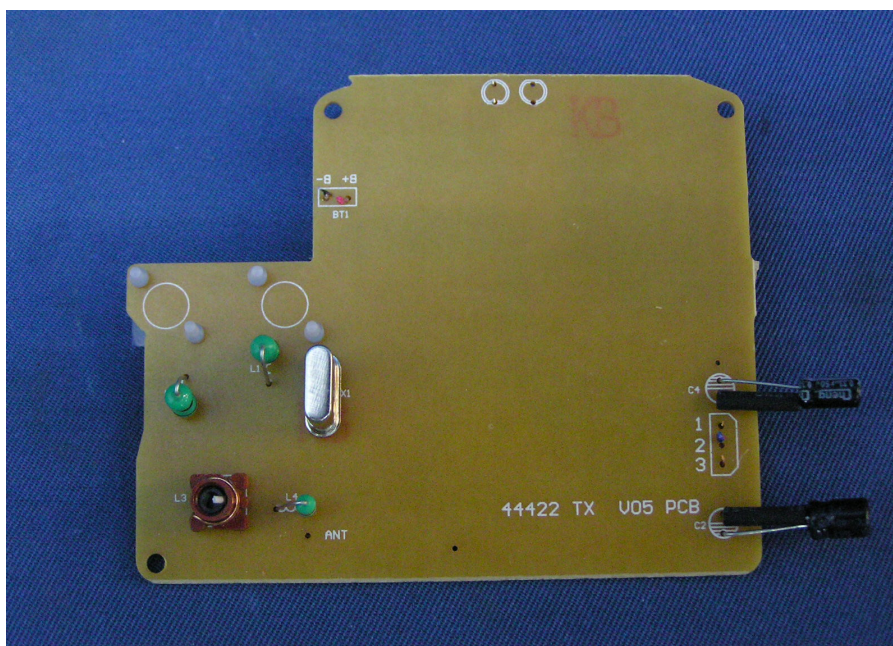

INTERTEK TESTING SERVICE

Report No.: HK11090668-1

Equipment Photographs

Model: 44422

(Internal)

INTERTEK TESTING SERVICE

Report No.: HK11090668-1

Equipment Photographs

Model: 44422

(Internal)

INTERTEK TESTING SERVICE

Report No.: HK11090668-1

Equipment Photographs

Model: 44422

(Internal)