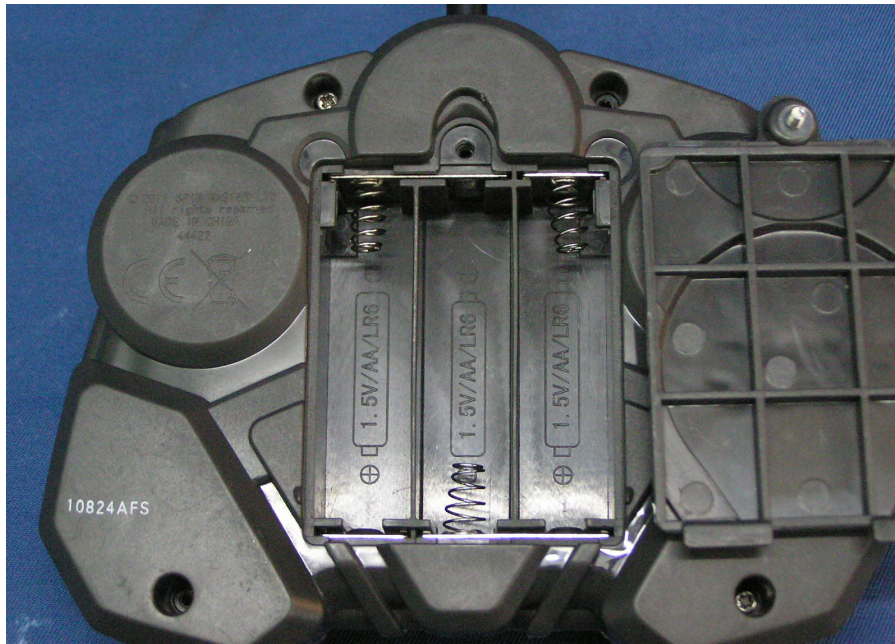

INTERTEK TESTING SERVICE

Report No.: HK11090668-1

Equipment Photographs

Model: 44422

(Internal)

INTERTEK TESTING SERVICE

Report No.: HK11090668-1

Equipment Photographs

Model: 44422

(Internal)

INTERTEK TESTING SERVICE

Report No.: HK11090668-1

Equipment Photographs

Model: 44422

(Internal)