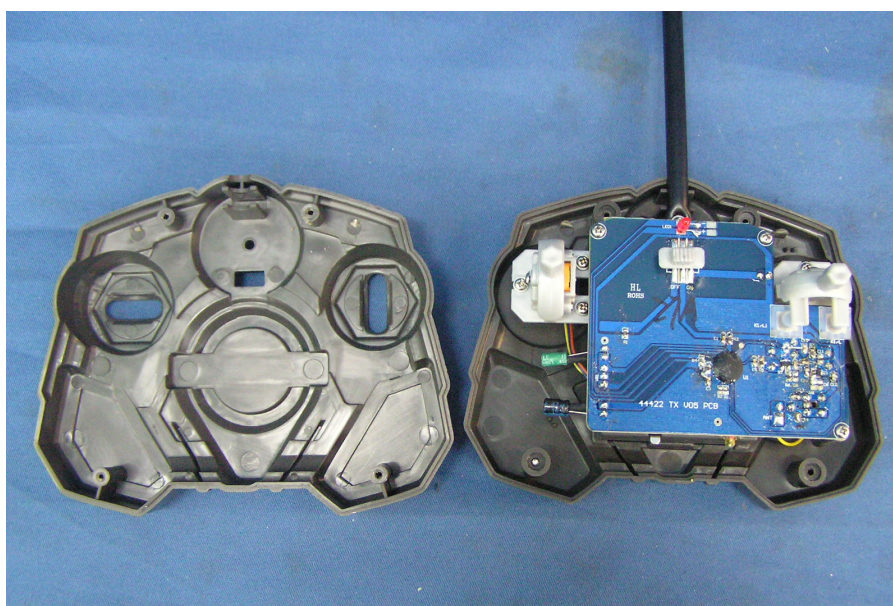

INTERTEK TESTING SERVICE

Report No.: HK11090666-1

Equipment Photographs

Model: 44422

(Internal)

INTERTEK TESTING SERVICE

Report No.: HK11090666-1

Equipment Photographs

Model: 44422

(Internal)

INTERTEK TESTING SERVICE

Report No.: HK11090666-1

Equipment Photographs

Model: 44422

(Internal)

INTERTEK TESTING SERVICE