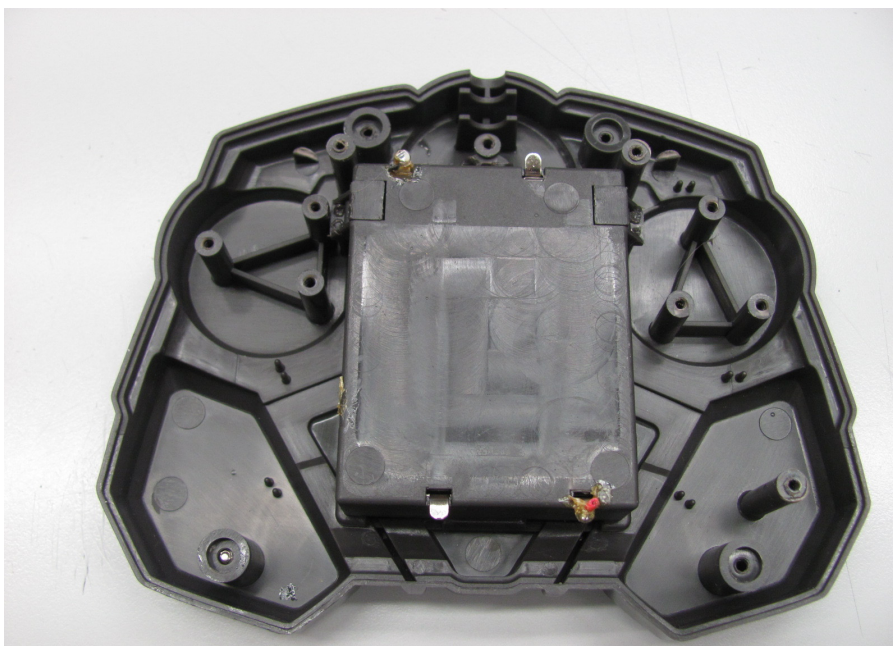

INTERTEK TESTING SERVICE

Report No.: HK11090666-1

Equipment Photographs

Model: 44422

(Internal)

INTERTEK TESTING SERVICE

Report No.: HK11090666-1

Equipment Photographs

Model: 44422

(Internal)

INTERTEK TESTING SERVICE

Report No.: HK11090666-1

Equipment Photographs

Model: 44422

(Internal)

INTERTEK TESTING SERVICE

Report No.: HK11090666-1

Equipment Photographs

Model: 44422

(Internal)