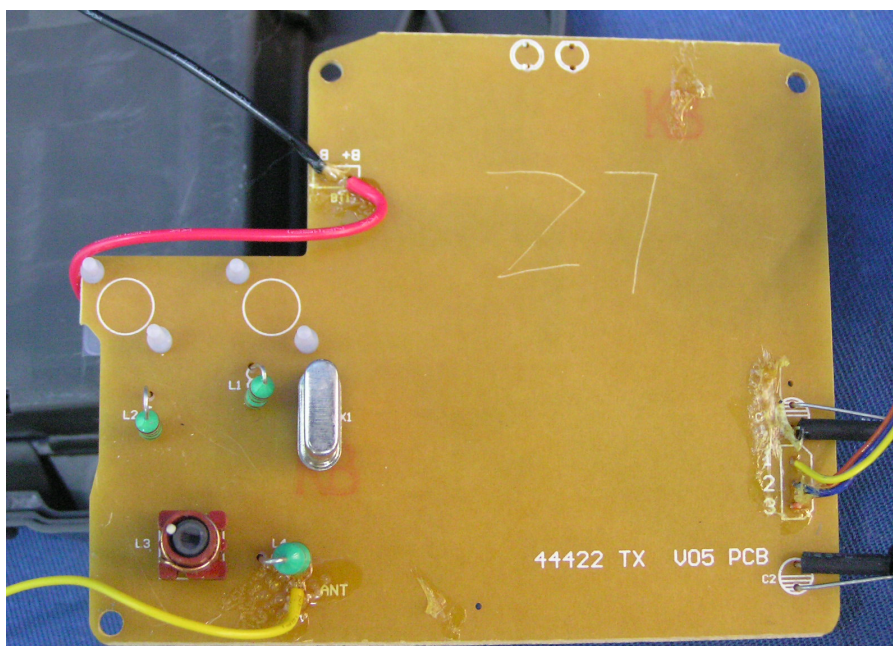

Model: 44422

(Internal)

INTERTEK TESTING SERVICE

Report No.: HK11090666-1

Equipment Photographs

Model: 44422

(Internal)

INTERTEK TESTING SERVICE

Report No.: HK11090666-1

Equipment Photographs

Model: 44422

(Internal)