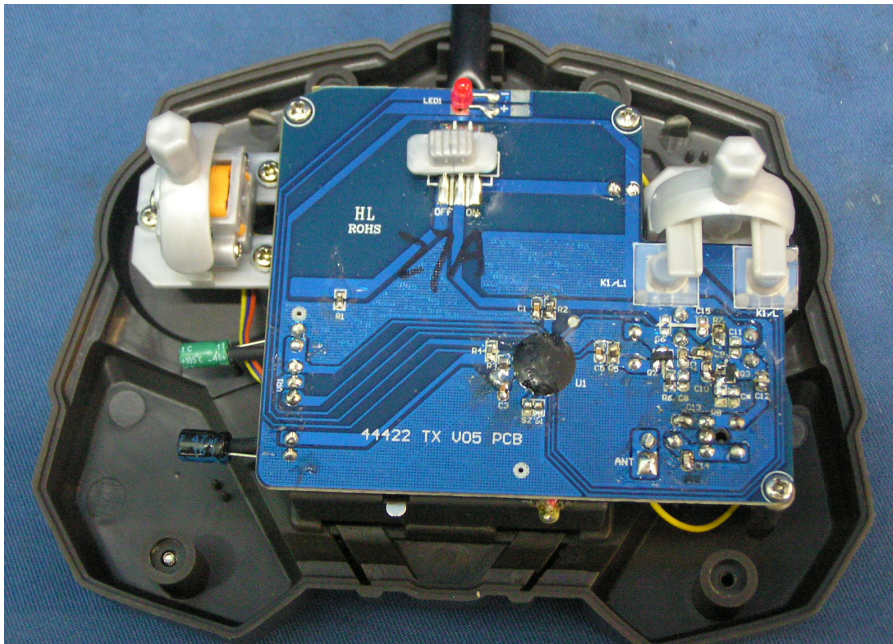

INTERTEK TESTING SERVICE

Report No.: HK11090666-1

Equipment Photographs

Model: 44422

(Internal)

INTERTEK TESTING SERVICE

Report No.: HK11090666-1

Equipment Photographs

Model: 44422

(Internal)

INTERTEK TESTING SERVICE

Report No.: HK11090666-1

Equipment Photographs

Model: 44422

(Internal)

INTERTEK TESTING SERVICE

Report No.: HK11090666-1

Equipment Photographs

Model: 44422

(Internal)