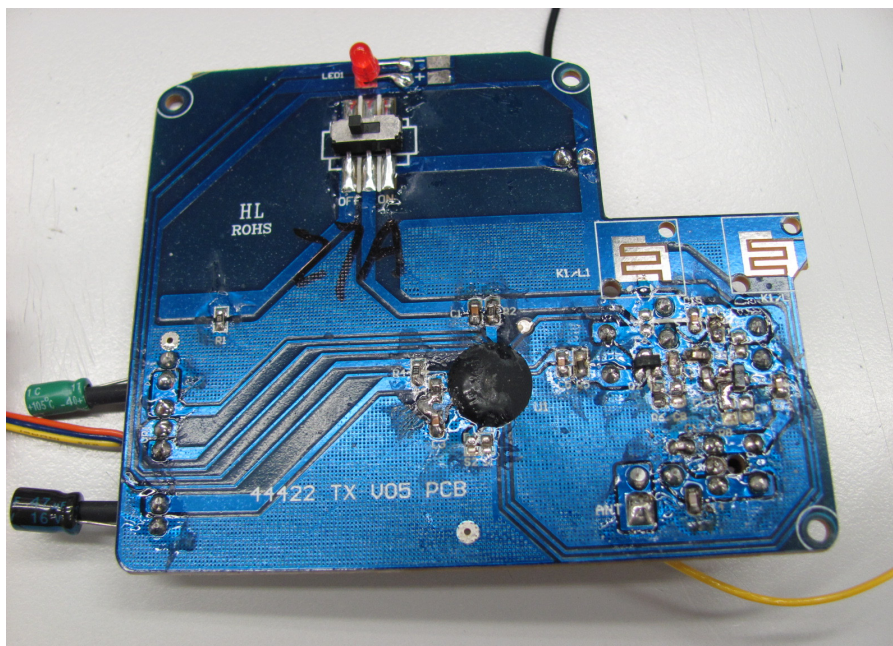

INTERTEK TESTING SERVICE

Report No.: HK11090666-1

Equipment Photographs

Model: 44422

(Internal)

INTERTEK TESTING SERVICE

Report No.: HK11090666-1

Equipment Photographs

Model: 44422

(Internal)

INTERTEK TESTING SERVICE

Report No.: HK11090666-1

Equipment Photographs

Model: 44422

(Internal)

INTERTEK TESTING SERVICE

Report No.: HK11090666-1

Equipment Photographs

Model: 44422

(Internal)