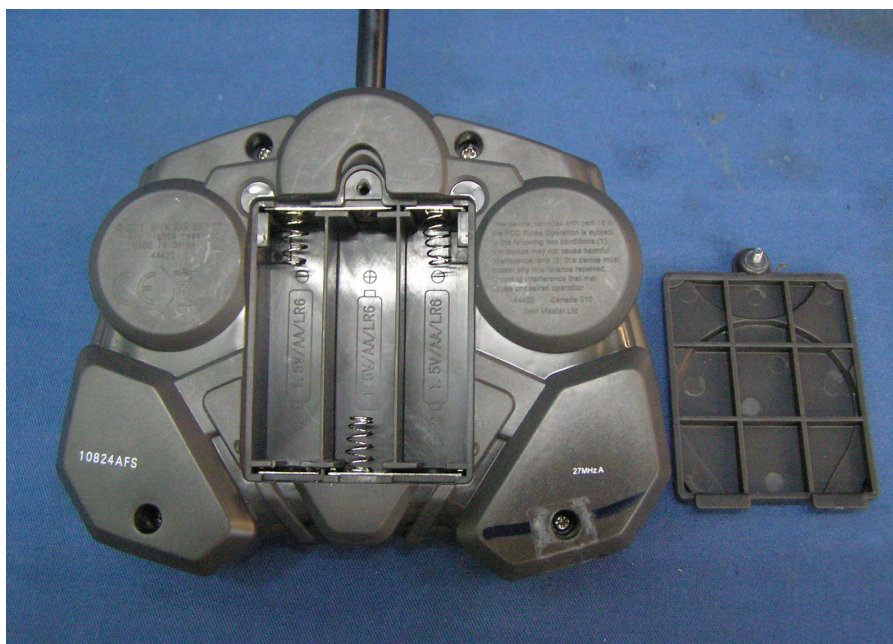

INTERTEK TESTING SERVICE

Report No.: HK11090666-1

Equipment Photographs

Model: 44422

(Internal)

INTERTEK TESTING SERVICE

Report No.: HK11090666-1

Equipment Photographs

Model: 44422

(Internal)

INTERTEK TESTING SERVICE

Report No.: HK11090666-1

Equipment Photographs

Model: 44422

(Internal)

INTERTEK TESTING SERVICE

Report No.: HK11090666-1

Equipment Photographs

Model: 44422

(Internal)