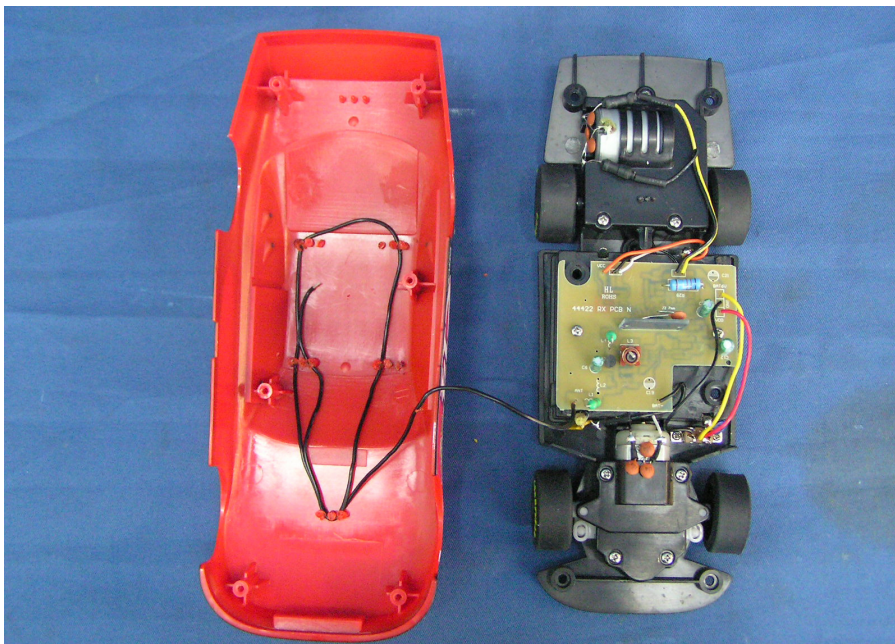

INTERTEK TESTING SERVICE

Report No.: HK11090669-1

Equipment Photographs

Model: 44422

(Internal)

INTERTEK TESTING SERVICE

Report No.: HK11090669-1

Equipment Photographs

Model: 44422

(Internal)