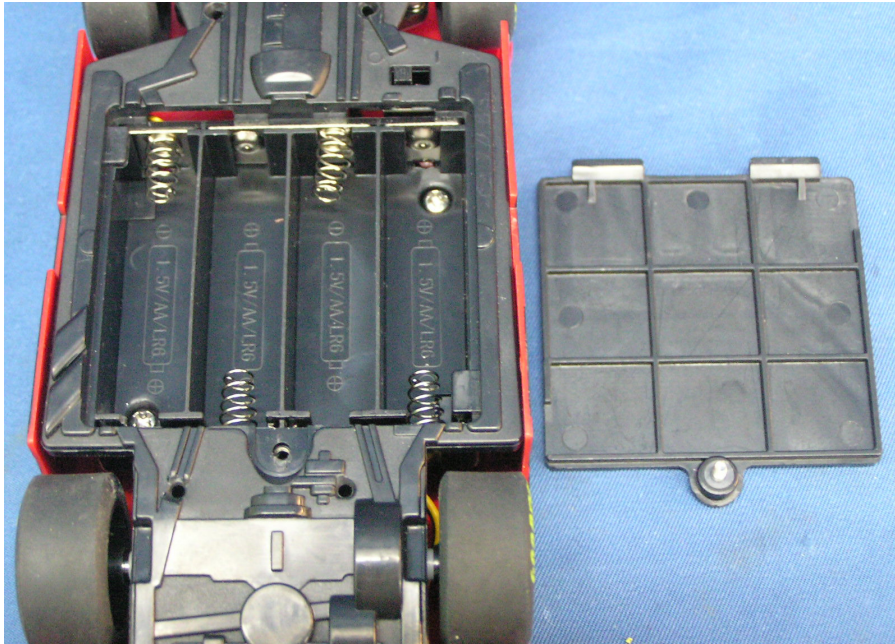

INTERTEK TESTING SERVICE

Report No.: HK11090669-1

Equipment Photographs

Model: 44422

(Internal)

INTERTEK TESTING SERVICE

Report No.: HK11090669-1

Equipment Photographs

Model: 44422

(Internal)