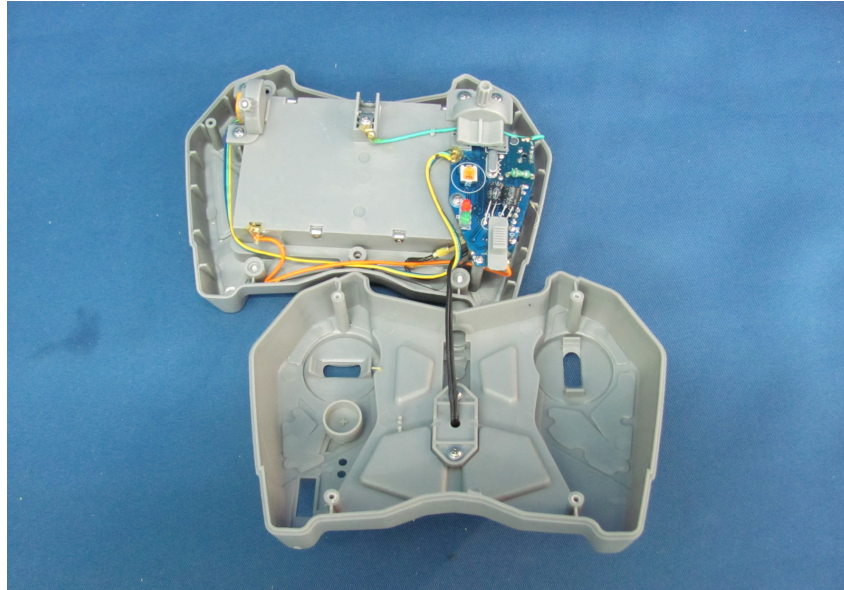

INTERTEK TESTING SERVICE

Report No.: HK10110011-1

Equipment Photographs

Model: 44398

(Internal)

INTERTEK TESTING SERVICE

Report No.: HK10110011-1

Equipment Photographs

Model: 44398

(Internal)

INTERTEK TESTING SERVICE

Report No.: HK10110011-1

Equipment Photographs

Model: 44398

(Internal)