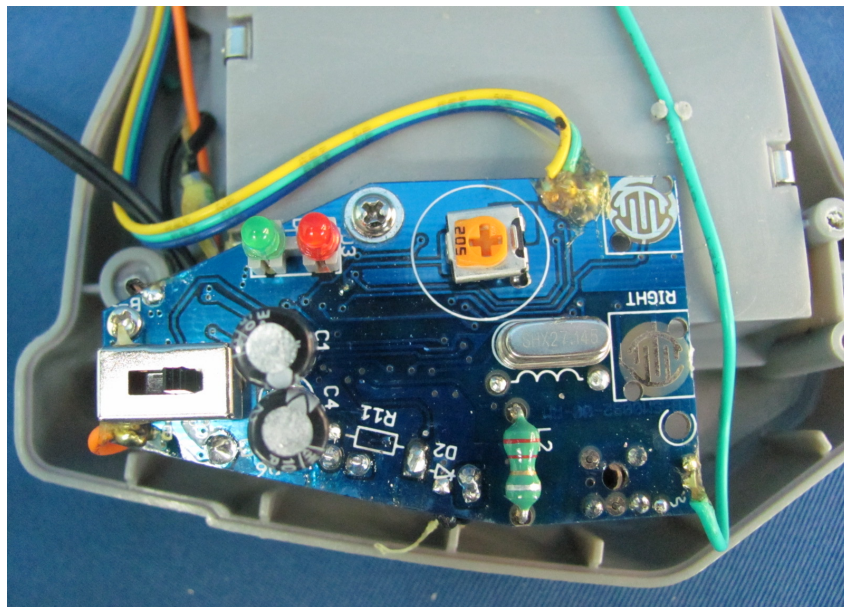

INTERTEK TESTING SERVICE

Report No.: HK10110011-1

Equipment Photographs

Model: 44398

(Internal)

INTERTEK TESTING SERVICE

Report No.: HK10110011-1

Equipment Photographs

Model: 44398

(Internal)

INTERTEK TESTING SERVICE

Report No.: HK10110011-1

Equipment Photographs

Model: 44398

(Internal)