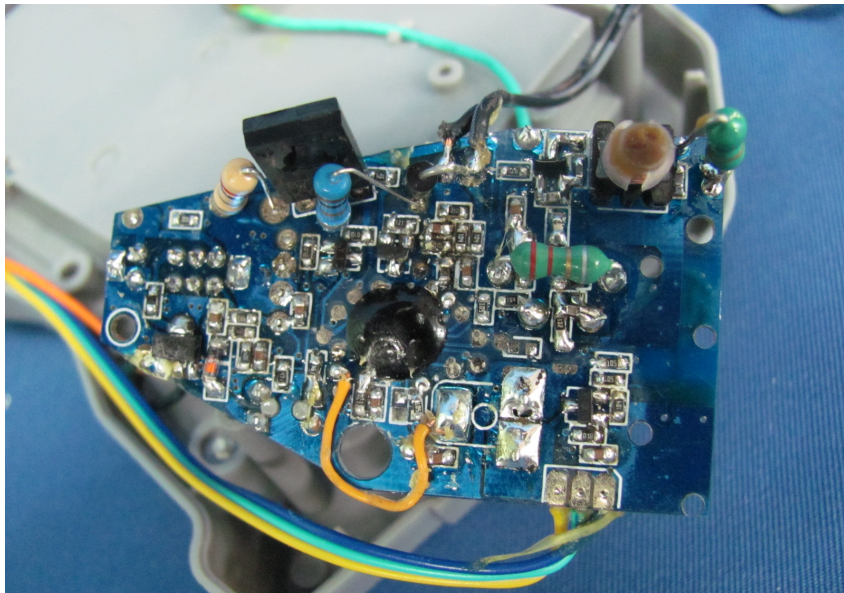

INTERTEK TESTING SERVICE

Report No.: HK10110011-1

Equipment Photographs

Model: 44398

(Internal)

INTERTEK TESTING SERVICE

Report No.: HK10110011-1

Equipment Photographs

Model: 44398

(Internal)

INTERTEK TESTING SERVICE

Report No.: HK10110011-1

Equipment Photographs

Model: 44398

(Internal)