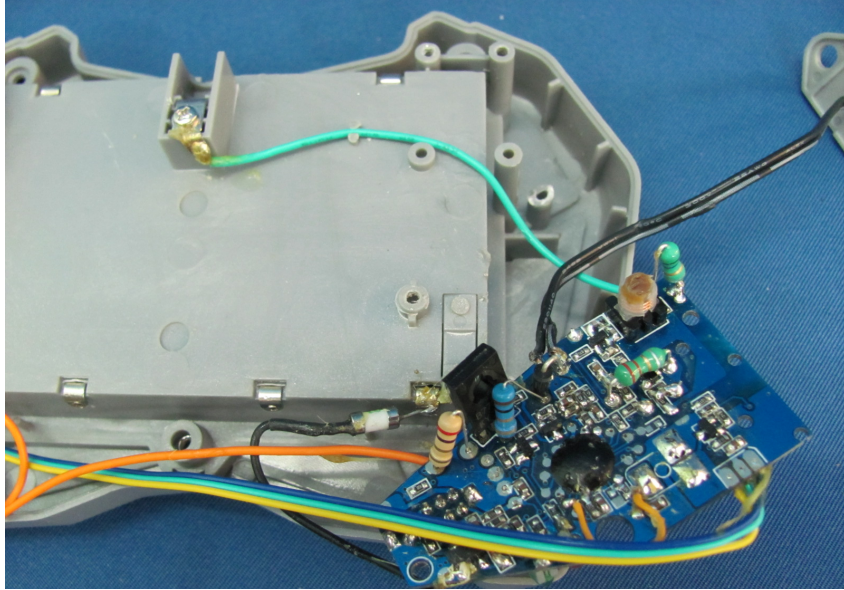

INTERTEK TESTING SERVICE

Report No.: HK10110011-1

Equipment Photographs

Model: 44398

(Internal)

INTERTEK TESTING SERVICE

Report No.: HK10110011-1

Equipment Photographs

Model: 44398

(Internal)

INTERTEK TESTING SERVICE

Report No.: HK10110011-1

Equipment Photographs

Model: 44398

(Internal)