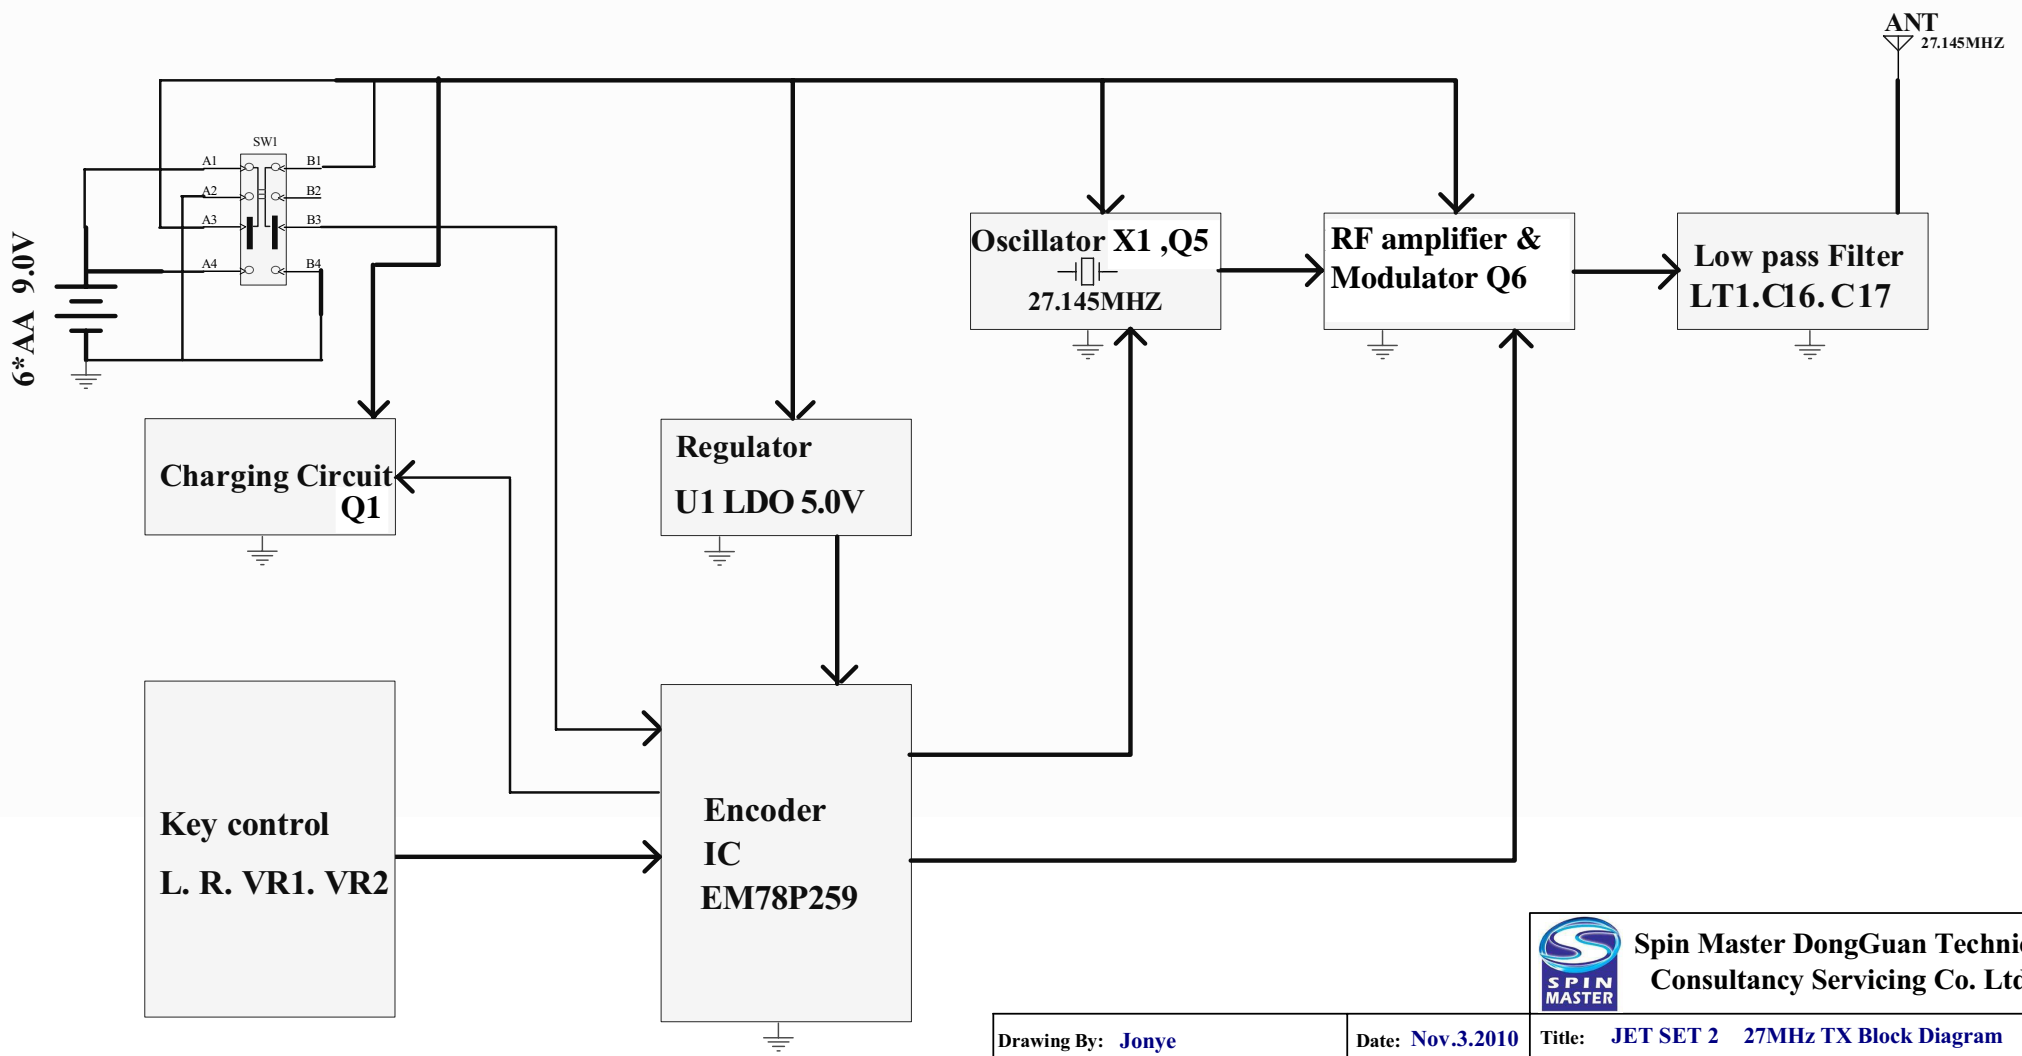

JET SET 2 27MHz TX Block Diagram

 **Spin Master DongGuan Technical Consultancy Servicing Co. Ltd**

Drawing By: Jonye	Date: Nov.3.2010	Title: JET SET 2 27MHz TX Block Diagram			
Checked By:	Date:	Model NO. 44398			
Approved By:	Date:	Size: A4	Sheet: 1 of 1	Revision: V01	