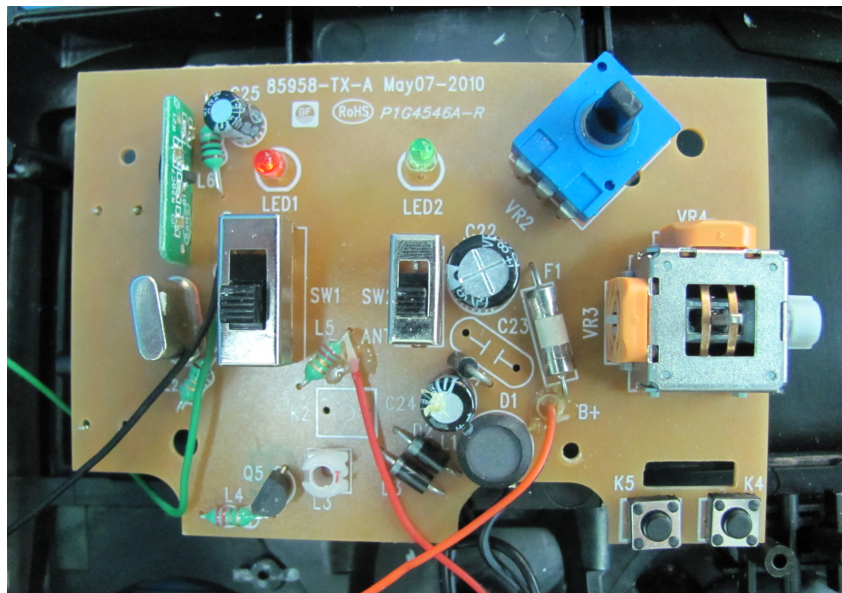

INTERTEK TESTING SERVICE

Report No.: HK10050909-1

Equipment Photographs

Model : 44395

(Internal)

INTERTEK TESTING SERVICE

Report No.: HK10050909-1

Equipment Photographs

Model : 44395

(Internal)

INTERTEK TESTING SERVICE

Report No.: HK10050909-1

Equipment Photographs

Model : 44395

(Internal)