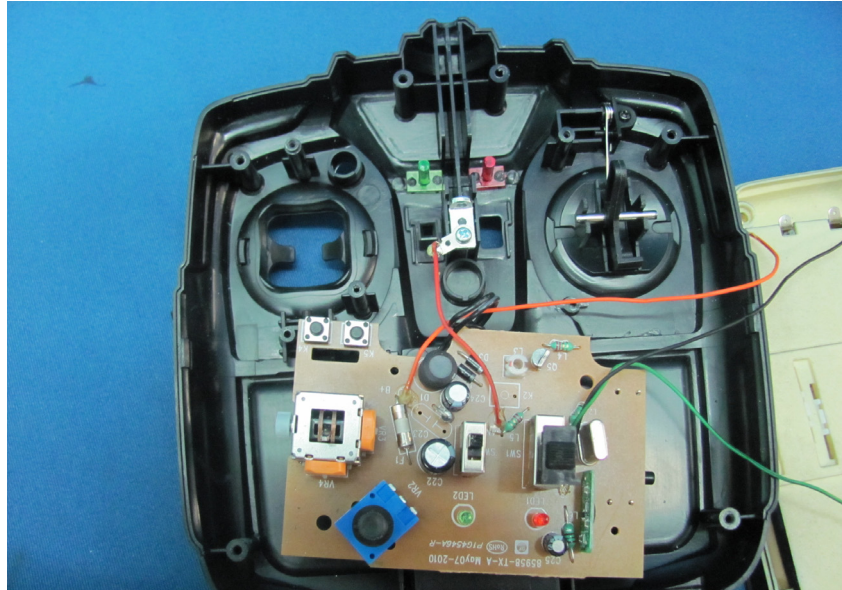

INTERTEK TESTING SERVICE

Report No.: HK10050909-1

Equipment Photographs

Model : 44395

(Internal)

INTERTEK TESTING SERVICE

Report No.: HK10050909-1

Equipment Photographs

Model : 44395

(Internal)

INTERTEK TESTING SERVICE

Report No.: HK10050909-1

Equipment Photographs

Model : 44395

(Internal)