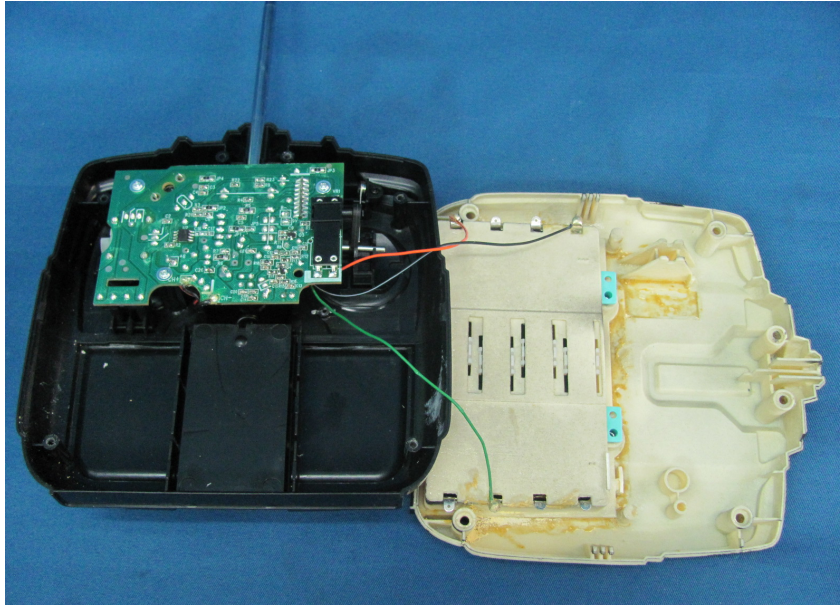

INTERTEK TESTING SERVICE

Report No.: HK10050909-1

Equipment Photographs

Model : 44395

(Internal)

INTERTEK TESTING SERVICE

Report No.: HK10050909-1

Equipment Photographs

Model : 44395

(Internal)

INTERTEK TESTING SERVICE

Report No.: HK10050909-1

Equipment Photographs

Model : 44395

(Internal)