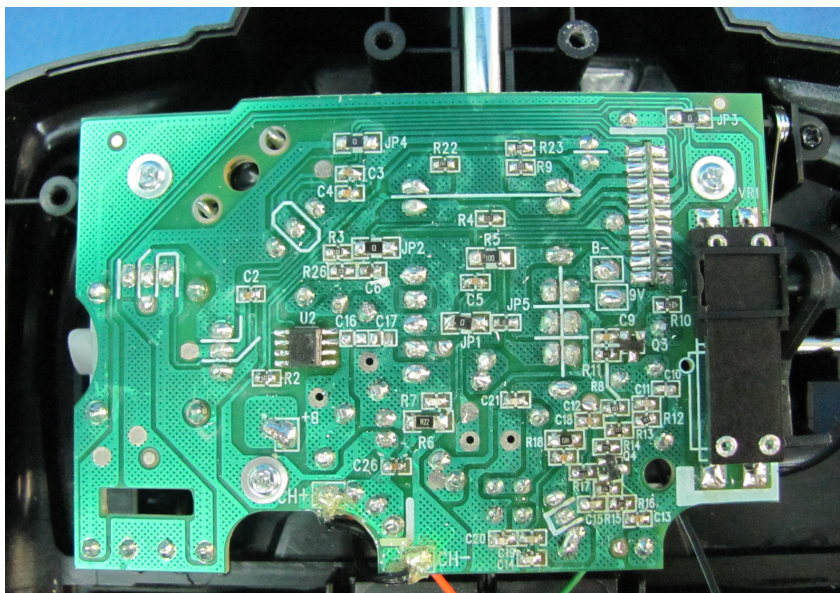

INTERTEK TESTING SERVICE

Report No.: HK10050909-1

Equipment Photographs

Model : 44395

(Internal)

INTERTEK TESTING SERVICE

Report No.: HK10050909-1

Equipment Photographs

Model : 44395

(Internal)

INTERTEK TESTING SERVICE

Report No.: HK10050909-1

Equipment Photographs

Model : 44395

(Internal)