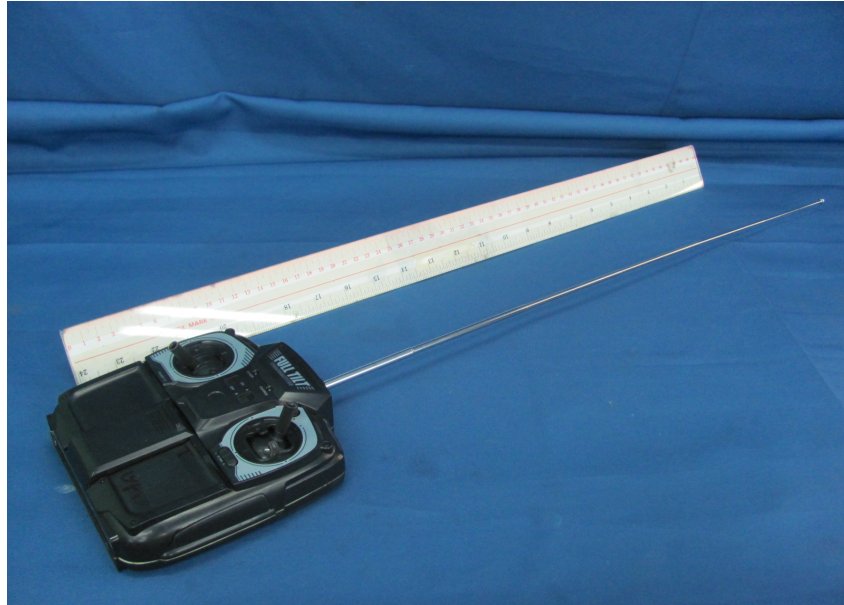

INTERTEK TESTING SERVICE

Report No.: HK10050909-1

Equipment Photographs

Model : 44395

(External)

INTERTEK TESTING SERVICE

Report No.: HK10050909-1

Equipment Photographs

Model : 44395

(External)