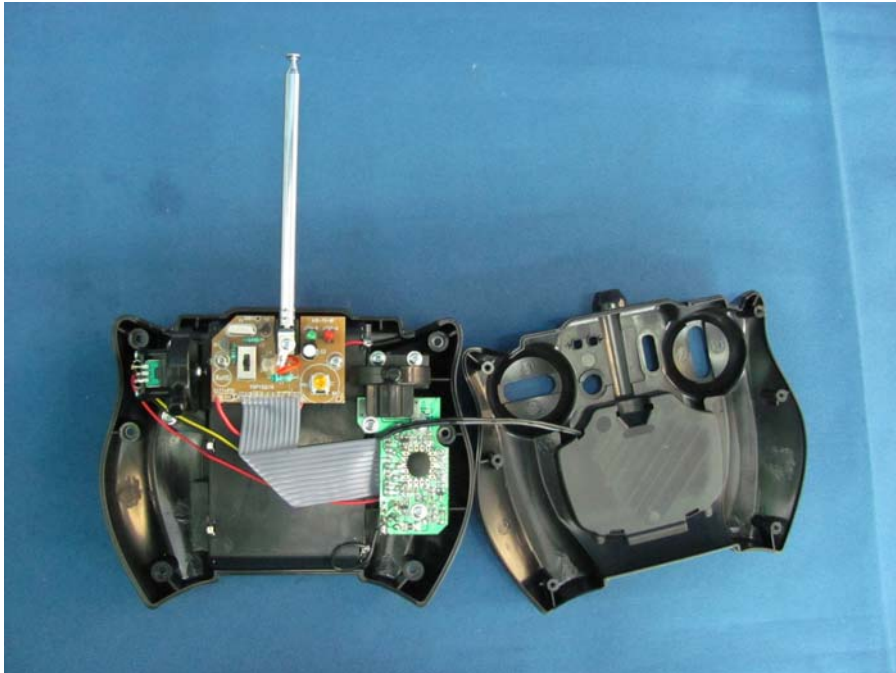

# INTERTEK TESTING SERVICE

Report No.: HK10041112-1

## Equipment Photographs Model : 44379 (Internal)