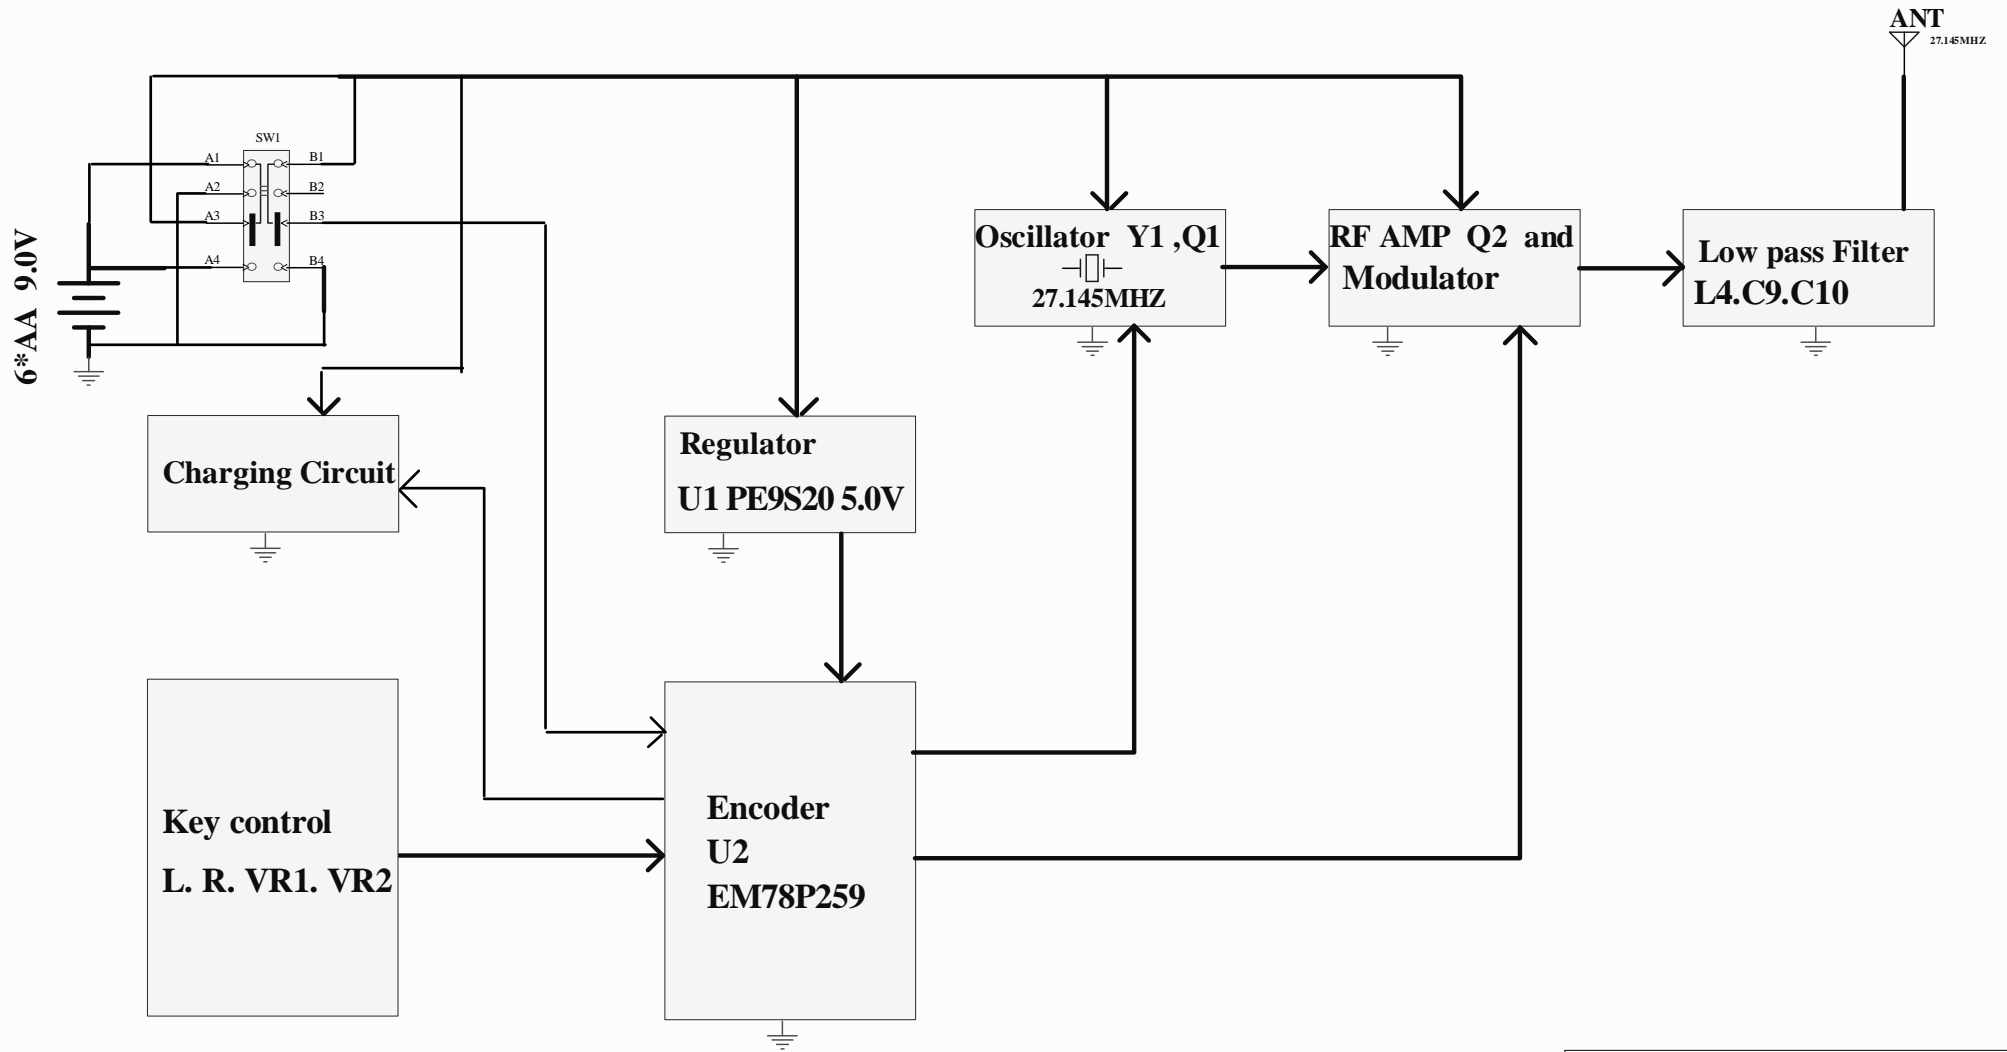

A10 27MHz TX Block Diagram

Title			Model NO:44379		
Size	Number		Revision		
B					
Date:	2009-12-15		Sheet of		
File:	A10 27MHz TX Block Diagram.		Drawn By:		