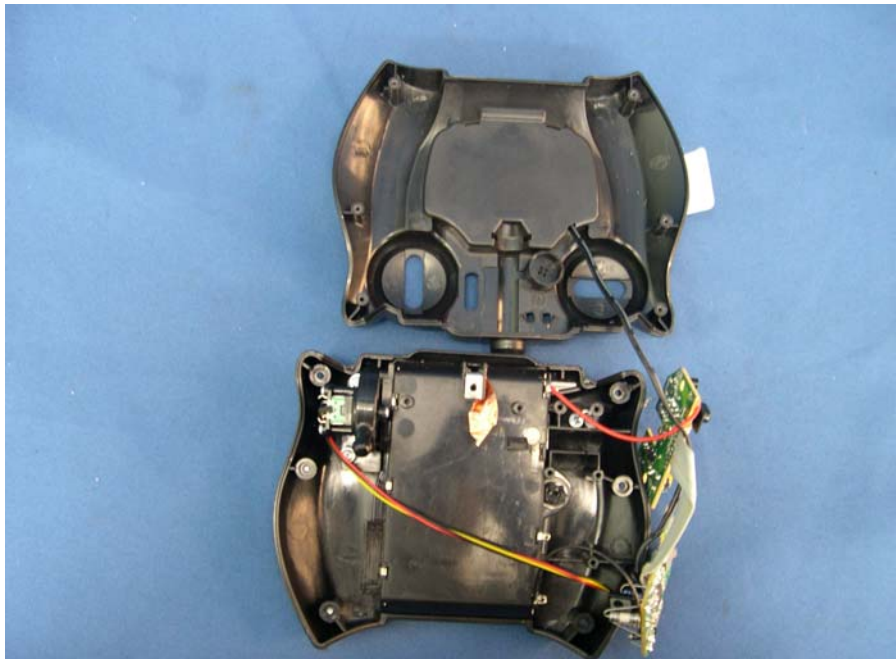

INTERTEK TESTING SERVICE

Report No.: HK10080845-1

Equipment Photographs Model : 44354 (Internal)

INTERTEK TESTING SERVICE

Report No.: HK10080845-1

Equipment Photographs Model : 44354 (Internal)

INTERTEK TESTING SERVICE

Report No.: HK10080845-1

Equipment Photographs Model : 44354 (Internal)