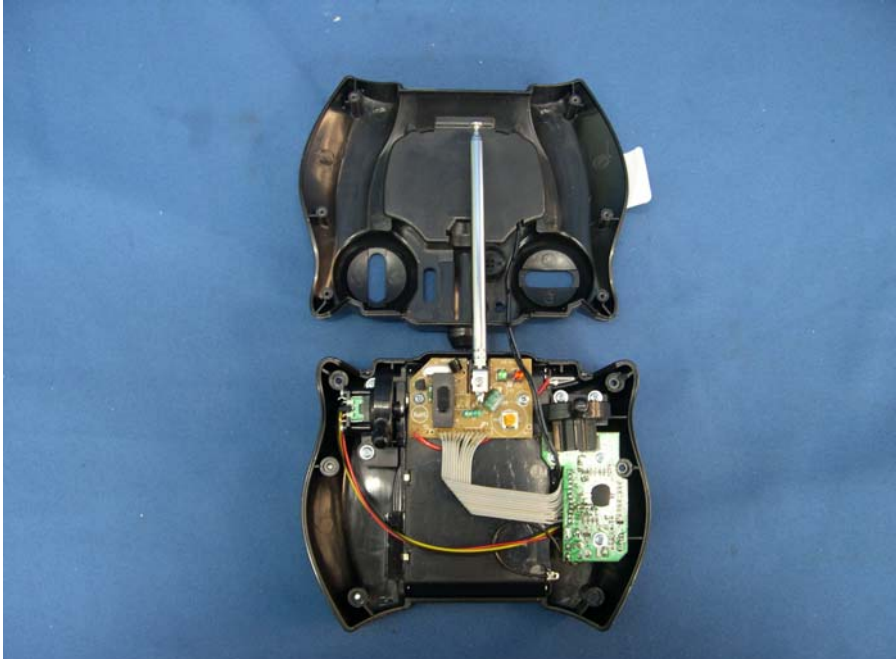

INTERTEK TESTING SERVICE

Report No.: HK10080845-1

Equipment Photographs Model : 44354 (Internal)

INTERTEK TESTING SERVICE

Report No.: HK10080845-1

Equipment Photographs Model : 44354 (Internal)

INTERTEK TESTING SERVICE

Report No.: HK10080845-1

Equipment Photographs Model : 44354 (Internal)