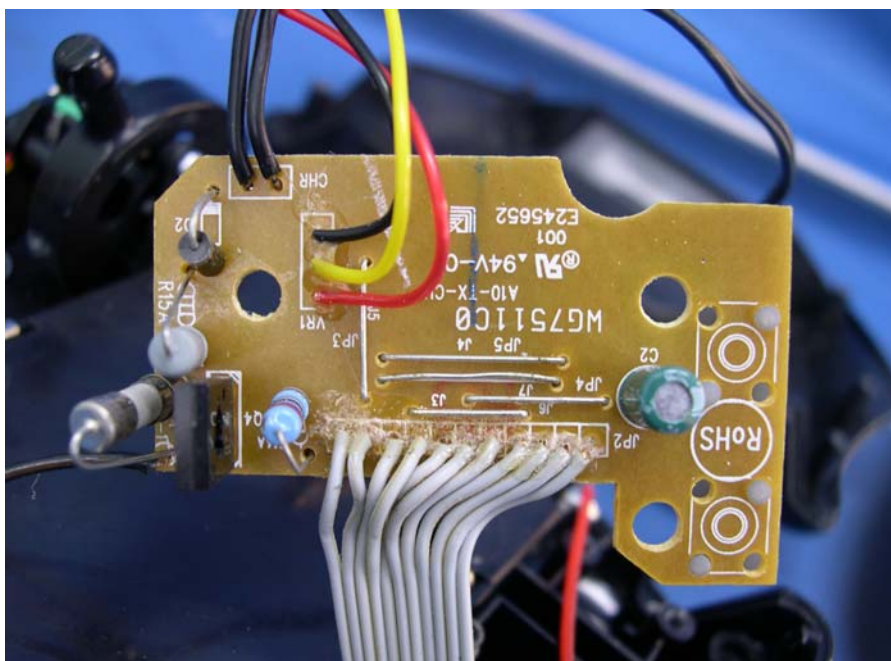

INTERTEK TESTING SERVICE

Report No.: HK10080845-1

Equipment Photographs Model : 44354 (Internal)

INTERTEK TESTING SERVICE

Report No.: HK10080845-1

Equipment Photographs Model : 44354 (Internal)

INTERTEK TESTING SERVICE

Report No.: HK10080845-1

Equipment Photographs Model : 44354 (Internal)