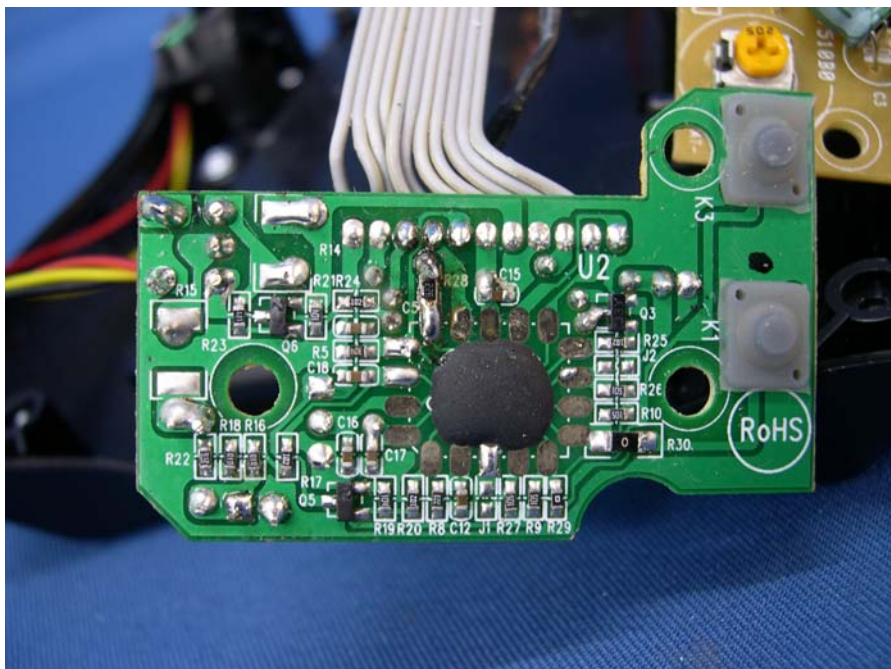

INTERTEK TESTING SERVICE

Report No.: HK10080845-1

Equipment Photographs Model : 44354 (Internal)

INTERTEK TESTING SERVICE

Report No.: HK10080845-1

Equipment Photographs Model : 44354 (Internal)

INTERTEK TESTING SERVICE

Report No.: HK10080845-1

Equipment Photographs Model : 44354 (Internal)