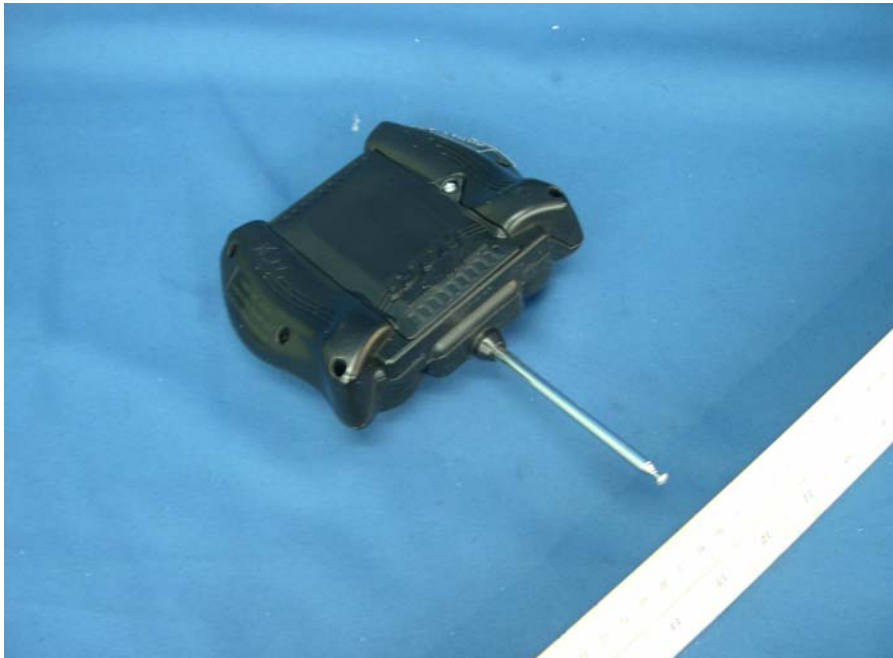

INTERTEK TESTING SERVICE

Report No.: HK10080845-1

Equipment Photographs Model : 44354 (External)

INTERTEK TESTING SERVICE

Report No.: HK10080845-1

Equipment Photographs
Model : 44354
(External)