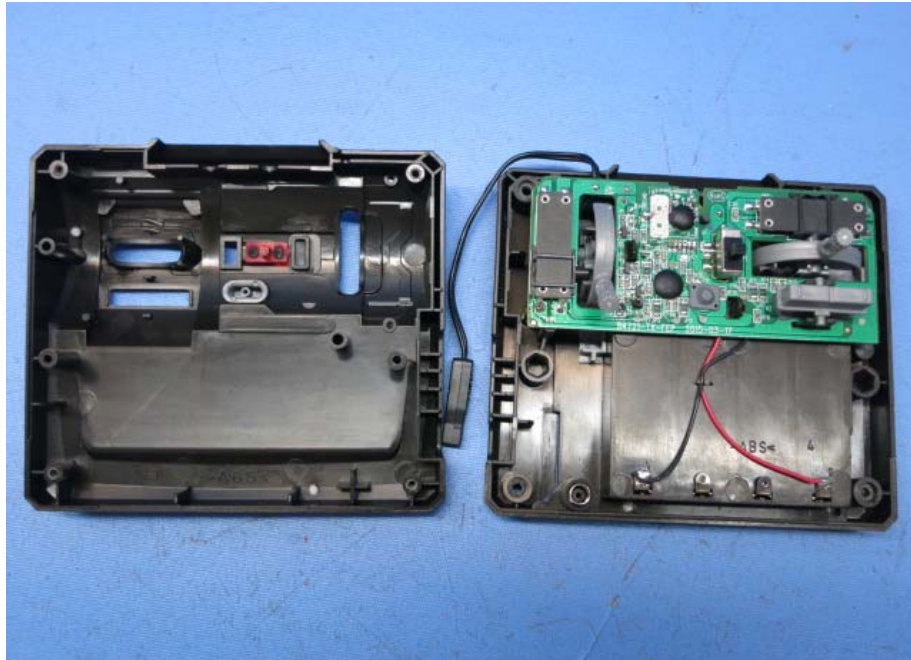

INTERTEK TESTING SERVICE

Report No.: 15040303HKG-001

Equipment Photographs

Model : 44338TX

(Internal)

INTERTEK TESTING SERVICE

Report No.: 15040303HKG-001

Equipment Photographs

Model : 44338TX

(Internal)

INTERTEK TESTING SERVICE

Report No.: 15040303HKG-001

Equipment Photographs

Model : 44338TX

(Internal)

INTERTEK TESTING SERVICE

Report No.: 15040303HKG-001

Equipment Photographs

Model : 44338TX

(Internal)

INTERTEK TESTING SERVICE

Report No.: 15040303HKG-001

Equipment Photographs

Model : 44338TX