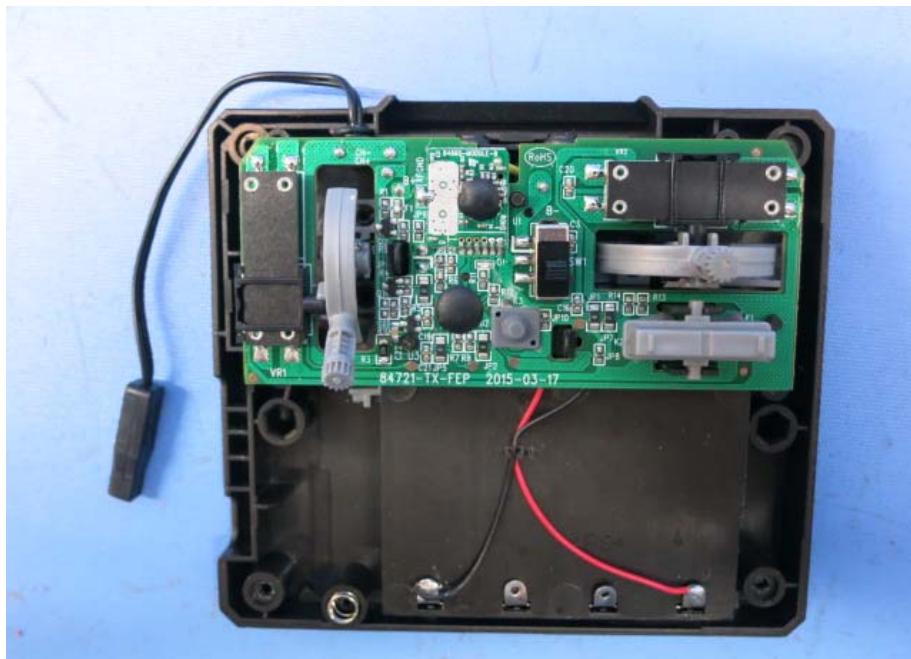

INTERTEK TESTING SERVICE

Report No.: 15040303HKG-001

Equipment Photographs

Model : 44338TX

(Internal)

INTERTEK TESTING SERVICE

Report No.: 15040303HKG-001

Equipment Photographs

Model : 44338TX

(Internal)

INTERTEK TESTING SERVICE

Report No.: 15040303HKG-001

Equipment Photographs

Model : 44338TX

(Internal)

INTERTEK TESTING SERVICE

Report No.: 15040303HKG-001

Equipment Photographs

Model : 44338TX

(Internal)

INTERTEK TESTING SERVICE

Report No.: 15040303HKG-001

Equipment Photographs

Model : 44338TX