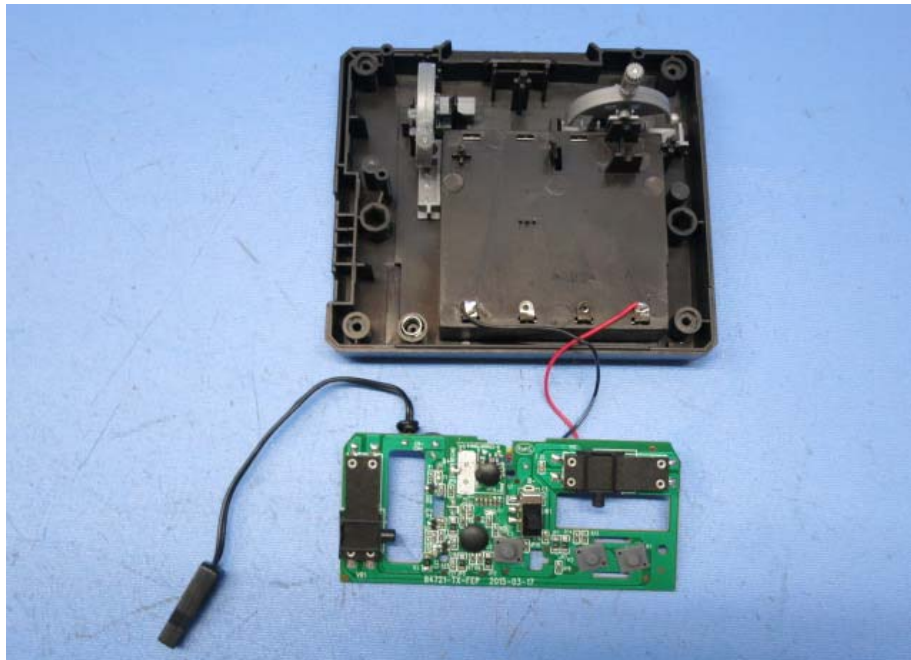

INTERTEK TESTING SERVICE

Report No.: 15040303HKG-001

Equipment Photographs

Model : 44338TX

(Internal)

INTERTEK TESTING SERVICE

Report No.: 15040303HKG-001

Equipment Photographs

Model : 44338TX

(Internal)

INTERTEK TESTING SERVICE

Report No.: 15040303HKG-001

Equipment Photographs

Model : 44338TX

(Internal)

INTERTEK TESTING SERVICE

Report No.: 15040303HKG-001

Equipment Photographs

Model : 44338TX

(Internal)

INTERTEK TESTING SERVICE

Report No.: 15040303HKG-001

Equipment Photographs

Model : 44338TX