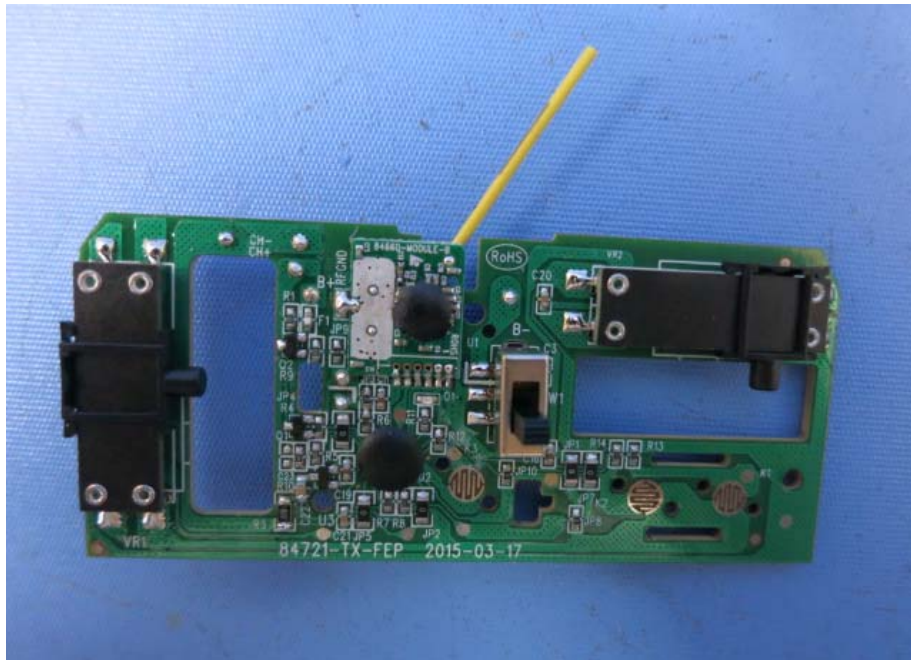

INTERTEK TESTING SERVICE

Report No.: 15040303HKG-001

Equipment Photographs

Model : 44338TX

(Internal)

INTERTEK TESTING SERVICE

Report No.: 15040303HKG-001

Equipment Photographs

Model : 44338TX

(Internal)

INTERTEK TESTING SERVICE

Report No.: 15040303HKG-001

Equipment Photographs

Model : 44338TX

(Internal)

INTERTEK TESTING SERVICE

Report No.: 15040303HKG-001

Equipment Photographs

Model : 44338TX

(Internal)

INTERTEK TESTING SERVICE

Report No.: 15040303HKG-001

Equipment Photographs

Model : 44338TX