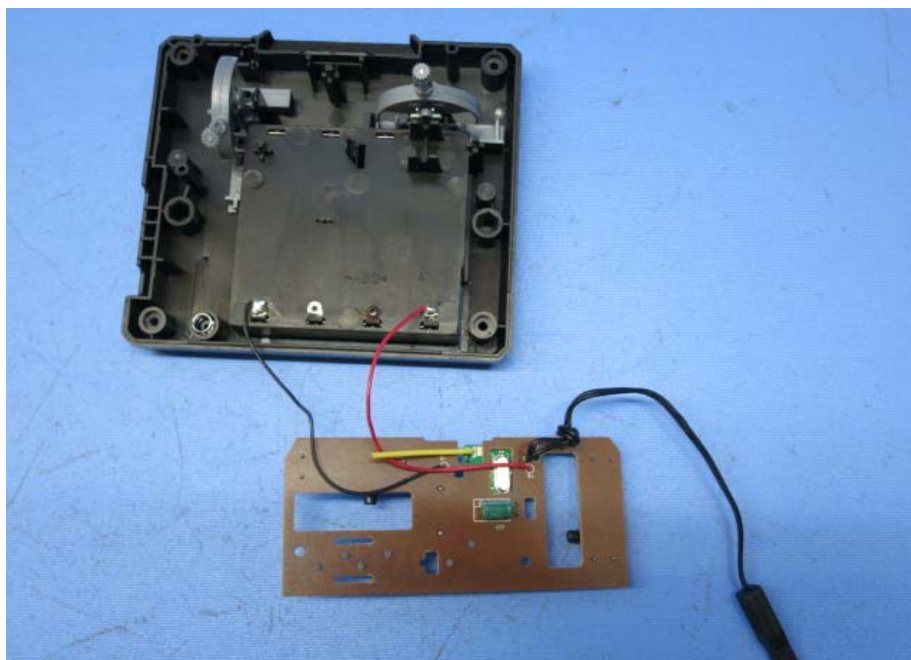

INTERTEK TESTING SERVICE

Report No.: 15040303HKG-001

Equipment Photographs

Model : 44338TX

(Internal)

INTERTEK TESTING SERVICE

Report No.: 15040303HKG-001

Equipment Photographs

Model : 44338TX

(Internal)

INTERTEK TESTING SERVICE

Report No.: 15040303HKG-001

Equipment Photographs

Model : 44338TX

(Internal)

INTERTEK TESTING SERVICE

Report No.: 15040303HKG-001

Equipment Photographs

Model : 44338TX

(Internal)

INTERTEK TESTING SERVICE

Report No.: 15040303HKG-001

Equipment Photographs

Model : 44338TX