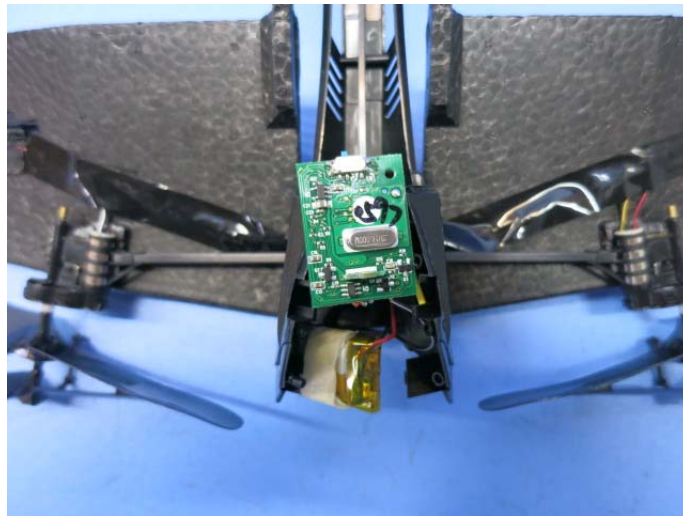

INTERTEK TESTING SERVICE

Report No.: 15040303HKG-003

Equipment Photographs

Model : 44338RX

(Internal)

INTERTEK TESTING SERVICE

Report No.: 15040303HKG-003

Equipment Photographs

Model : 44338RX

(Internal)

INTERTEK TESTING SERVICE

Report No.: 15040303HKG-003

Equipment Photographs

Model : 44338RX

(Internal)

INTERTEK TESTING SERVICE