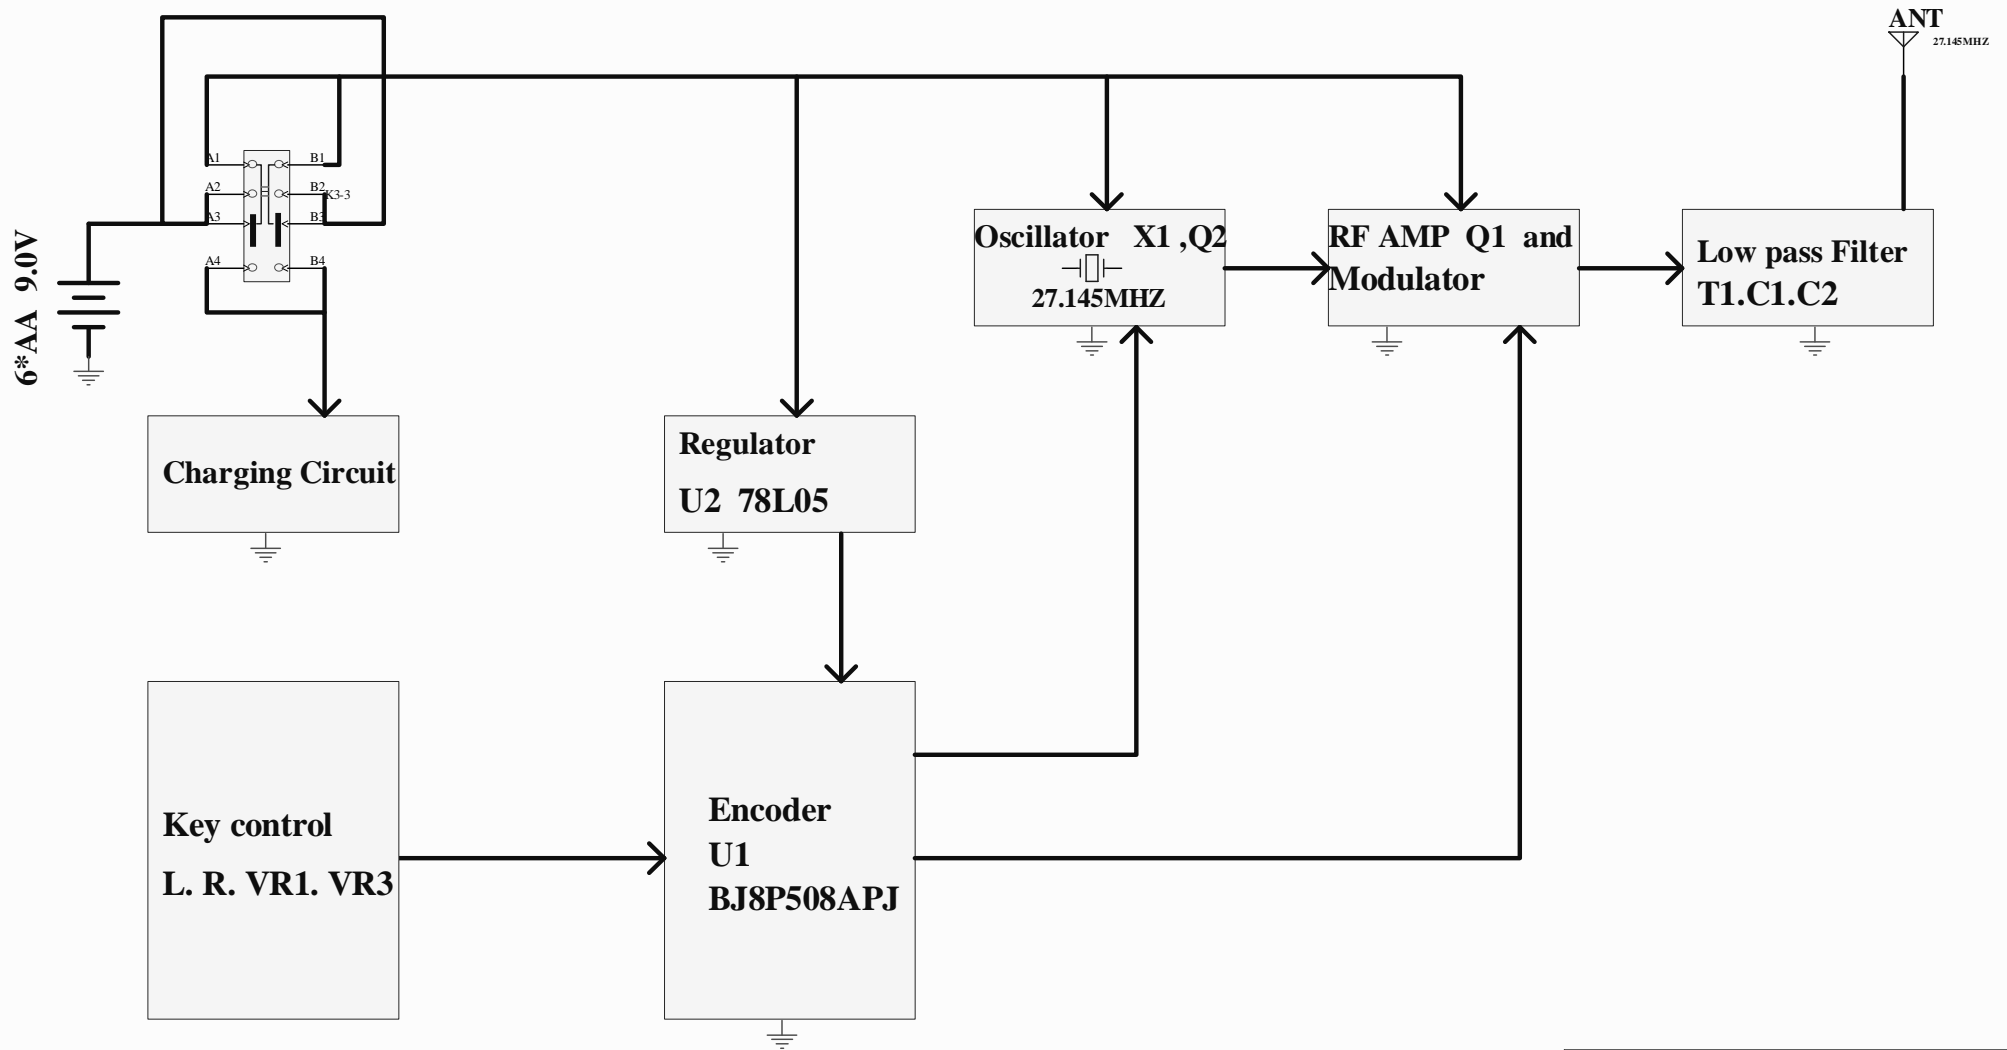

F18 27MHz TX Block Diagram

Title		
Model NO:44319		
Size	Number	Revision
B		
Date:	2008-10-6	Sheet of
File:	C:\Sean Xiao\..F18 27MHz TX Block Diagram	Drawn By: