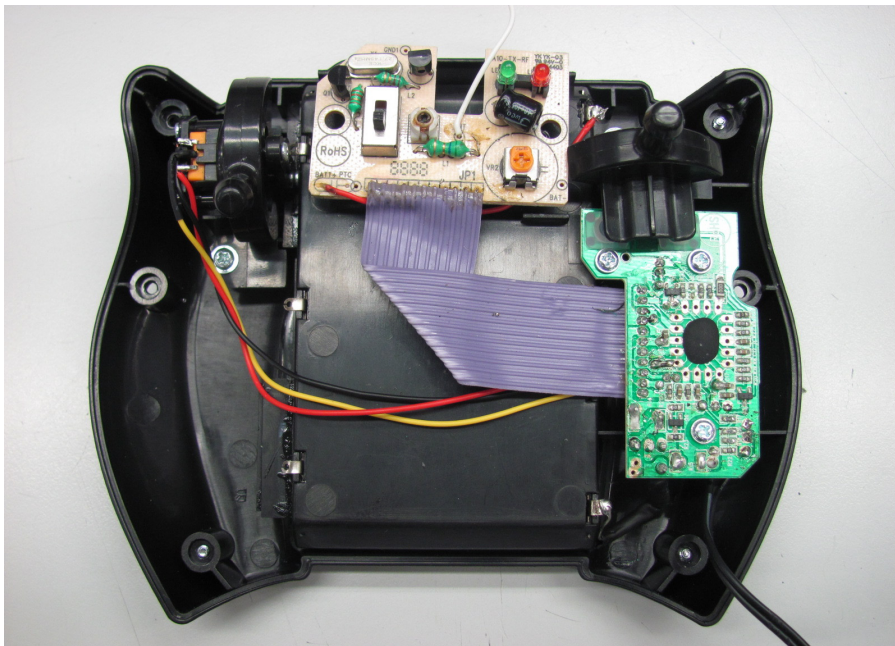

INTERTEK TESTING SERVICE

Report No.: HK11080263-1

Equipment Photographs

Model: 44319

(Internal)

INTERTEK TESTING SERVICE

Report No.: HK11080263-1

Equipment Photographs

Model: 44319

(Internal)

INTERTEK TESTING SERVICE

Report No.: HK11080263-1

Equipment Photographs

Model: 44319

(Internal)

INTERTEK TESTING SERVICE

Report No.: HK11080263-1

Equipment Photographs

Model: 44319

(Internal)

INTERTEK TESTING SERVICE

Report No.: HK11080263-1

Equipment Photographs

Model: 44319