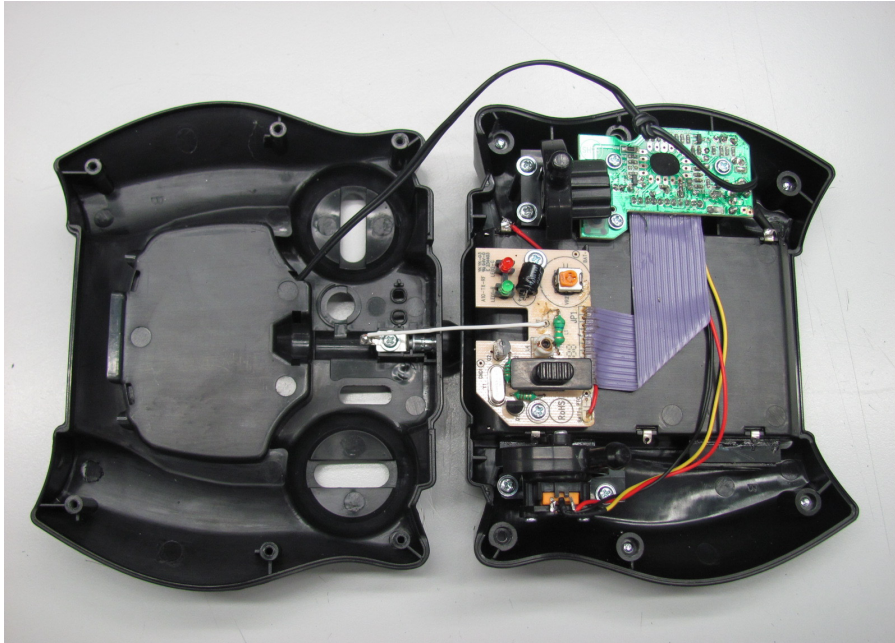

INTERTEK TESTING SERVICE

Report No.: HK11080263-1

Equipment Photographs

Model: 44319

(Internal)

INTERTEK TESTING SERVICE

Report No.: HK11080263-1

Equipment Photographs

Model: 44319

(Internal)

INTERTEK TESTING SERVICE

Report No.: HK11080263-1

Equipment Photographs

Model: 44319

(Internal)

INTERTEK TESTING SERVICE

Report No.: HK11080263-1

Equipment Photographs

Model: 44319

(Internal)

INTERTEK TESTING SERVICE

Report No.: HK11080263-1

Equipment Photographs

Model: 44319