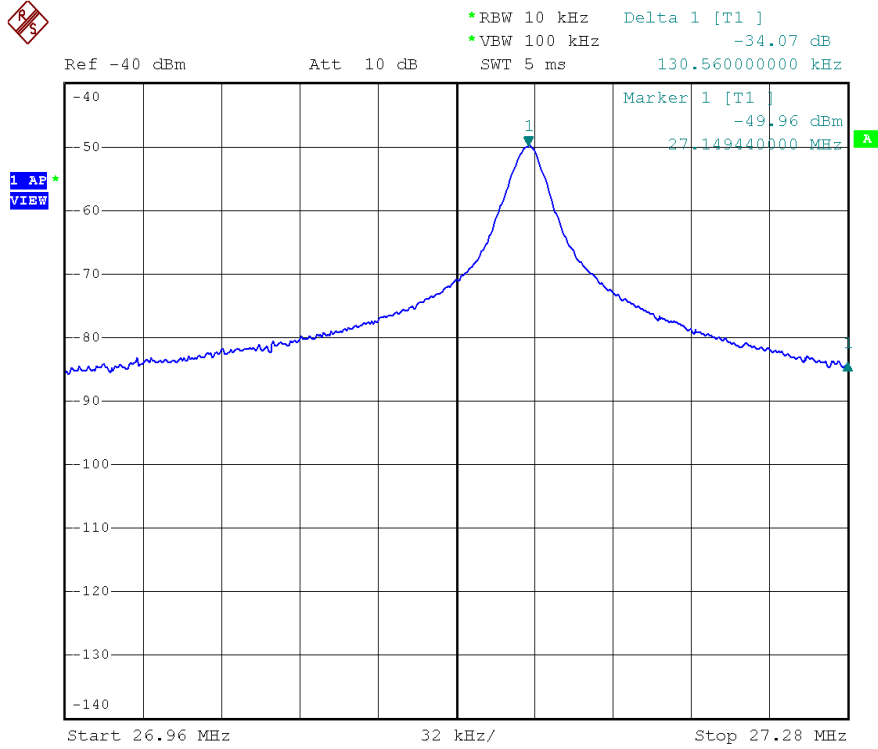

# INTERTEK TESTING SERVICES

Report No.: HK11080263-1  
FCC ID: PQN44319TX

**Bandwidth /-Bandedge Plot – Pursuant to FCC Part 15 Section 15. 227 Requirement (Pass/Fail)**