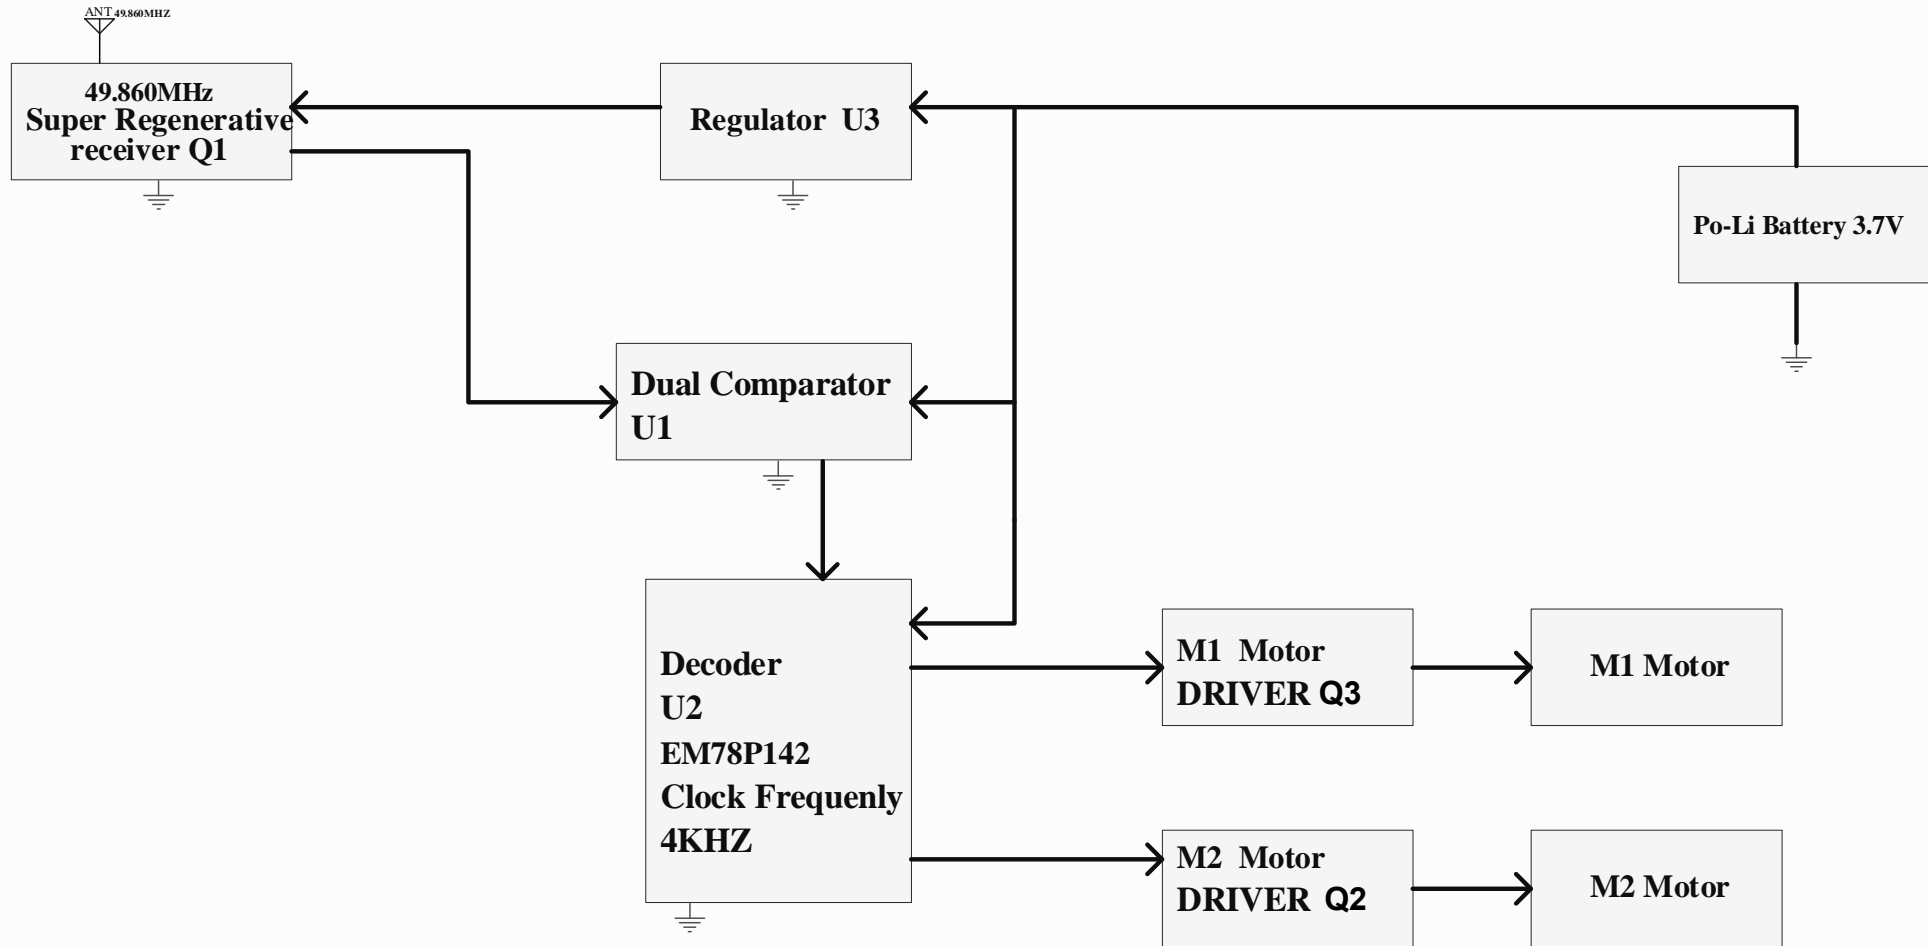

F18 49Mhz RX Diagram

Title		
Model NO:44319		
Size	Number	Revision
B		
Date:	2008-9-30	Sheet of
File:	C:\Sean Xiao\..F18 49MHz RX Diagram 20080930.CH	