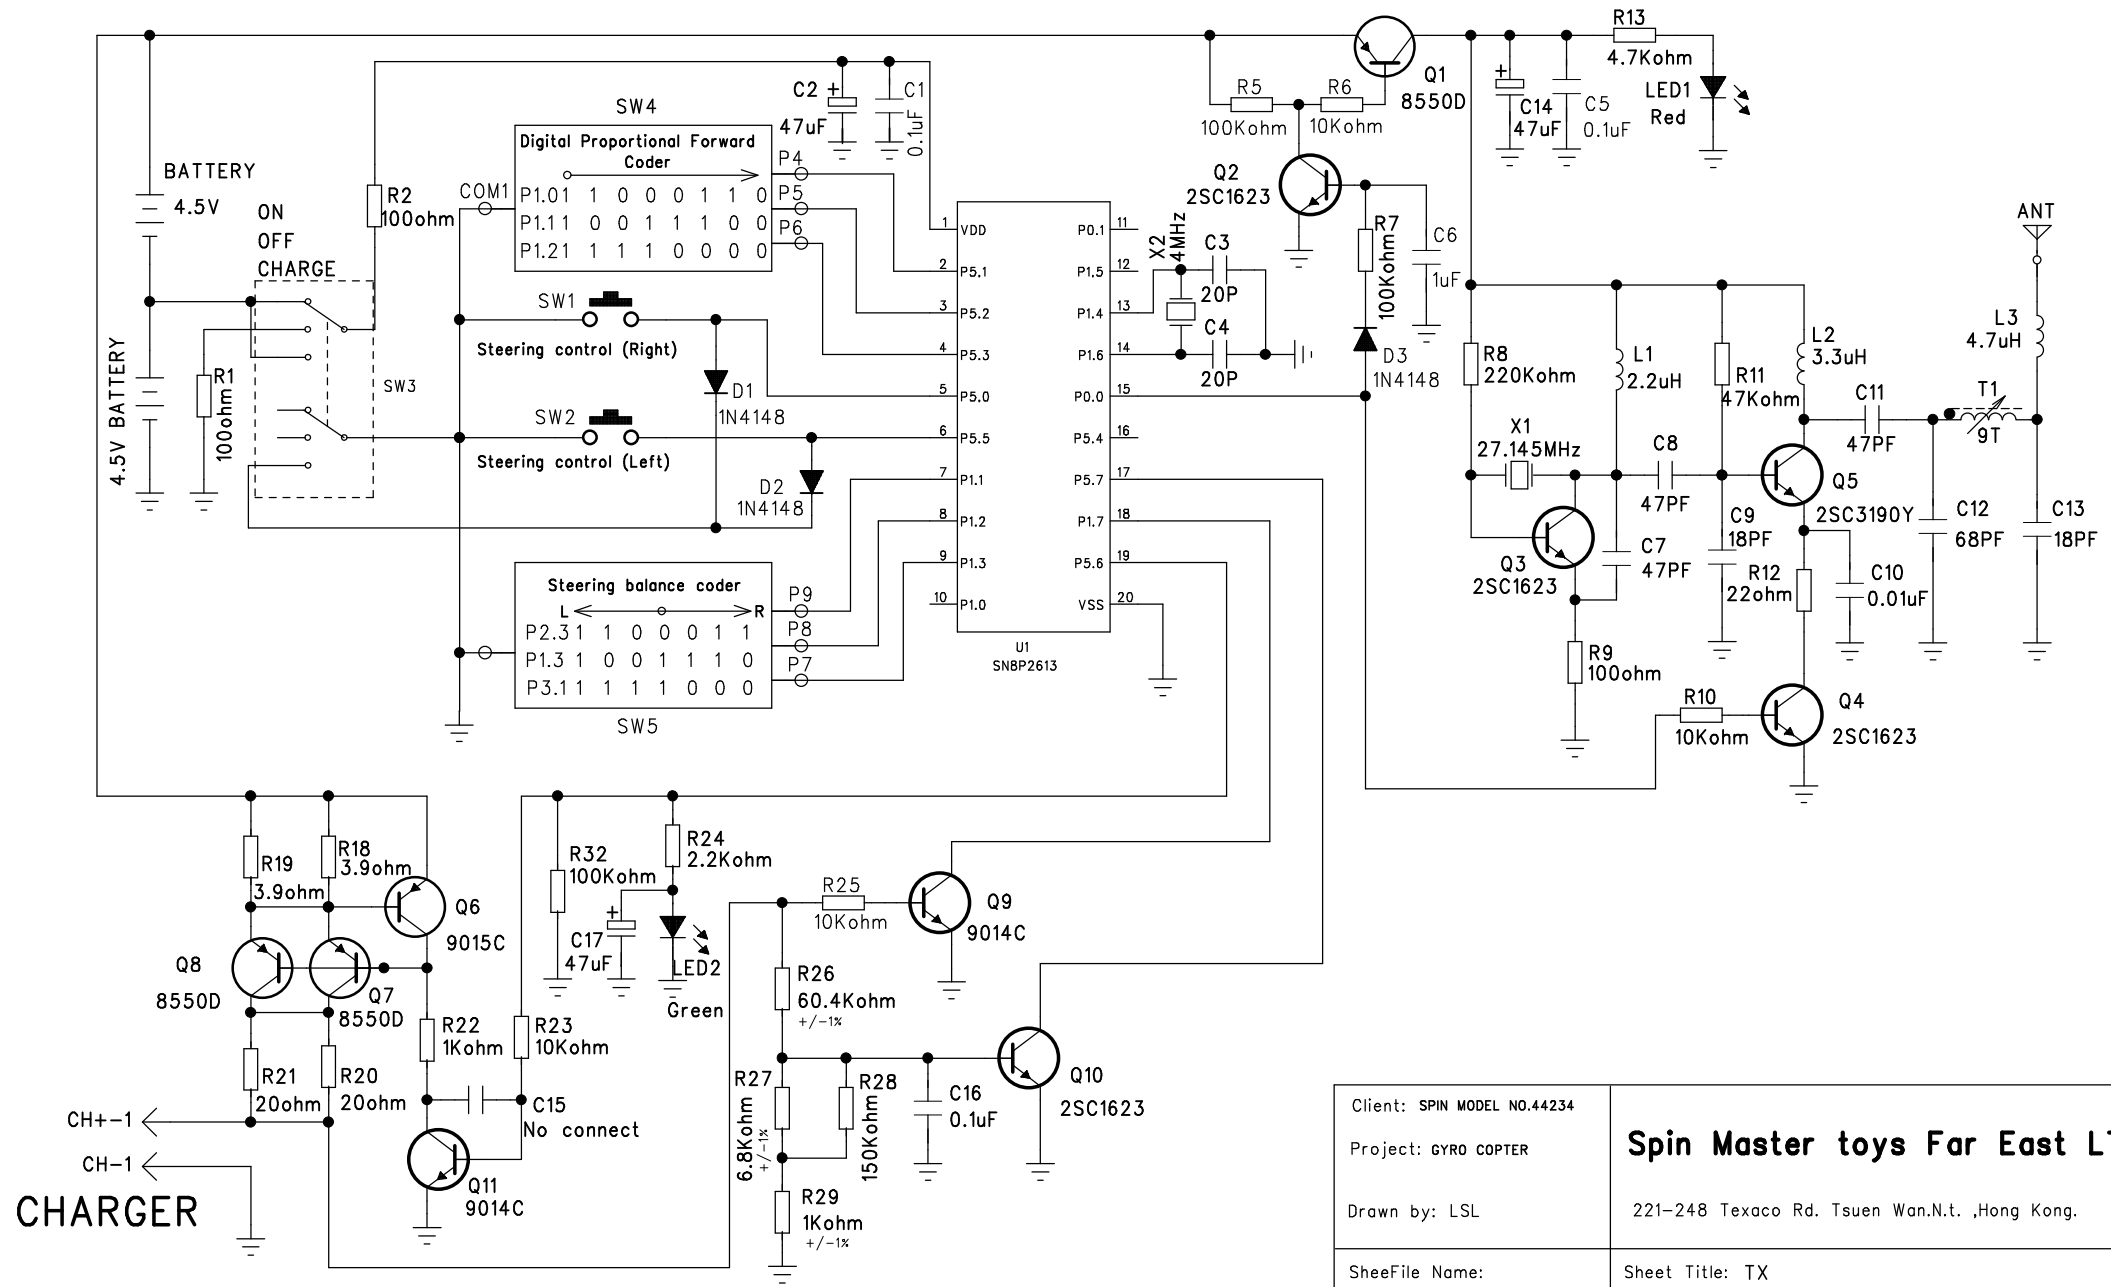

REV	DETAIL OF CHANGE	DATE	RELEASED BY	AGREED BY

Client: SPIN MODEL NO.44234		Spin Master toys Far East LTD.	
Project: GYRO COPTER			
Drawn by: LSL		221-248 Texaco Rd. Tsuen Wan.N.t. ,Hong Kong.	
Sheet File Name:		Sheet Title: TX	
Size: A4	Document Number:	Rev.: 01	
Sheet Creation date: 2007/10/05		SHEET 1	OF 1