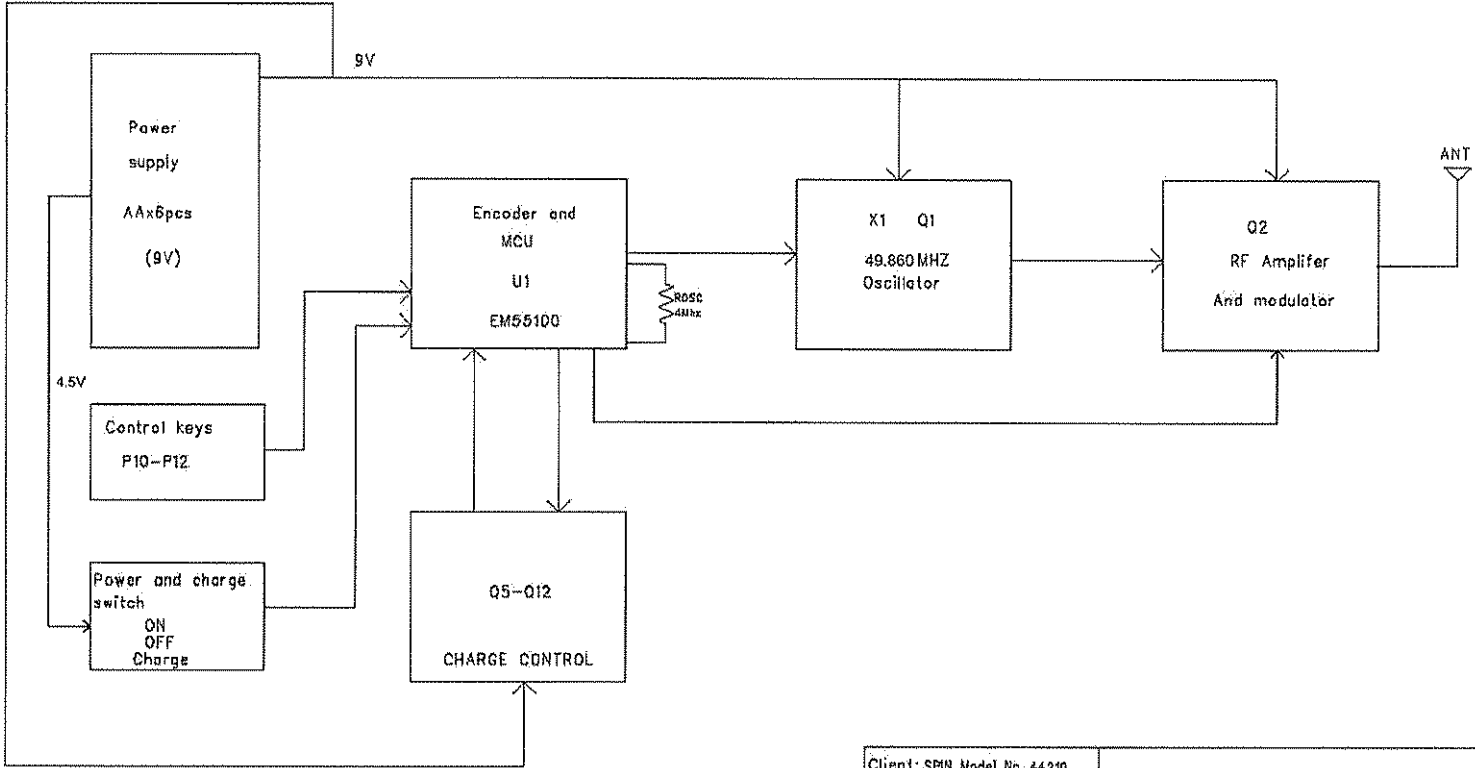

REV	DETAIL OF CHANGE	DATE	RELEASED BY	AGREED BY
00				

Client: SPIN Model No. 44210		<b>Spin Master toys Far East LTD.</b>	
Project: ROOM RAIDER			
Drawn by: SHL		Sheet Title: <b>TX BLOCK DIAGRAM</b>	
Sheet File Name:	Sheet Title:	Size: A4	Document Number:
		Sheet Creation date:	Rev.: 00
		2006-05-20	SHEET 1 OF 1