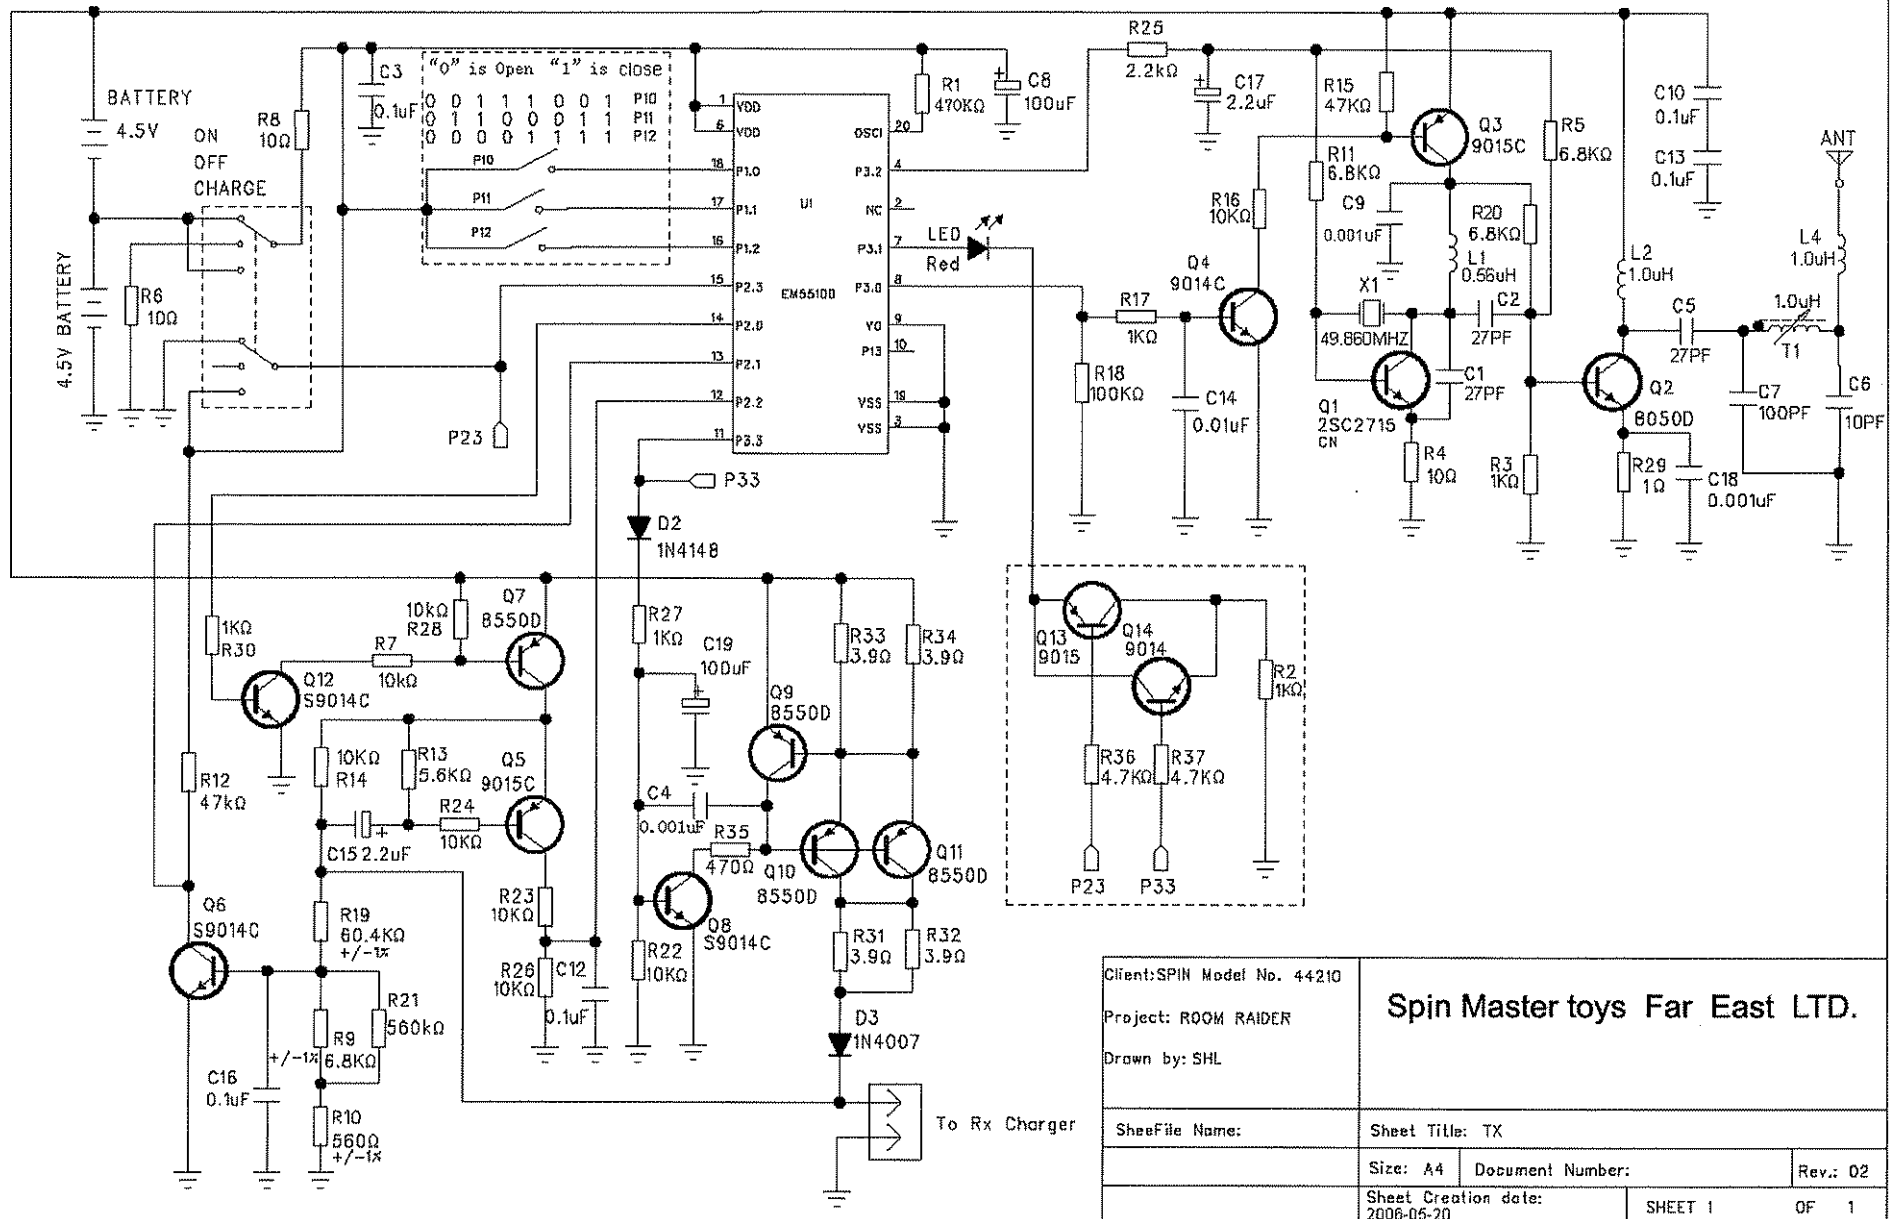

REV	DETAIL OF CHANGE	DATE	RELEASED BY	AGREED BY
02	Switch IP21 change 2P2T no short	D4/Q3	ALONG	

Client: SPIN Model No. 44210

Project: ROOM RAIDER

Drawn by: SHL

Spin Master toys Far East LTD.

Sheet File Name:

Sheet Title: TX

Size: A4

Document Number:

Rev.: 02

Sheet Creation date:
2006-05-20

SHEET 1

OF 1