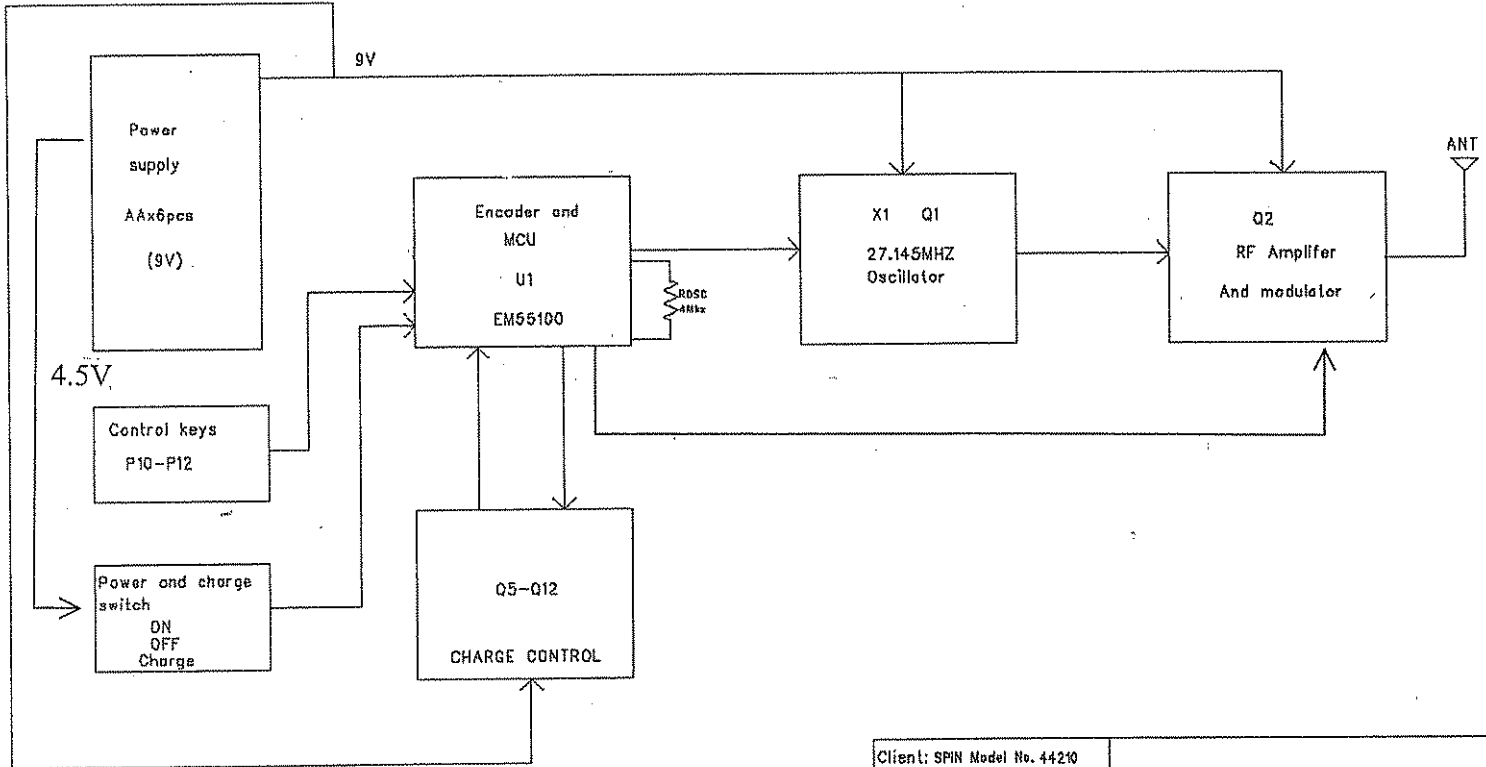

REV	DETAIL OF CHANGE	DATE	RELEASED BY	AGREED BY
00				

Client: SPIN Model No. 44210		Spin Master Toys Far East Ltd.	
Project: ROOM RAIDER			
Drawn by: SHL		Sheet Title: <b>TX BLOCK DIAGRAM</b>	
Sheet File Name:	Size: A4	Document Number:	Rev.: 00
Sheet Creation date: 2008-05-20	SHEET 1		OF 1