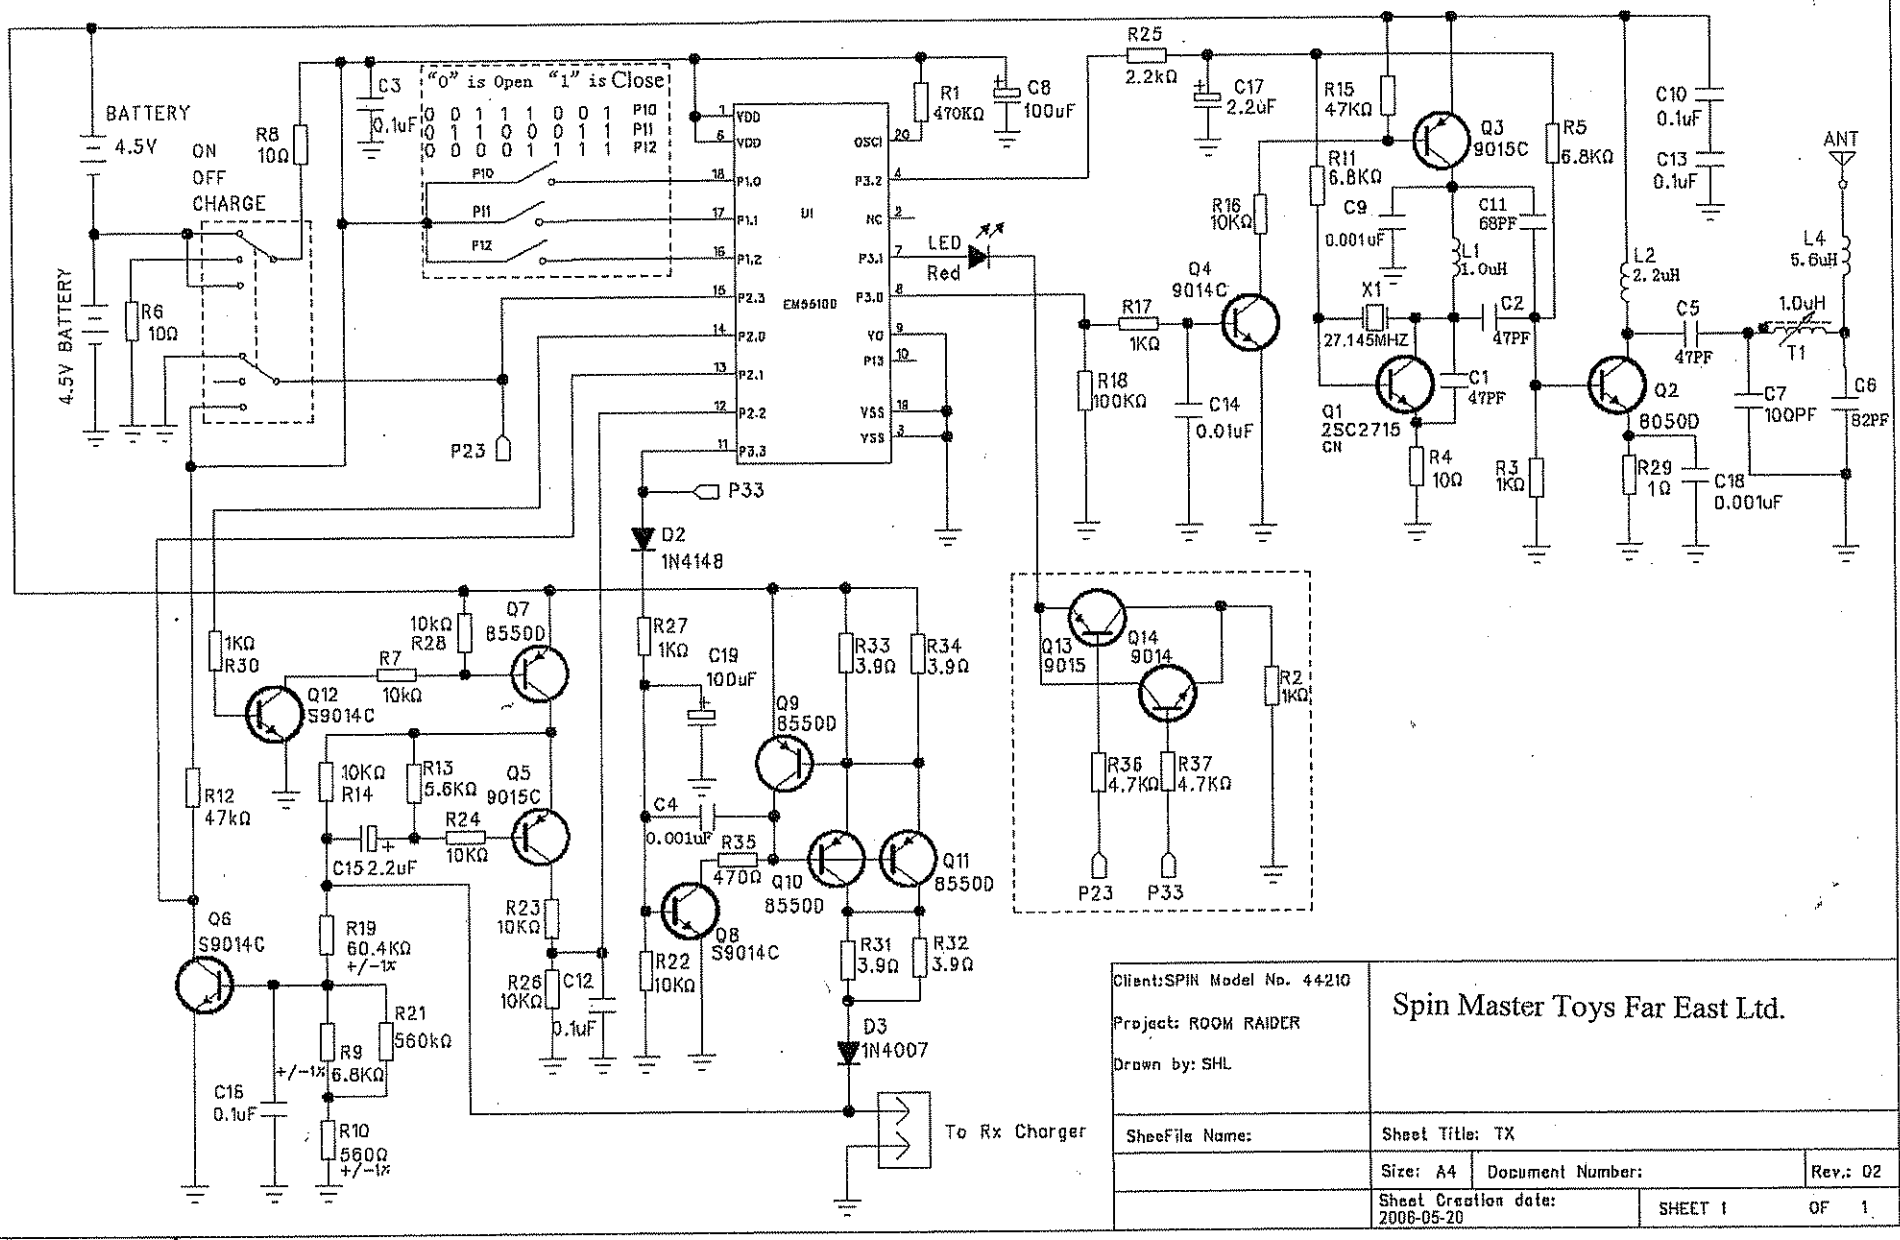

REV	DETAIL OF CHANGE	DATE	RELEASED BY	AGREED BY
02	Switch IP2T change 2P2T no short	04/03	ALONG	

Client: SPIN Model No. 44210		Spin Master Toys Far East Ltd.	
Project: ROOM RAIDER			
Drawn by: SHL		Sheet Title: TX	
Sheet File Name:		Size: A4	Document Number:
To Rx Charger		Rev.: 02	
Sheet Creation date: 2008-05-20		SHEET 1	OF 1