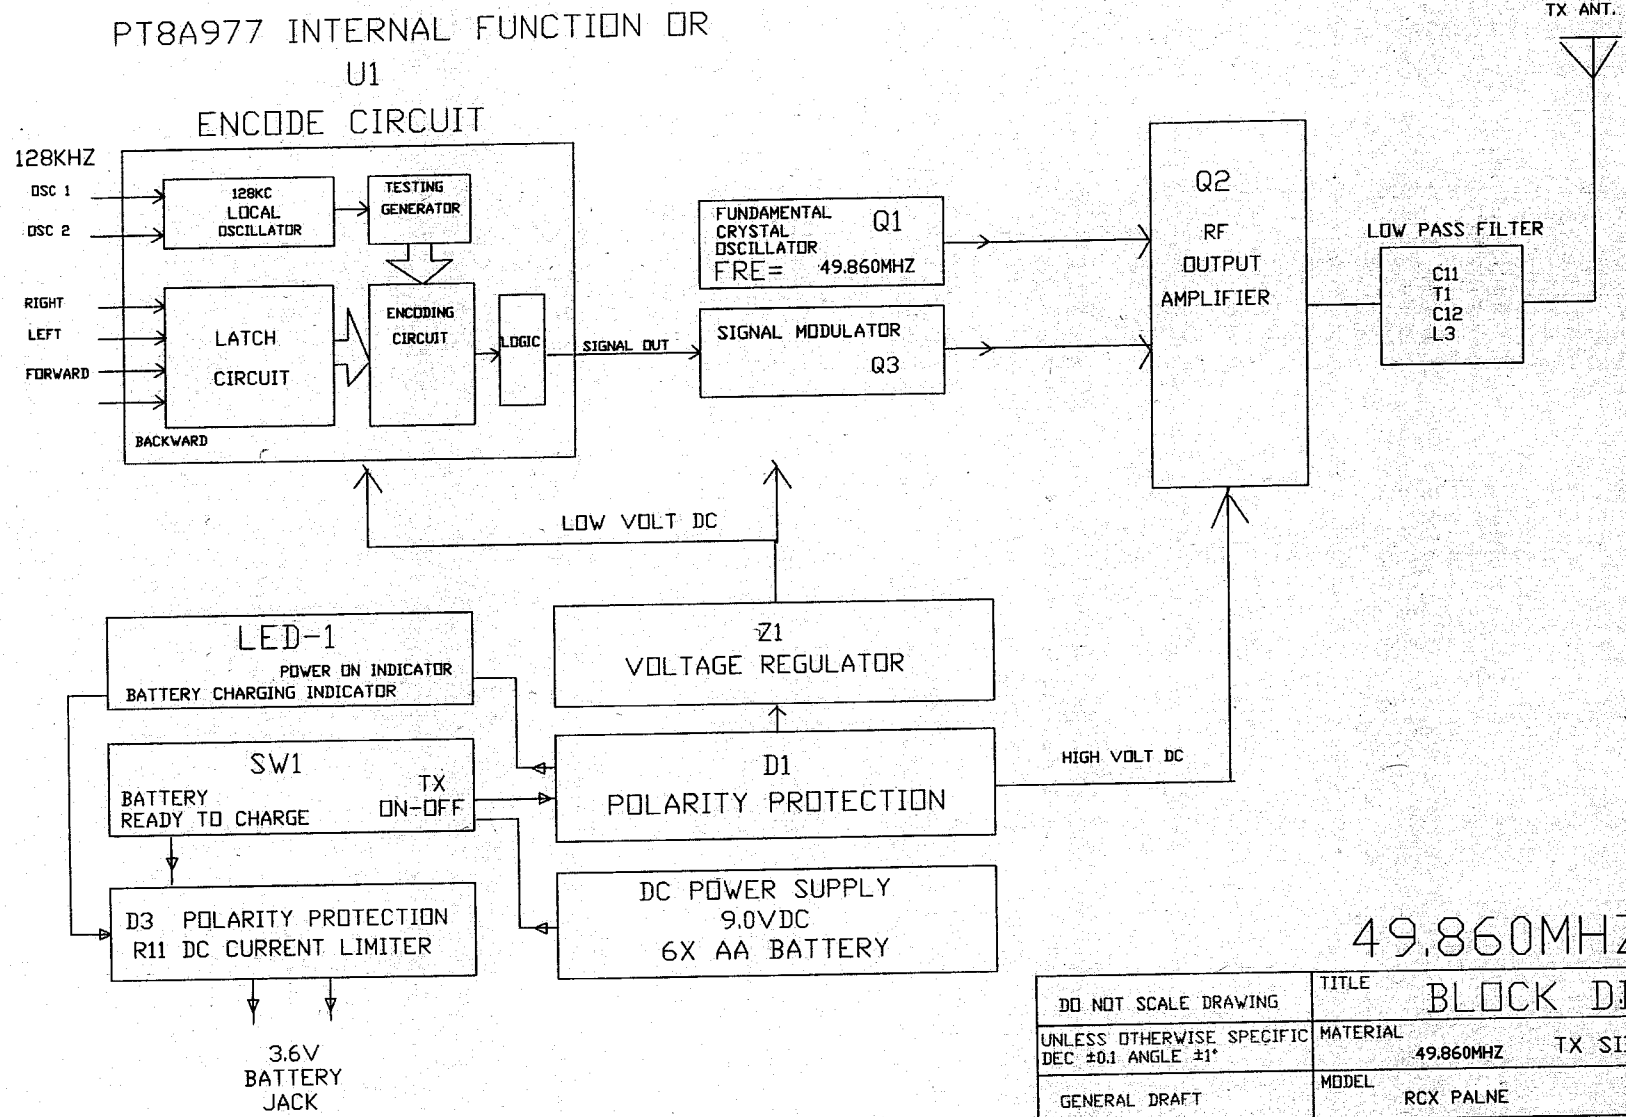

49.860MHZ VERSION

ISSUE	CHANGE DETAIL	DATE	CHECKED	APP.

49.860MHZ VERSION

DO NOT SCALE DRAWING	TITLE		QTY	UNIT
UNLESS OTHERWISE SPECIFIC DEC ±0.1 ANGLE ±1°	BLOCK DIAGRAM			
GENERAL DRAFT	MATERIAL	FINISH	SCALE	
	49.860MHZ TX SIDE			
	MODEL	PART NO.		
	RCX PALNE	412-372-TB49-002		
UNLESS OTHERWISE SPECIFIC WALL THICKNESS	DRAWN	CHECKED	APPROVED	SIZE
	BLEE		BILLY	A4
	16/12/2003		16/12/2003	