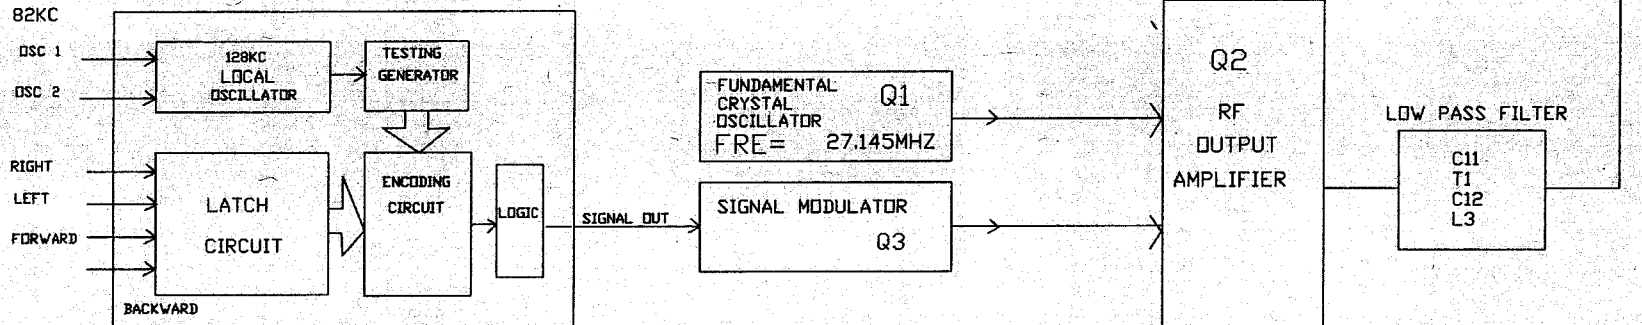

## PT8A977 INTERNAL FUNCTION DR

U1

# 27.145MHZ VERSION

DO NOT SCALE DRAWING	TITLE	BLOCK DIAGRAM	Q'TY	UNIT
UNLESS OTHERWISE SPECIFIC DEC #0.1 ANGLE #1°	MATERIAL	27.145MHZ TX SIDE	FINISH	SCALE
GENERAL DRAFT	MODEL	RCX PALNE	PART NO.	412-37TB27-001
UNLESS OTHERWISE SPECIFIC WALL THICKNESS	DRAWN	BLEE 16/12/2003	CHECKED	APPROVED BILLY 16/12/2003
				SIZE A4