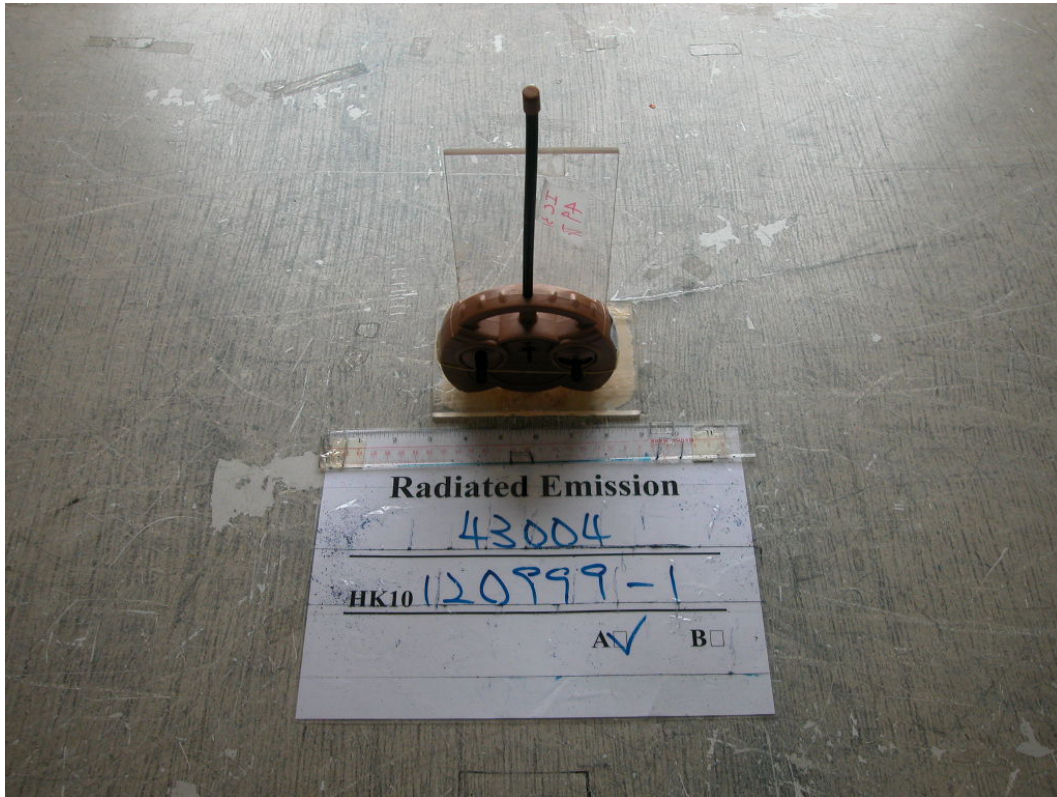


INTERTEK TESTING SERVICE

Report No: HK10120997-1

Configuration Photographs

Worst-Case Radiated Emissions

(Front View)

Model : 43004

INTERTEK TESTING SERVICE

Report No: HK10120997-1

Configuration Photographs
Worst-Case Radiated Emissions

(Back View)

Model : 43004