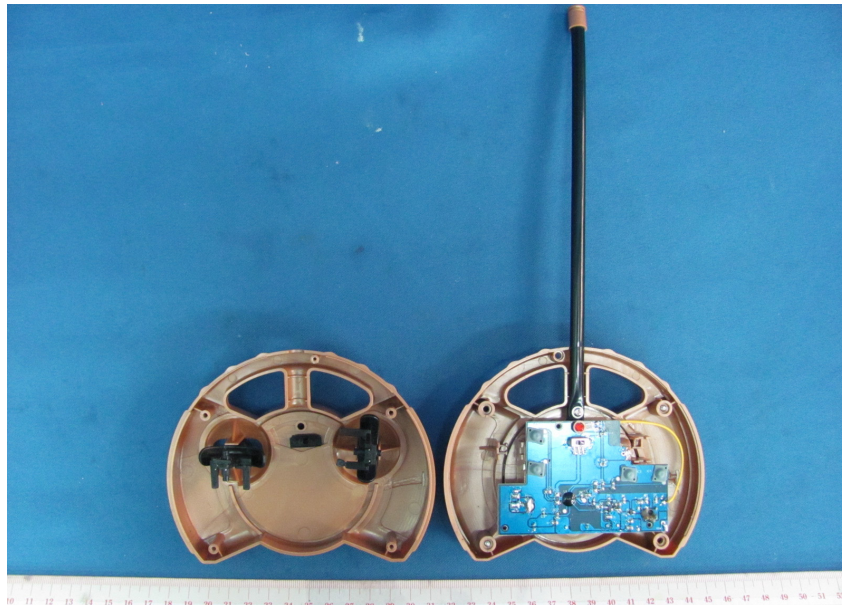

INTERTEK TESTING SERVICE

Report No.: HK10120997-1

Equipment Photographs

Model : 43004

(Internal)

INTERTEK TESTING SERVICE

Report No.: HK10120997-1

Equipment Photographs

Model : 43004

(Internal)

INTERTEK TESTING SERVICE

Report No.: HK10120997-1

Equipment Photographs

Model : 43004

(Internal)