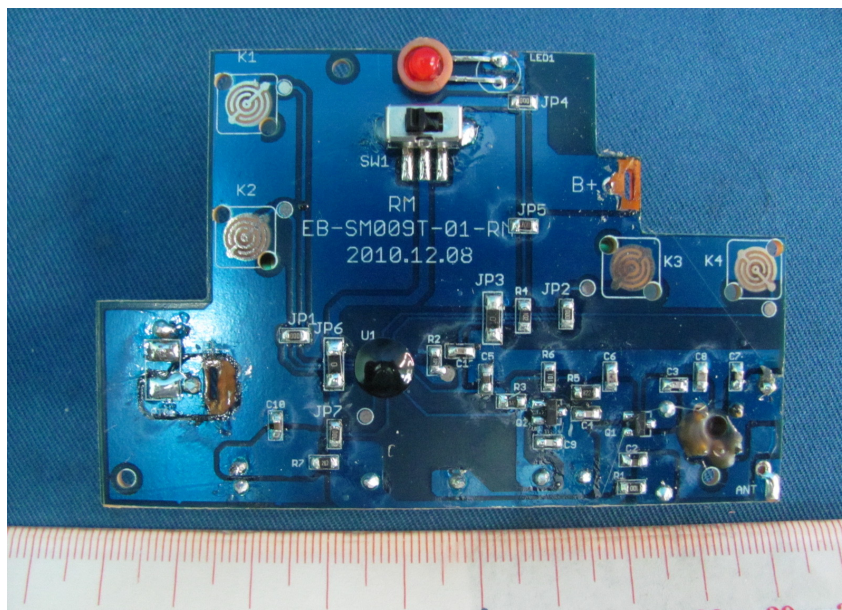

INTERTEK TESTING SERVICE

Report No.: HK10120997-1

Equipment Photographs

Model : 43004

(Internal)

INTERTEK TESTING SERVICE

Report No.: HK10120997-1

Equipment Photographs

Model : 43004

(Internal)

INTERTEK TESTING SERVICE

Report No.: HK10120997-1

Equipment Photographs

Model : 43004

(Internal)