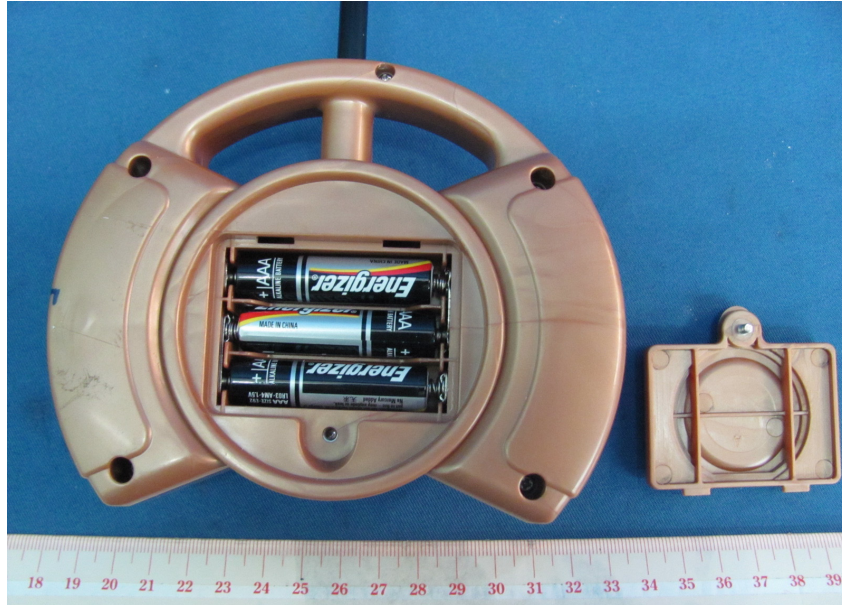

INTERTEK TESTING SERVICE

Report No.: HK10120997-1

Equipment Photographs

Model : 43004

(Internal)

INTERTEK TESTING SERVICE

Report No.: HK10120997-1

Equipment Photographs

Model : 43004

(Internal)

INTERTEK TESTING SERVICE

Report No.: HK10120997-1

Equipment Photographs

Model : 43004

(Internal)