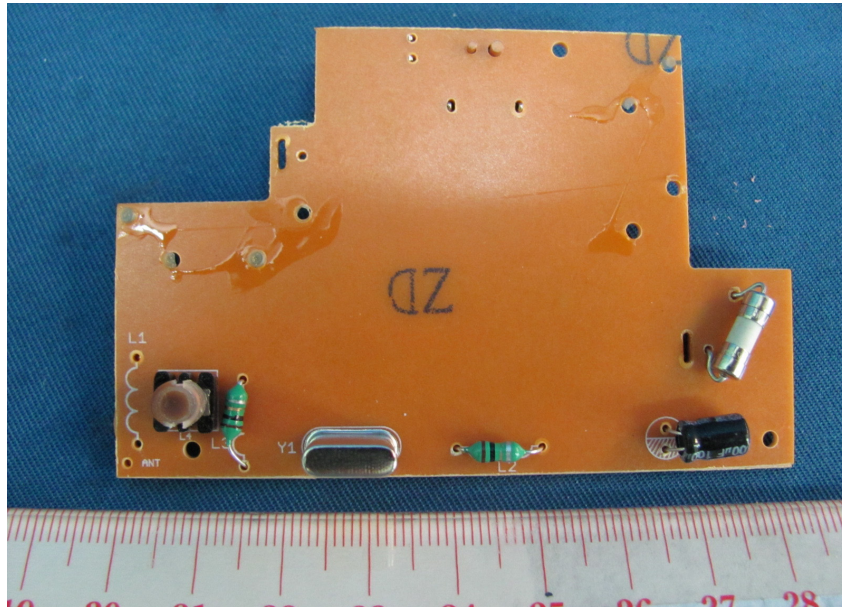

INTERTEK TESTING SERVICE

Report No.: HK10120997-1

Equipment Photographs

Model : 43004

(Internal)

INTERTEK TESTING SERVICE

Report No.: HK10120997-1

Equipment Photographs

Model : 43004

(Internal)

INTERTEK TESTING SERVICE

Report No.: HK10120997-1

Equipment Photographs

Model : 43004

(Internal)