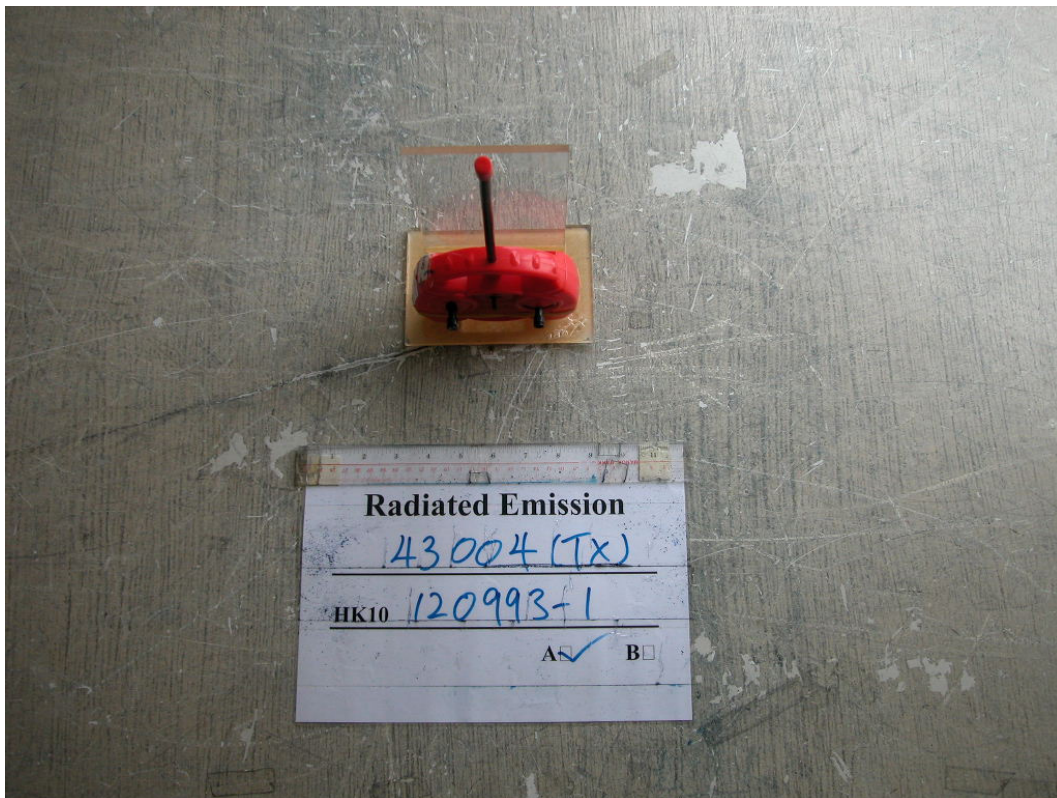

---

---

**INTERTEK TESTING SERVICE**

Report No: HK10120988-1

**Configuration Photographs**

**Worst-Case Radiated Emissions**

**(Front View)**

**Model : 43004**

---

---

**INTERTEK TESTING SERVICE**

Report No: HK10120988-1

**Configuration Photographs**  
**Worst-Case Radiated Emissions**

**(Back View)**

**Model : 43004**