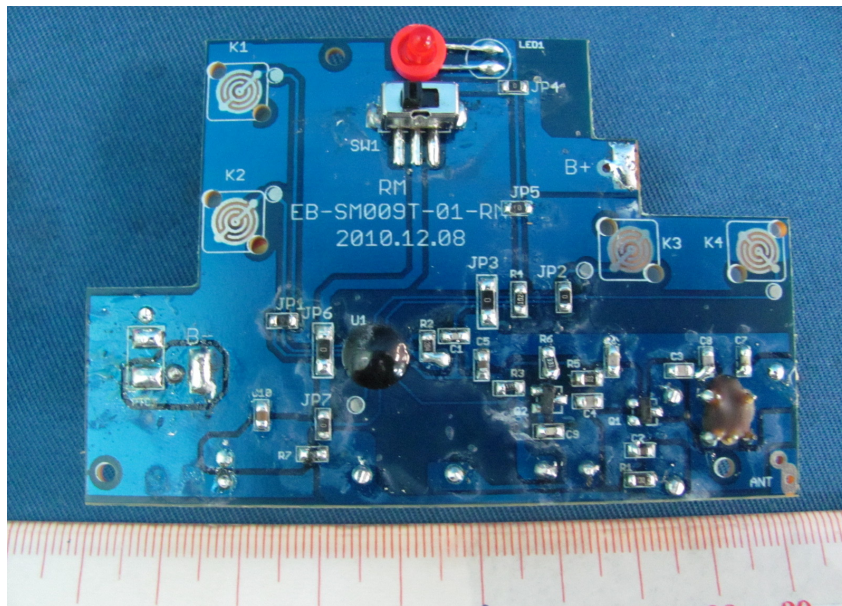

**Equipment Photographs**

**Model : 43004**

**(Internal)**

---

**INTERTEK TESTING SERVICE**

Report No.: HK10120988-1

**Equipment Photographs**

**Model : 43004**

**(Internal)**

**Equipment Photographs**

---

**INTERTEK TESTING SERVICE**

---

Report No.: HK10120988-1

**Model : 43004**

**(Internal)**