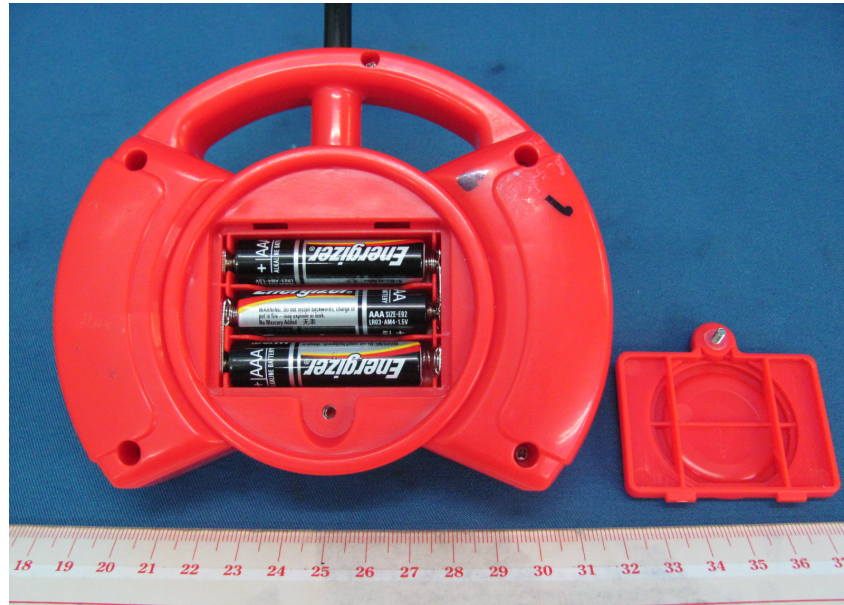

**Equipment Photographs**

**Model : 43004**

**(Internal)**

---

**INTERTEK TESTING SERVICE**

Report No.: HK10120988-1

**Equipment Photographs**

**Model : 43004**

**(Internal)**

**Equipment Photographs**

---

**INTERTEK TESTING SERVICE**

---

Report No.: HK10120988-1

**Model : 43004**

**(Internal)**