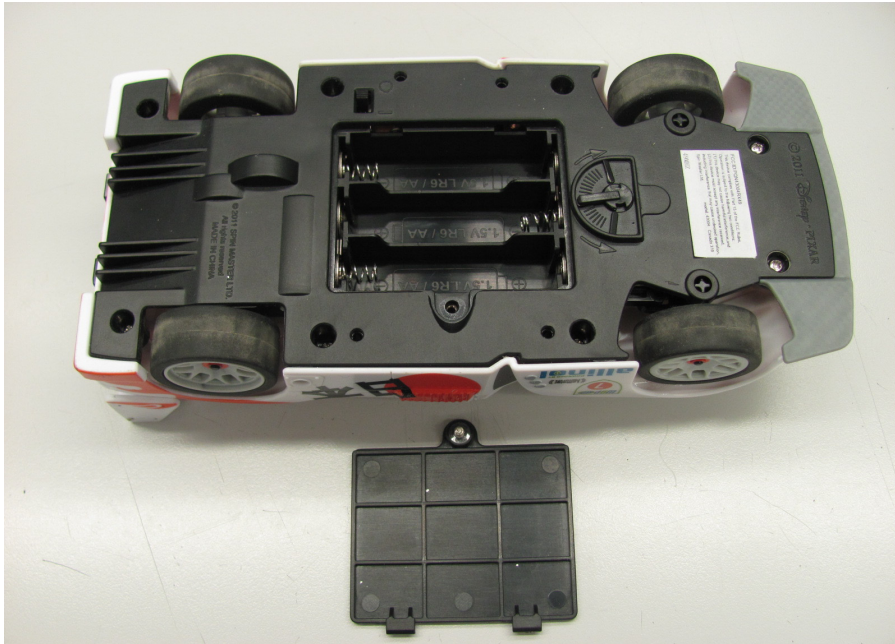

# INTERTEK TESTING SERVICE

---

Report No.: HK11080909-1

## Equipment Photographs

Model: 43004

(Internal)

---

**INTERTEK TESTING SERVICE**

---

Report No.: HK11080909-1

**Equipment Photographs**

**Model: 43004**

**(Internal)**