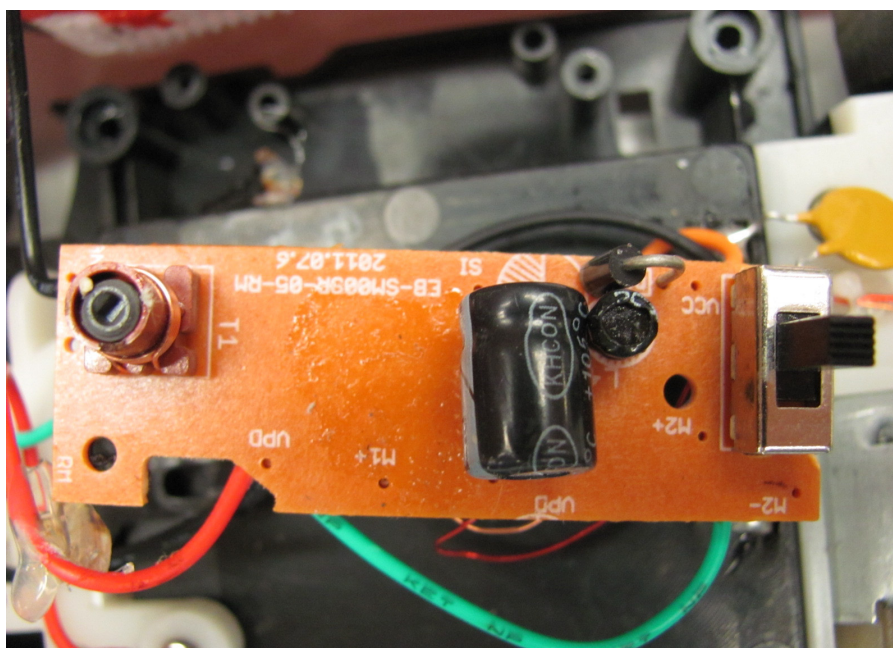

INTERTEK TESTING SERVICE

Report No.: HK11080909-1

Equipment Photographs

Model: 43004

(Internal)