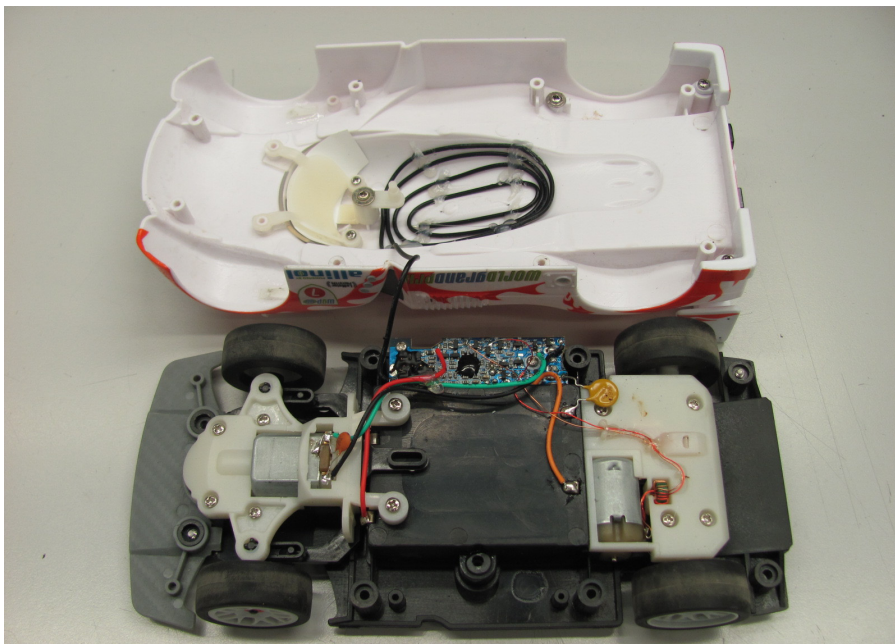

## Equipment Photographs

Model: 43004

(Internal)

---

**INTERTEK TESTING SERVICE**

---

Report No.: HK11080909-1

**Equipment Photographs**