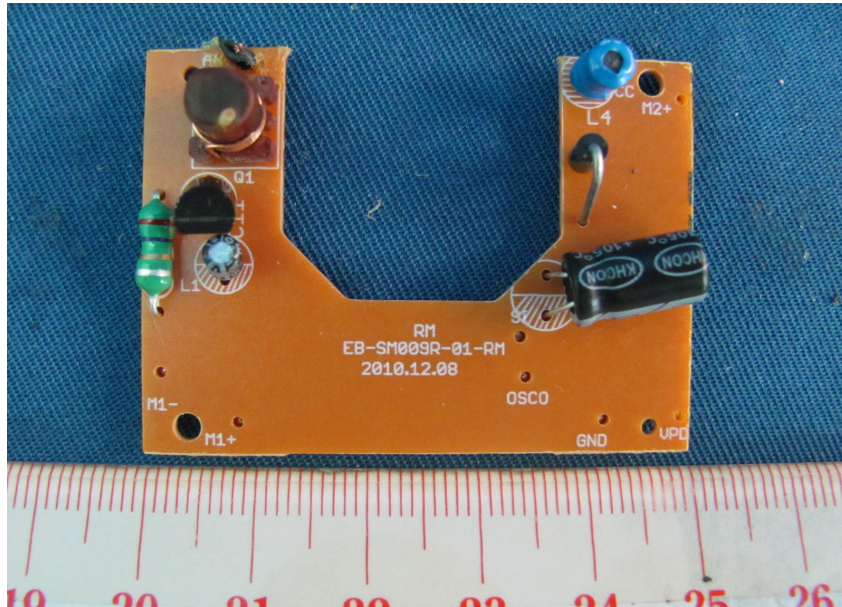

INTERTEK TESTING SERVICE

Report No.: HK10120998-1

Equipment Photographs

Model : 43004

(Internal)

INTERTEK TESTING SERVICE

Report No.: HK10120998-1

Equipment Photographs

Model : 43004

(Internal)

INTERTEK TESTING SERVICE

Report No.: HK10120998-1

Equipment Photographs

Model : 43004

(Internal)

INTERTEK TESTING SERVICE

Report No.: HK10120998-1

Equipment Photographs

Model : 43004

(Internal)

INTERTEK TESTING SERVICE

Report No.: HK10120998-1

Equipment Photographs

Model : 43004