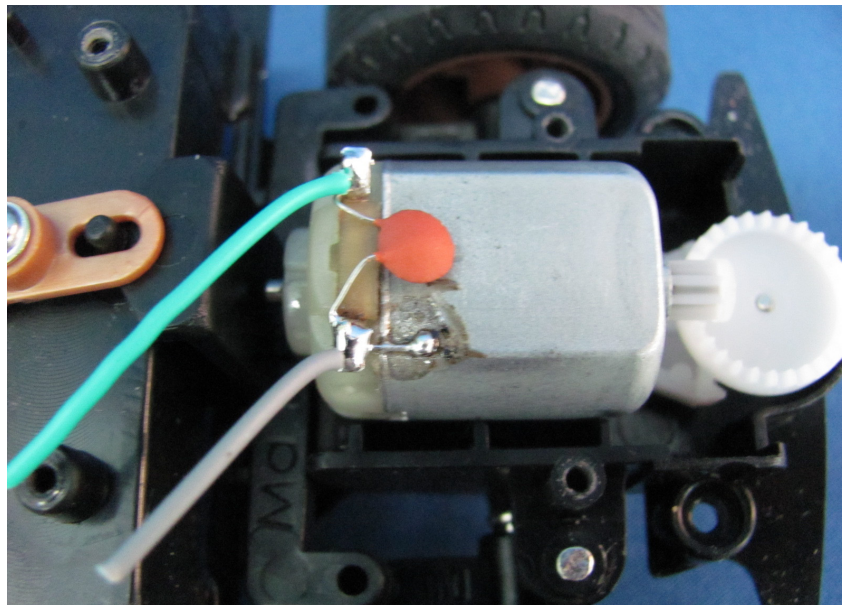

Model : 43004

(Internal)

INTERTEK TESTING SERVICE

Report No.: HK10120998-1

Equipment Photographs

Model : 43004

(Internal)

INTERTEK TESTING SERVICE

Report No.: HK10120998-1

Equipment Photographs

Model : 43004

(Internal)

INTERTEK TESTING SERVICE

Report No.: HK10120998-1

Equipment Photographs

Model : 43004