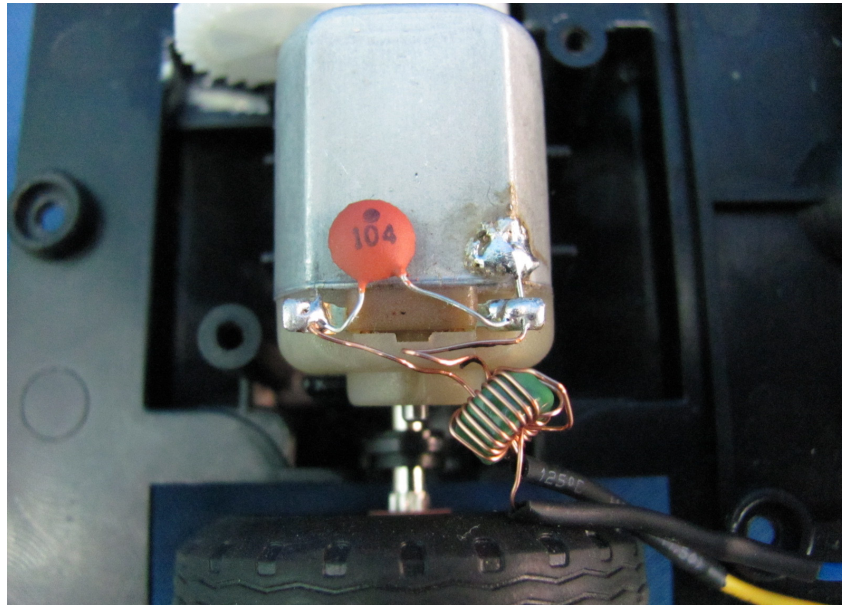

Model : 43004

(Internal)

INTERTEK TESTING SERVICE

Report No.: HK10120998-1

Equipment Photographs

Model : 43004

(Internal)

INTERTEK TESTING SERVICE

Report No.: HK10120998-1

Equipment Photographs

Model : 43004

(Internal)

INTERTEK TESTING SERVICE

Report No.: HK10120998-1

Equipment Photographs

Model : 43004