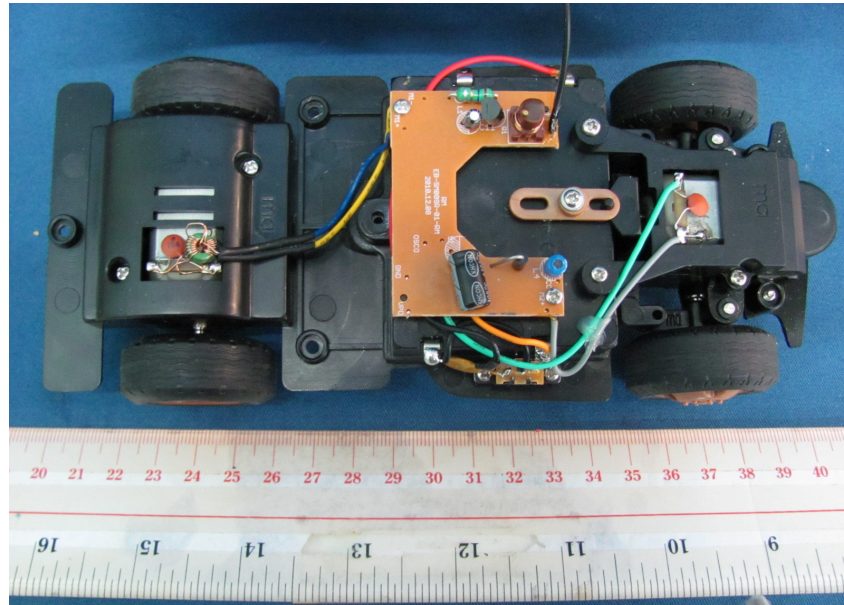

INTERTEK TESTING SERVICE

Report No.: HK10120998-1

Equipment Photographs

Model : 43004

(Internal)

INTERTEK TESTING SERVICE

Report No.: HK10120998-1

Equipment Photographs

Model : 43004

(Internal)

INTERTEK TESTING SERVICE

Report No.: HK10120998-1

Equipment Photographs

Model : 43004

(Internal)

INTERTEK TESTING SERVICE

Report No.: HK10120998-1

Equipment Photographs

Model : 43004

(Internal)

INTERTEK TESTING SERVICE

Report No.: HK10120998-1

Equipment Photographs

Model : 43004