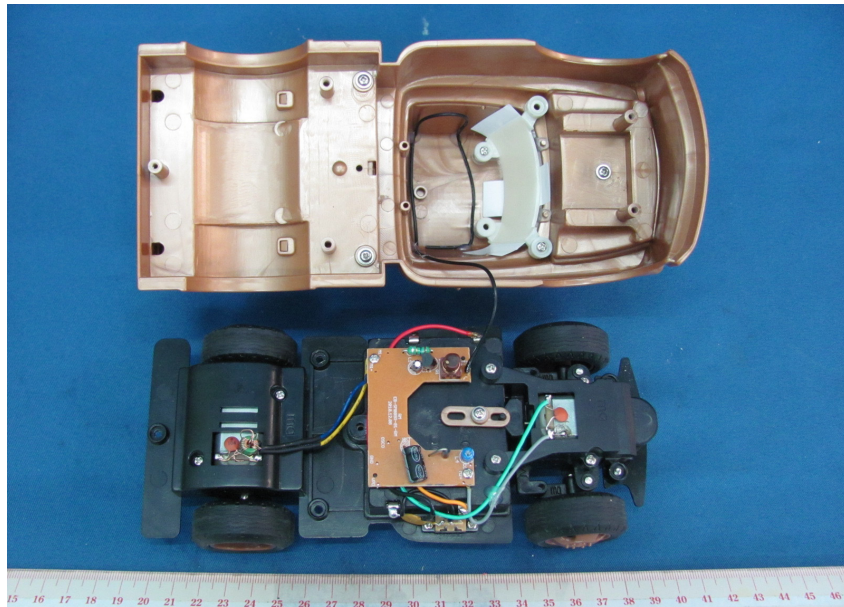

INTERTEK TESTING SERVICE

Report No.: HK10120998-1

Equipment Photographs

Model : 43004

(Internal)

INTERTEK TESTING SERVICE

Report No.: HK10120998-1

Equipment Photographs

Model : 43004

(Internal)

INTERTEK TESTING SERVICE

Report No.: HK10120998-1

Equipment Photographs

Model : 43004

(Internal)

INTERTEK TESTING SERVICE

Report No.: HK10120998-1

Equipment Photographs

Model : 43004

(Internal)

INTERTEK TESTING SERVICE

Report No.: HK10120998-1

Equipment Photographs

Model : 43004