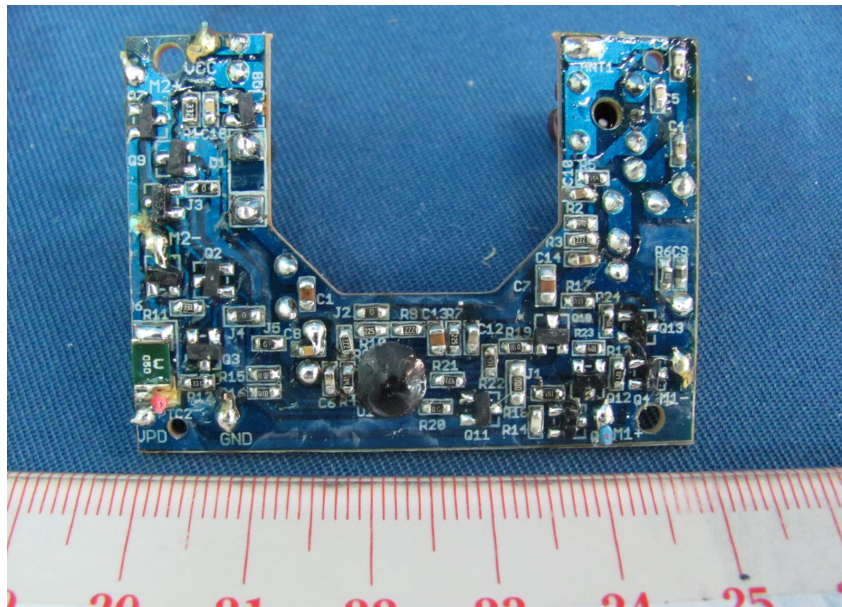

INTERTEK TESTING SERVICE

Report No.: HK10120998-1

Equipment Photographs

Model : 43004

(Internal)

INTERTEK TESTING SERVICE

Report No.: HK10120998-1

Equipment Photographs

Model : 43004

(Internal)

INTERTEK TESTING SERVICE

Report No.: HK10120998-1

Equipment Photographs

Model : 43004

(Internal)

INTERTEK TESTING SERVICE

Report No.: HK10120998-1

Equipment Photographs

Model : 43004

(Internal)

INTERTEK TESTING SERVICE

Report No.: HK10120998-1

Equipment Photographs

Model : 43004