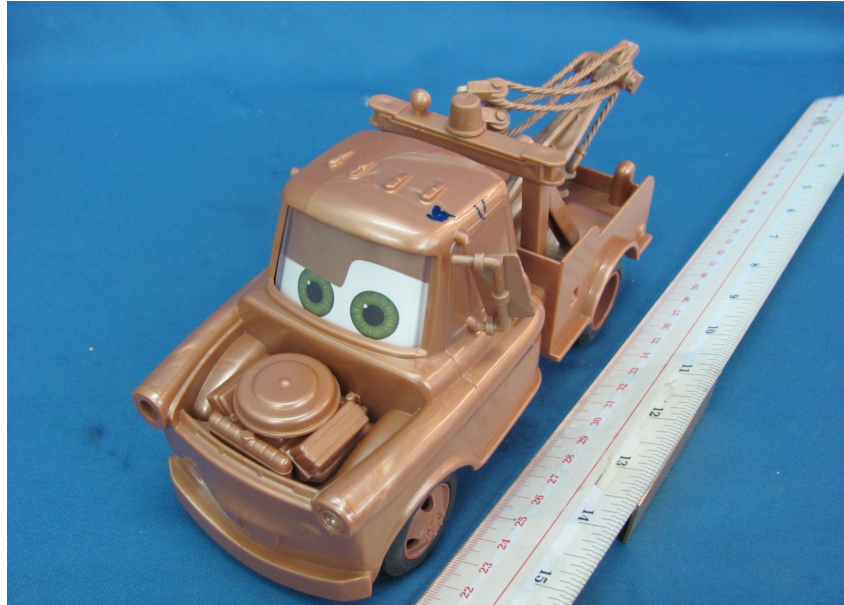

**Equipment Photographs**

**Model : 43004**

**(External)**

---

**INTERTEK TESTING SERVICE**

Report No.: HK10120998-1

**Equipment Photographs**

**Model : 43004**