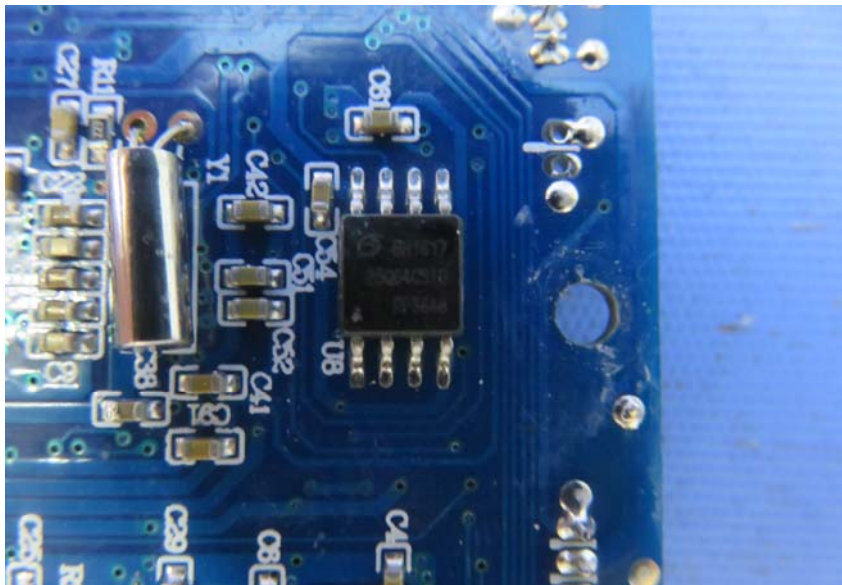

# INTERTEK TESTING SERVICE Equipment Photographs

(Internal)

---

FCC ID: PQN2270013M56  
IC: 4438B-22700

**INTERTEK TESTING SERVICE**  
**Equipment Photographs**

**(Internal)**

**INTERTEK TESTING SERVICE**  
**Equipment Photographs**