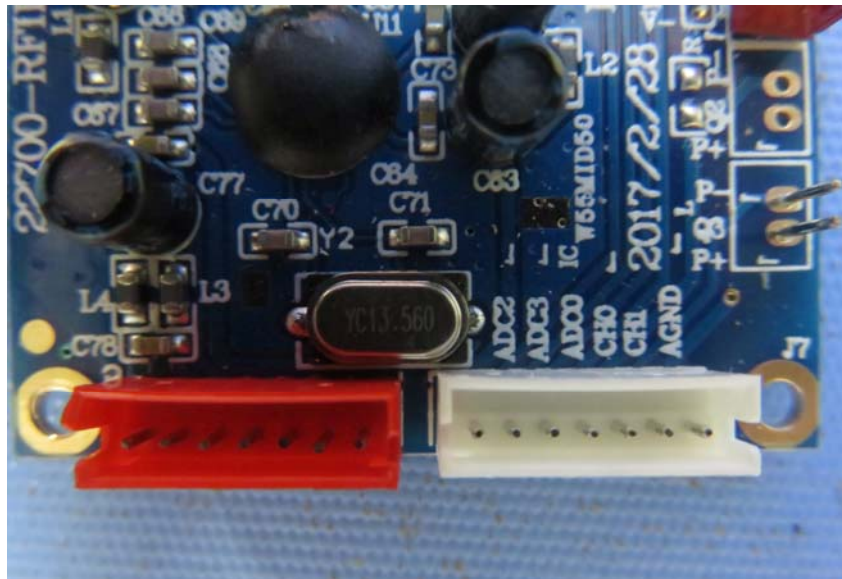

INTERTEK TESTING SERVICE

Equipment Photographs

(Internal)

FCC ID: PQN2270013M56
IC: 4438B-22700