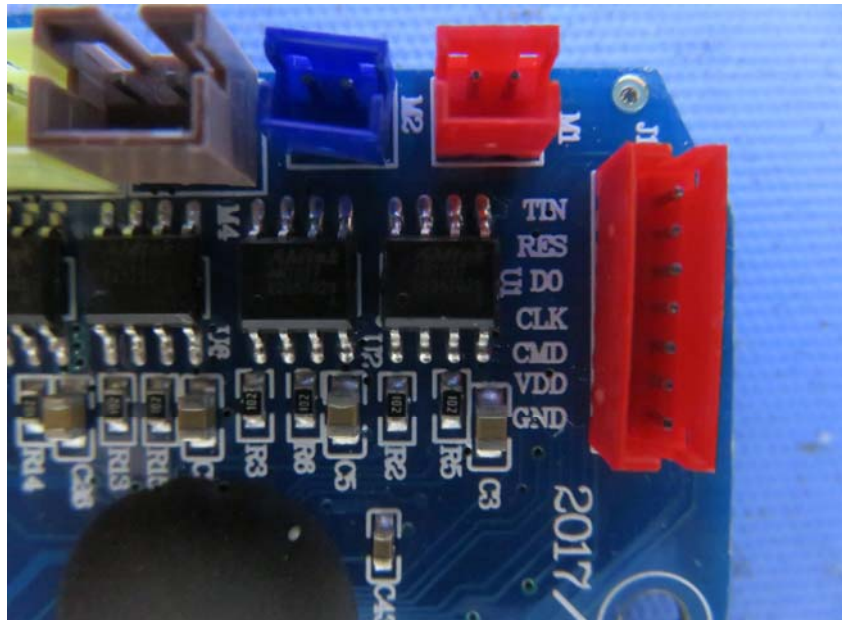

**INTERTEK TESTING SERVICE**  
**Equipment Photographs**

**(Internal)**

# INTERTEK TESTING SERVICE Equipment Photographs

(Internal)

---

FCC ID: PQN2270013M56  
IC: 4438B-22700

**INTERTEK TESTING SERVICE**  
**Equipment Photographs**

**(Internal)**

**INTERTEK TESTING SERVICE**  
**Equipment Photographs**