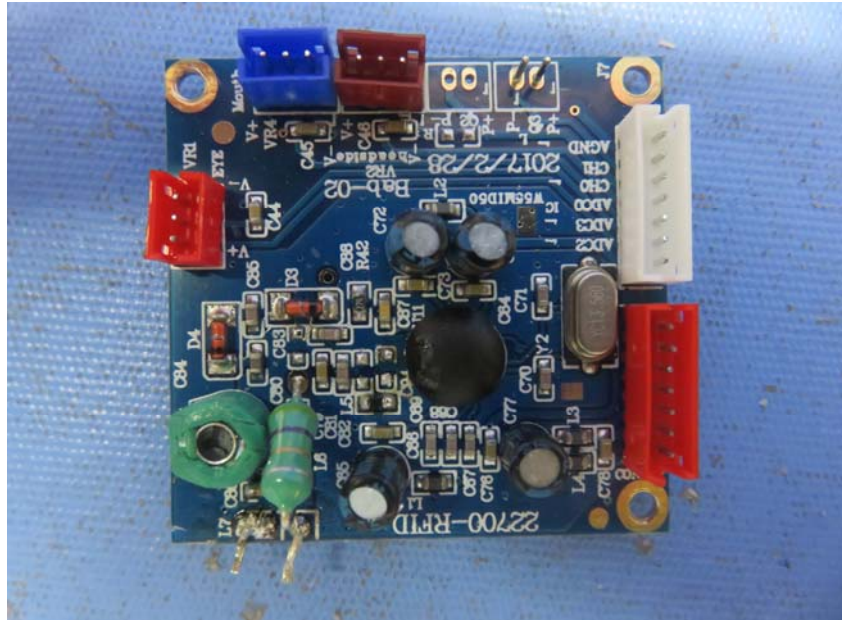

INTERTEK TESTING SERVICE

Equipment Photographs

(Internal)

FCC ID: PQN2270013M56
IC: 4438B-22700