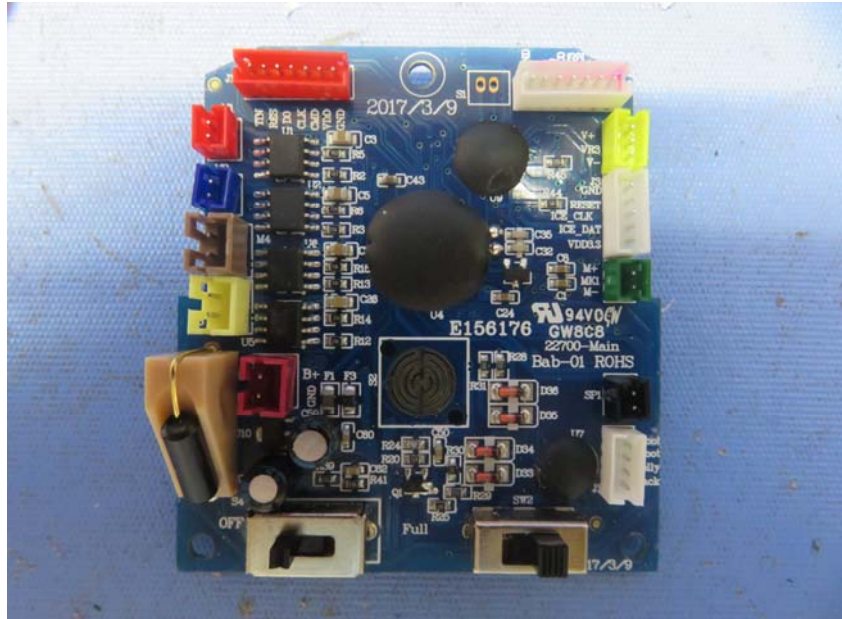

**INTERTEK TESTING SERVICE**  
**Equipment Photographs**

**(Internal)**

# INTERTEK TESTING SERVICE Equipment Photographs

(Internal)

---

FCC ID: PQN2270013M56  
IC: 4438B-22700

**INTERTEK TESTING SERVICE**  
**Equipment Photographs**

**(Internal)**

**INTERTEK TESTING SERVICE**  
**Equipment Photographs**