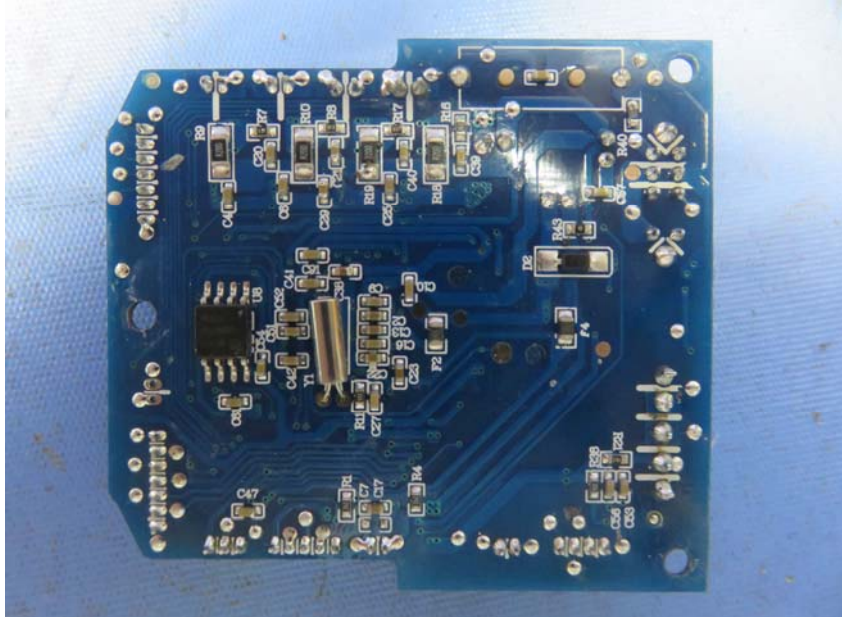

# INTERTEK TESTING SERVICE Equipment Photographs

(Internal)

---

FCC ID: PQN2270013M56  
IC: 4438B-22700

**INTERTEK TESTING SERVICE**  
**Equipment Photographs**

**(Internal)**

**INTERTEK TESTING SERVICE**  
**Equipment Photographs**