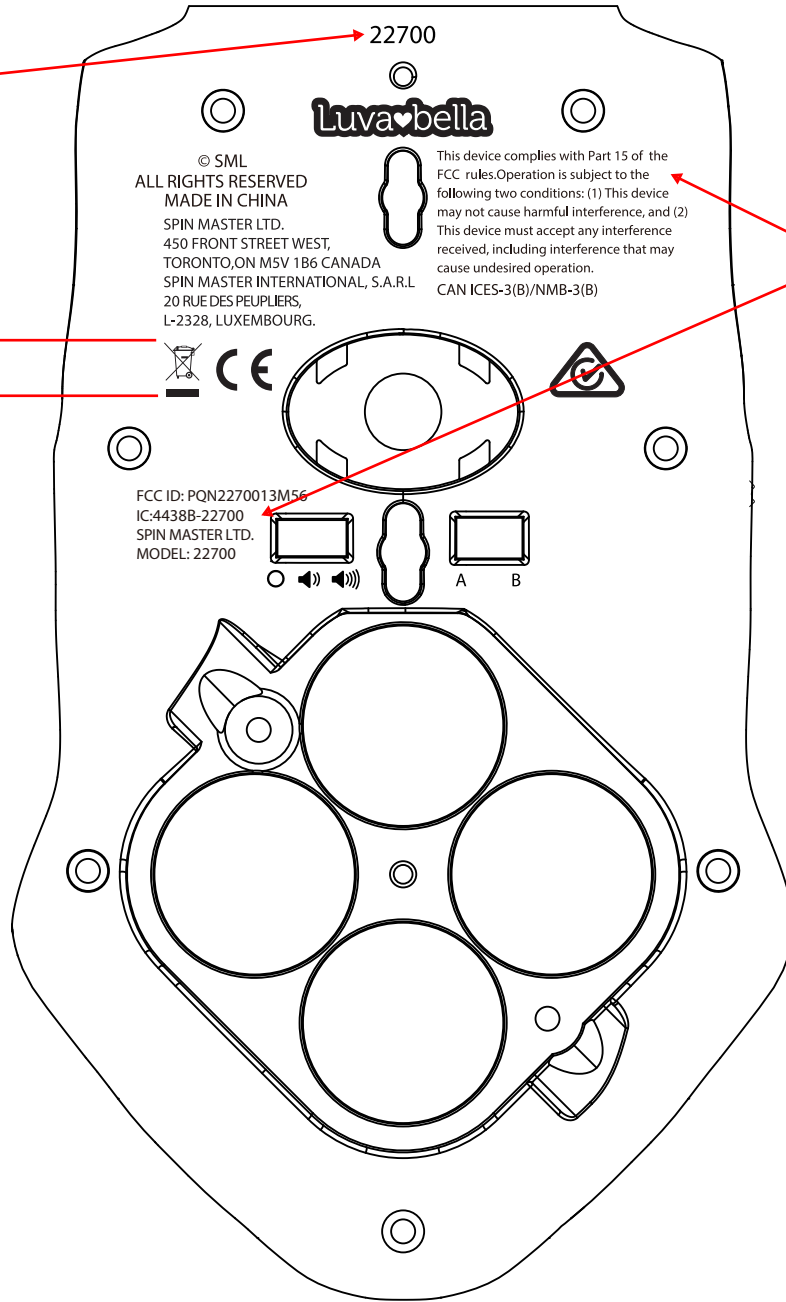

Front Height:  
3mm

8.0mm

Label Location:  
Luvabella's back

Front Height:  
2mm