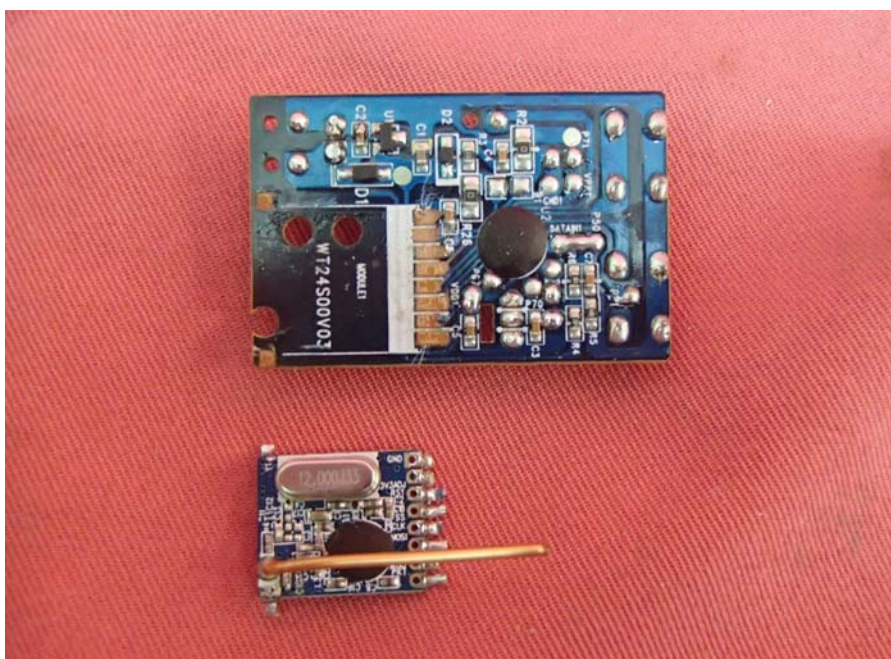

(Internal)

INTERTEK TESTING SERVICE

Report No.: HK13020061-1

Equipment Photographs

Model: 20426TX

(Internal)

INTERTEK TESTING SERVICE

Report No.: HK13020061-1

Equipment Photographs

Model: 20426TX

(Internal)

INTERTEK TESTING SERVICE

Report No.: HK13020061-1

Equipment Photographs

Model: 20426TX

(Internal)