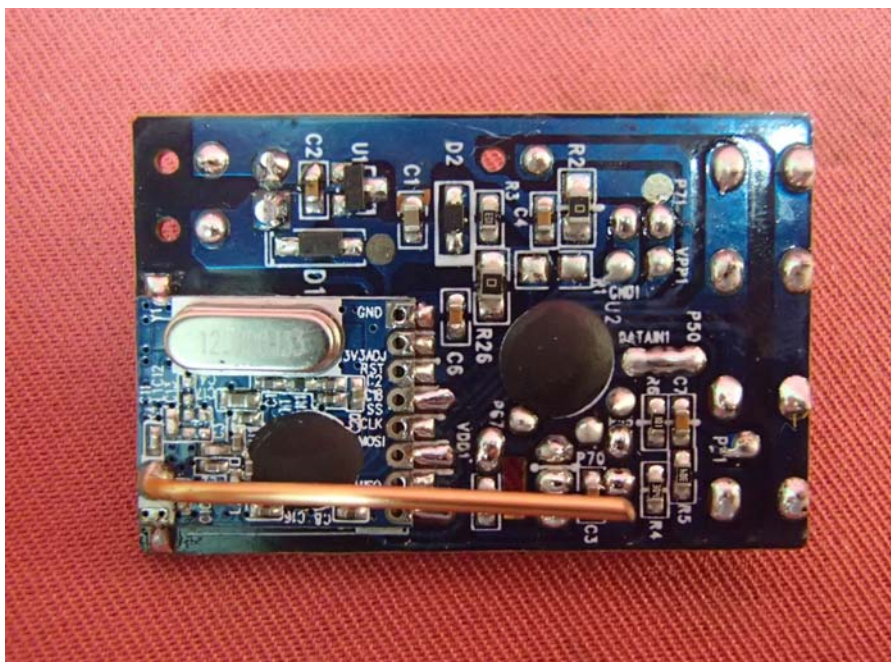

INTERTEK TESTING SERVICE

Report No.: HK13020061-1

Equipment Photographs

Model: 20426TX

(Internal)