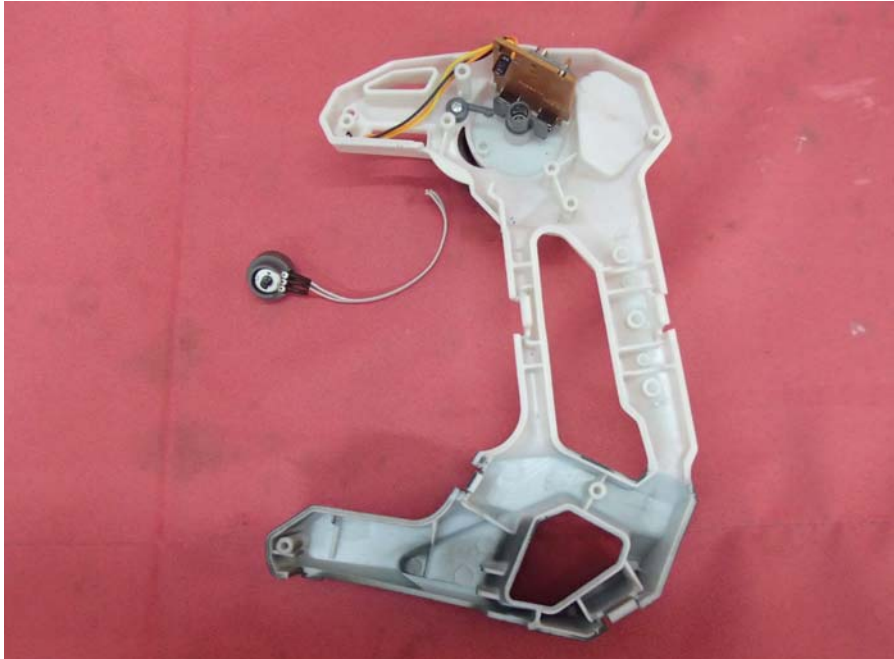

Report No.: HK13020061-1

Equipment Photographs

Model: 20426TX

(Internal)

INTERTEK TESTING SERVICE

Report No.: HK13020061-1

Equipment Photographs

Model: 20426TX

(Internal)

INTERTEK TESTING SERVICE

Report No.: HK13020061-1

Equipment Photographs

Model: 20426TX

(Internal)

INTERTEK TESTING SERVICE

Report No.: HK13020061-1

Equipment Photographs

Model: 20426TX

(Internal)

INTERTEK TESTING SERVICE

Report No.: HK13020061-1

Equipment Photographs

Model: 20426TX

(Internal)