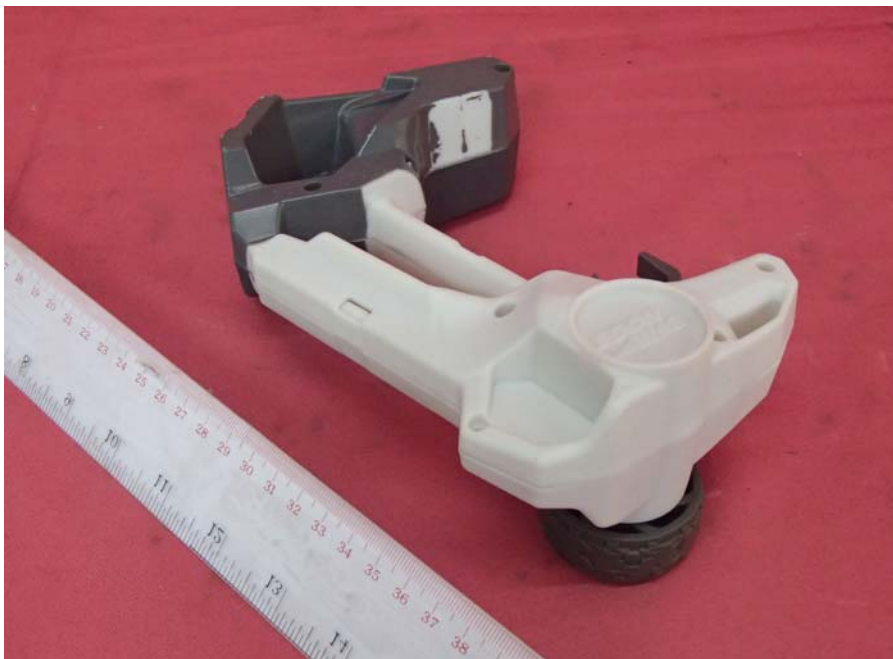

INTERTEK TESTING SERVICE

Report No.: HK13020061-1

Equipment Photographs

Model : 20426TX

(External)

INTERTEK TESTING SERVICE

Report No.: HK13020061-1

Equipment Photographs

Model : 20426TX

(External)