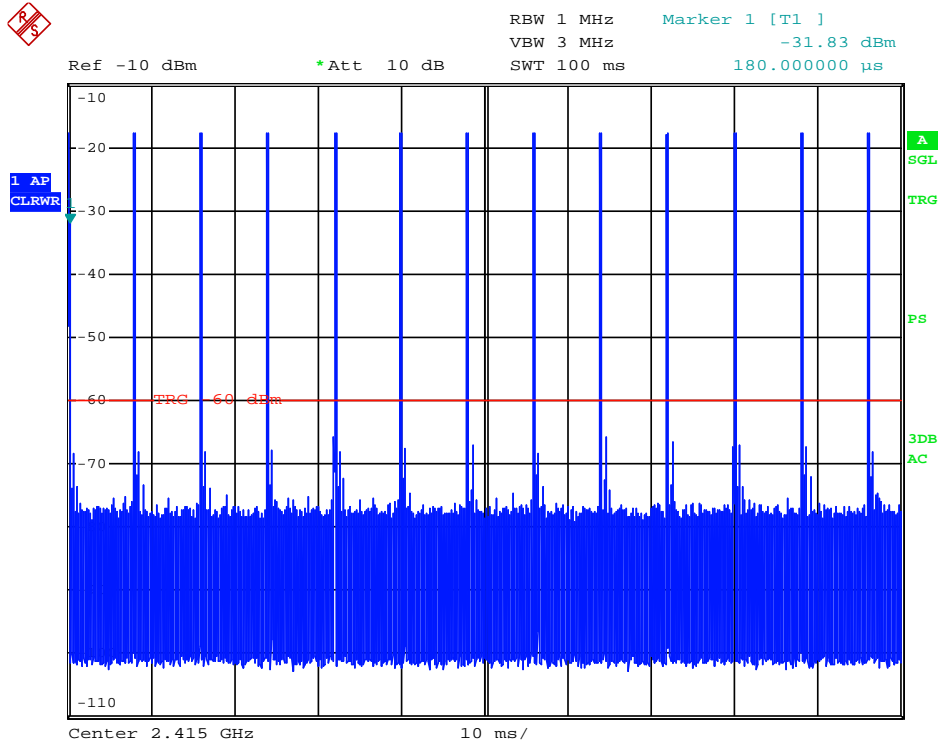

INTERTEK TESTING SERVICES

Report No.: HK13020061-1

Sample No.: 1/2

Average Factor