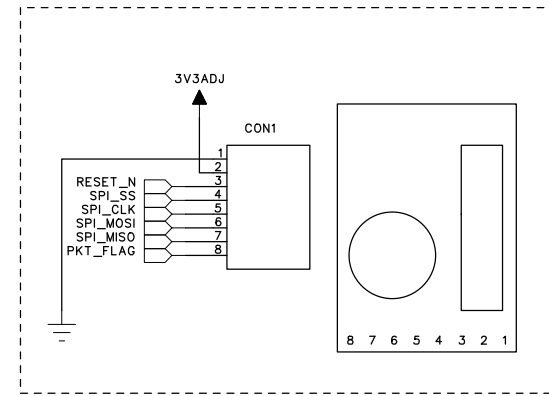

### WT24S00V03 RF2.4GHZ\_MODULE

Only For Reference

COMPANY: WAILLY TECHNOLOGY LTD.			
TITLE: WT24S00V03			
CHECKED:	DATED:	CODE:	REV:
QUALITY CONTROL:	DATED:	SIZE:	DRAWING NO:
RELEASED:	DATED:	SCALE:	SHEET: OF