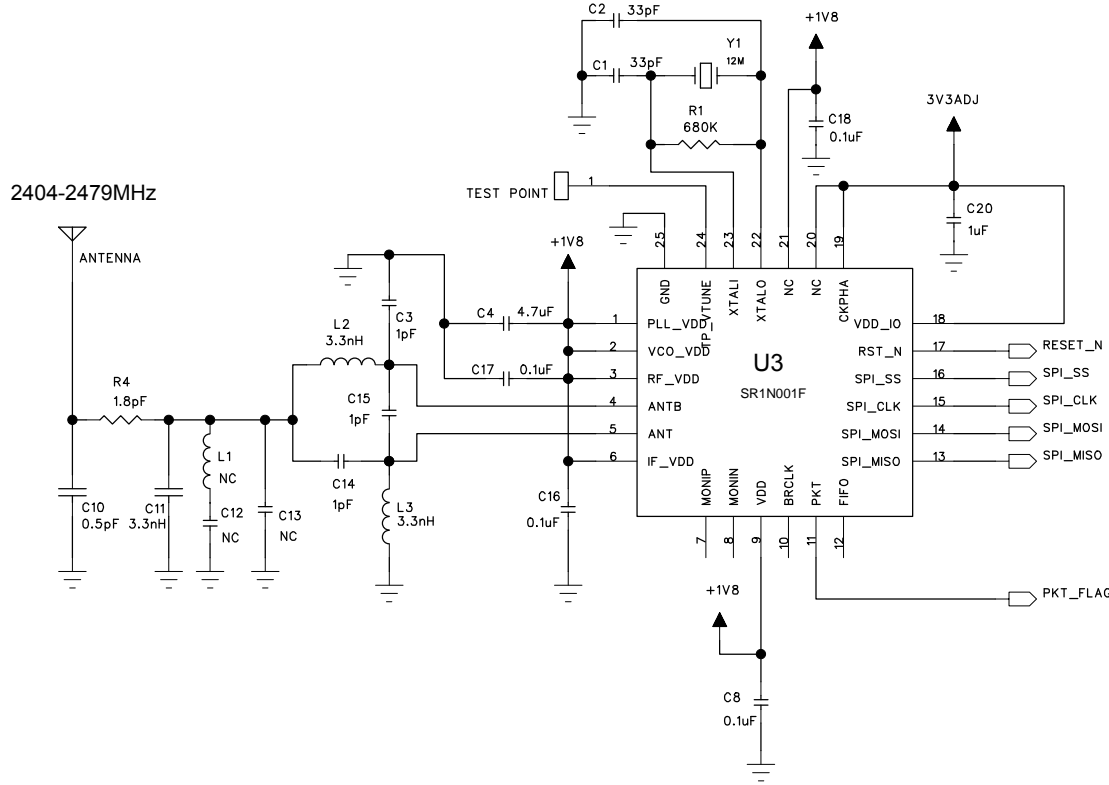

2404-2479MHz

6

5

4

3

2

1

REVISION RECORD			
LTR	ECO NO:	APPROVED:	DATE:

### WT24S00V03 RF2.4GHZ\_MODULE

Only For Reference

COMPANY: WAILLY TECHNOLOGY LTD.			
TITLE: WT24S00V03			
CHECKED:	DATED:	CODE:	REV:
QUALITY CONTROL:	DATED:	SIZE:	DRAWING NO:
RELEASED:	DATED:	SCALE:	SHEET: OF