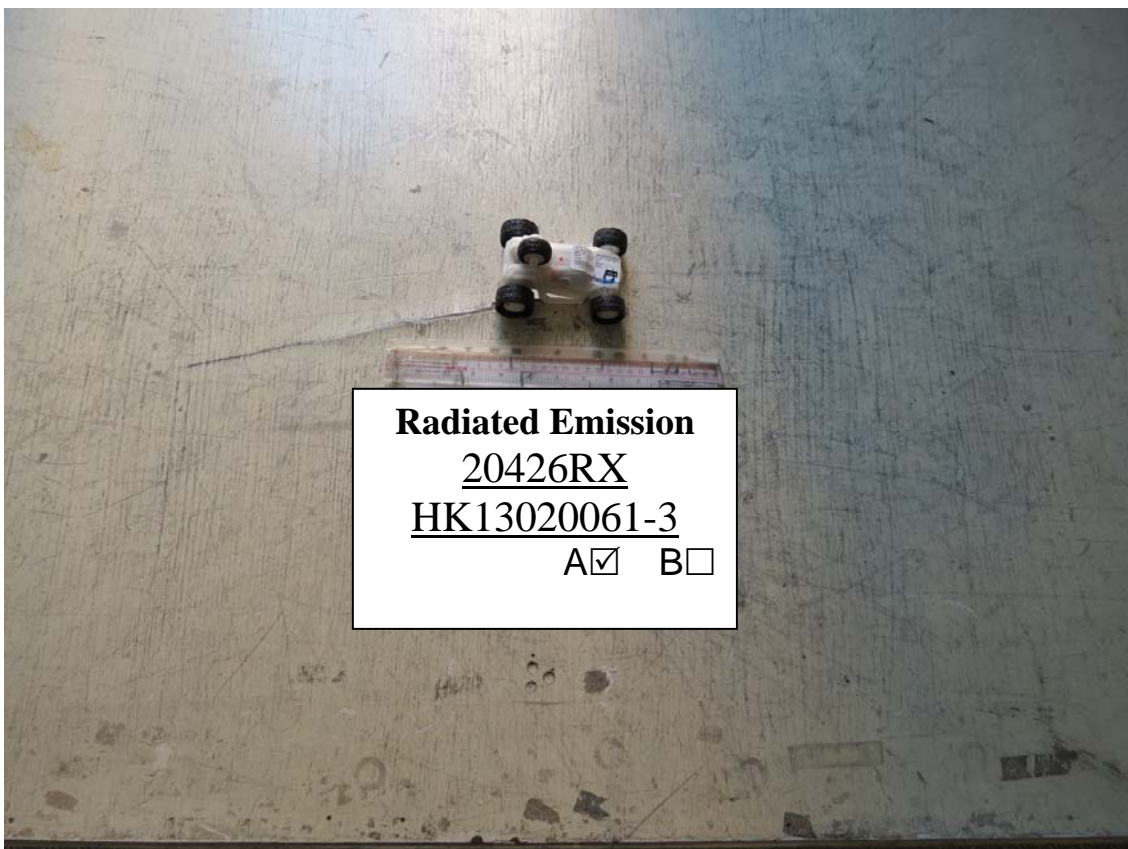


INTERTEK TESTING SERVICE

Report No: HK13020061-3

Configuration Photographs

Worst-Case Radiated Emissions

(Front View)

Model: 20426RX

INTERTEK TESTING SERVICE

Report No: HK13020061-3

Configuration Photographs

Worst-Case Radiated Emissions

(Rear View)

Model: 20426RX