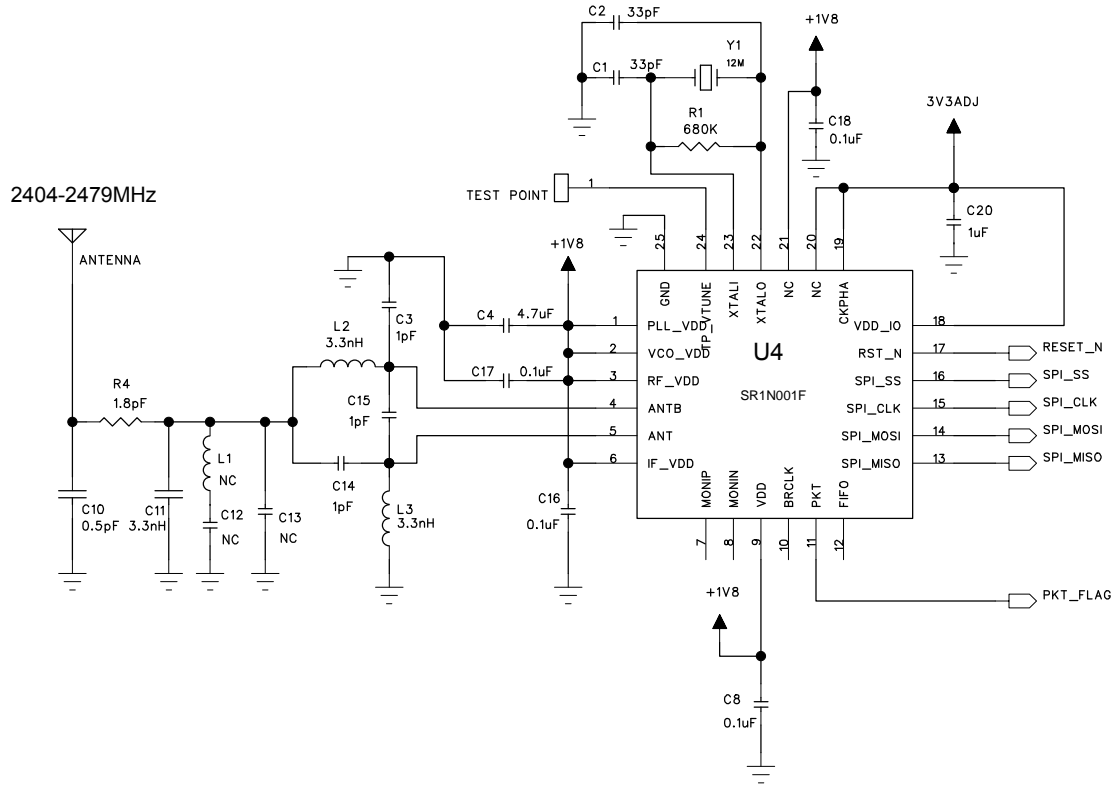

### WT24S00V03 RF2.4GHZ\_MODULE

Only For Reference

COMPANY: WAILLY TECHNOLOGY LTD.			
TITLE: WT24S00V03			
CODE:	SIZE:	DRAWING NO:	REV:
SCALE:		SHEET: OF	

DRAWN: Duan Guoqiang	DATED: 20130122
CHECKED:	DATED:
QUALITY CONTROL:	DATED:
RELEASED:	DATED: