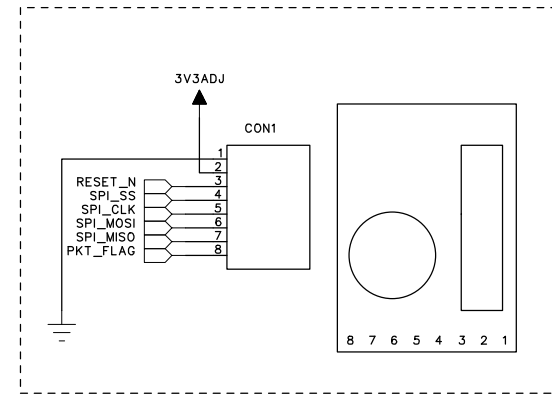

### WT24S00V03 RF2.4GHZ\_MODULE

Only For Reference

COMPANY: WAILLY TECHNOLOGY LTD.			
TITLE: WT24S00V03			
CODE:	SIZE:	DRAWING NO:	REV:
SCALE:		SHEET: OF	

DRAWN: Duan Guoqiang	DATED: 20130122
CHECKED:	DATED:
QUALITY CONTROL:	DATED:
RELEASED:	DATED: