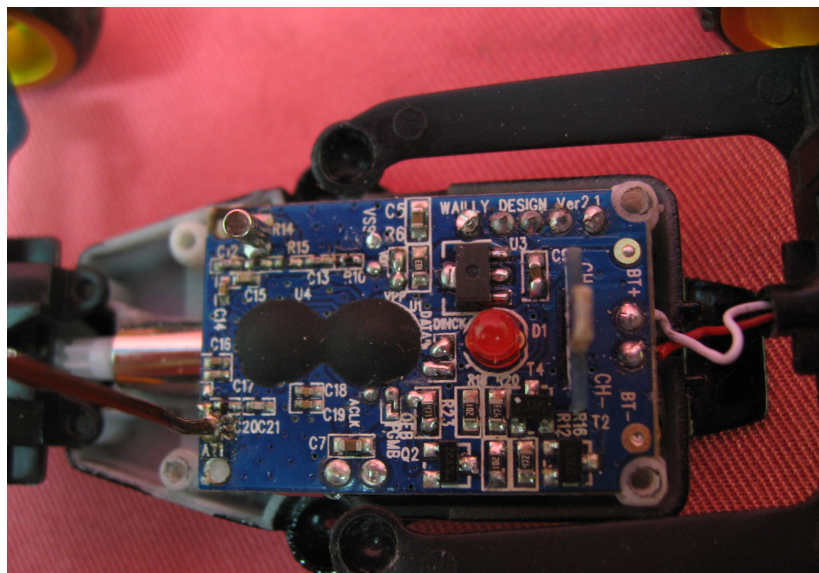

## Equipment Photographs

Model: 20418RX

(Internal)

---

**INTERTEK TESTING SERVICE**

---

Report No.: HK11010977-1

**Equipment Photographs**