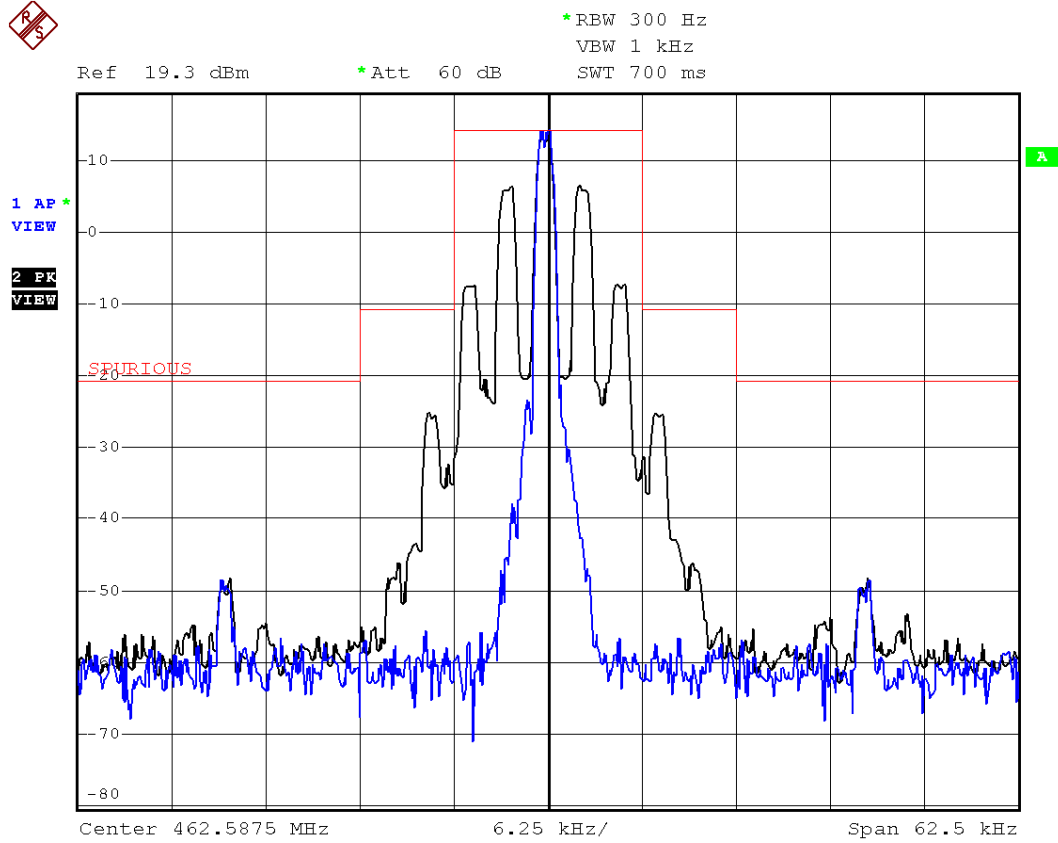

INTERTEK TESTING SERVICES

Spurious Emission Plots

CH2

Date: 18.JUL.2013 15:48:03