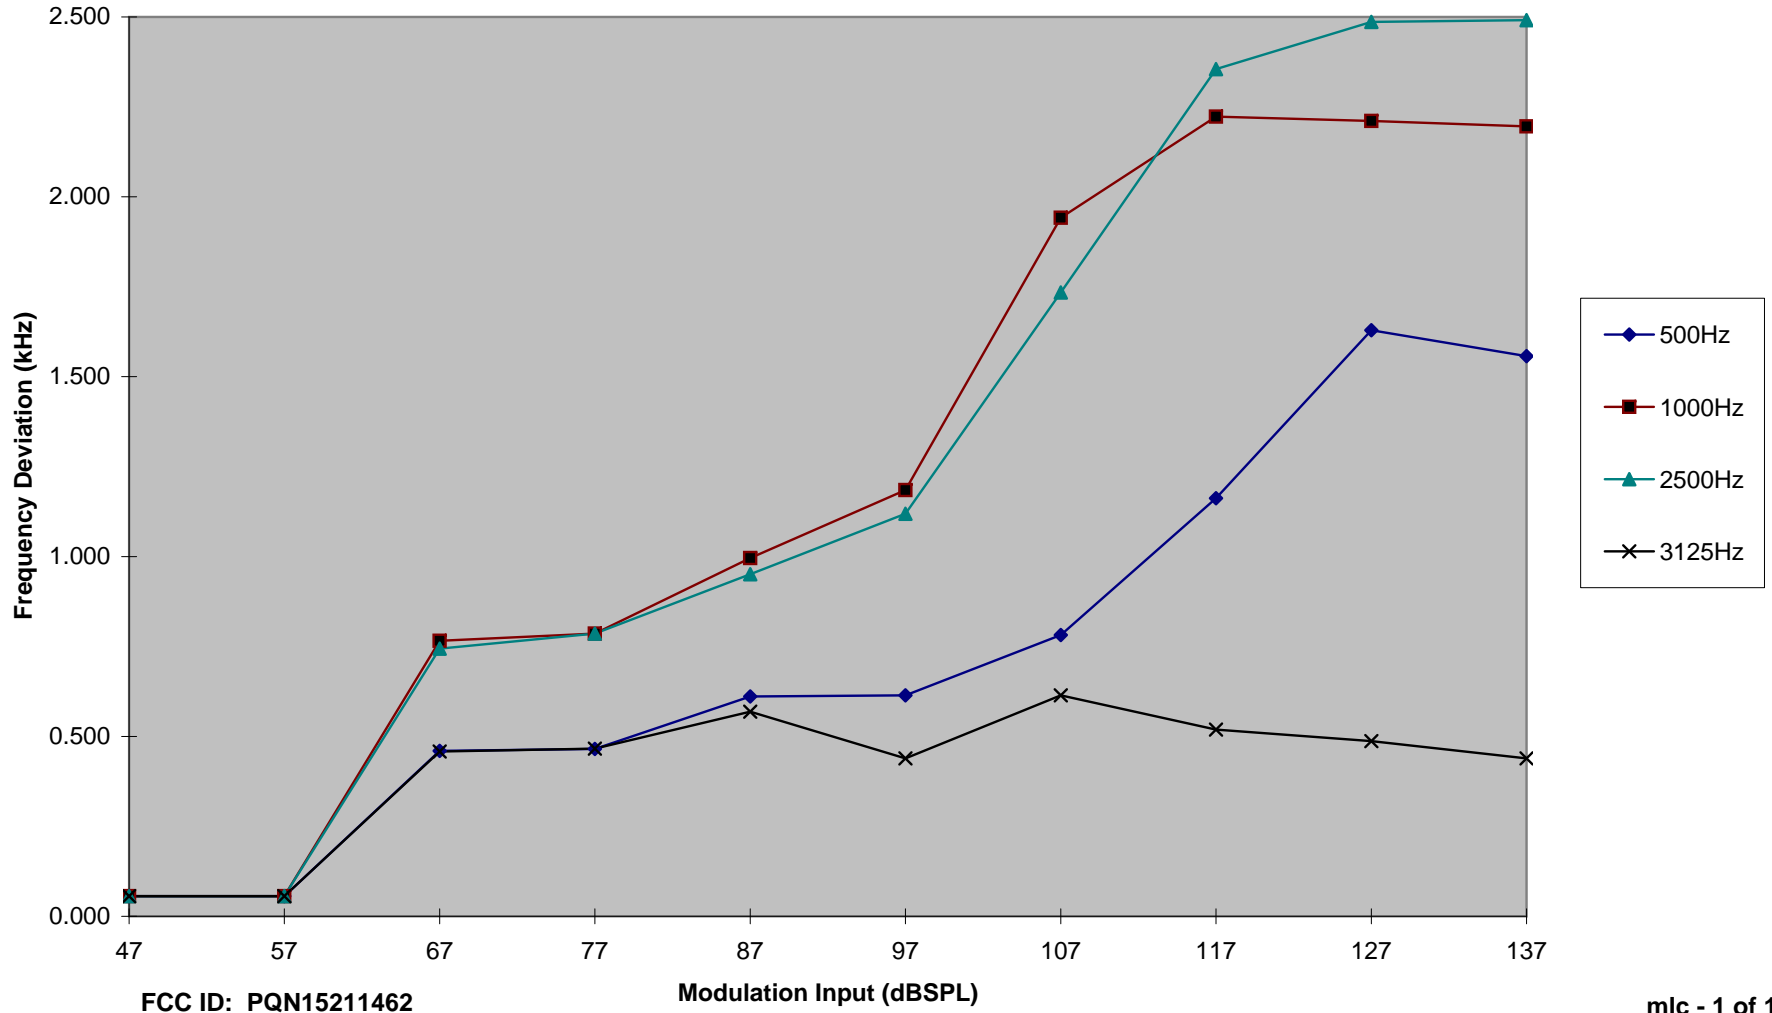

INTERTEK TESTING SERVICES

Modulation Limiting Characteristic

FCC ID: PQN15211462