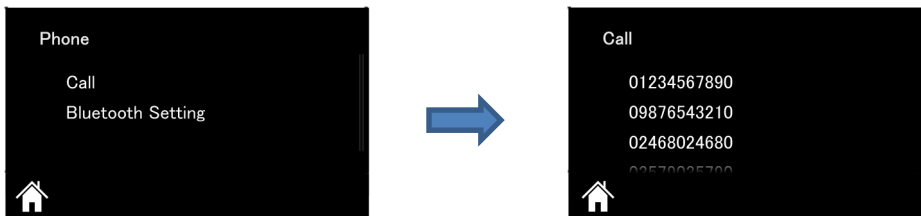

1. Pairing

Press the [Pairing] button to make this unit standby for pairing with waiting status.

2. Operate you Bluetooth device to input the PIN code for connection. (Default PIN code is "0000")

Once pairing is successful, the registered Bluetooth device can automatically communication with this unit.

Paired Devices

Press "Paired Devices" button to delete the registered device.

Note

- If registration is not successfully completed within 1 minute, "Time out" appears.
- If registration fails because of mismatched PIN code, "BT PIN Error" appears.
- Depending on the communication status, it may take 5 to 40 seconds for device connection.

Bluetooth® - Hands Free Phone-

Phone Call

Select the [Phone] and select the [Call]. And select the phone number.

Phone Hanging Up

Press “📞” during a call.

Phone Answering/ Reject

[Incoming Call Message]
Indicate during a call incoming/
making a call