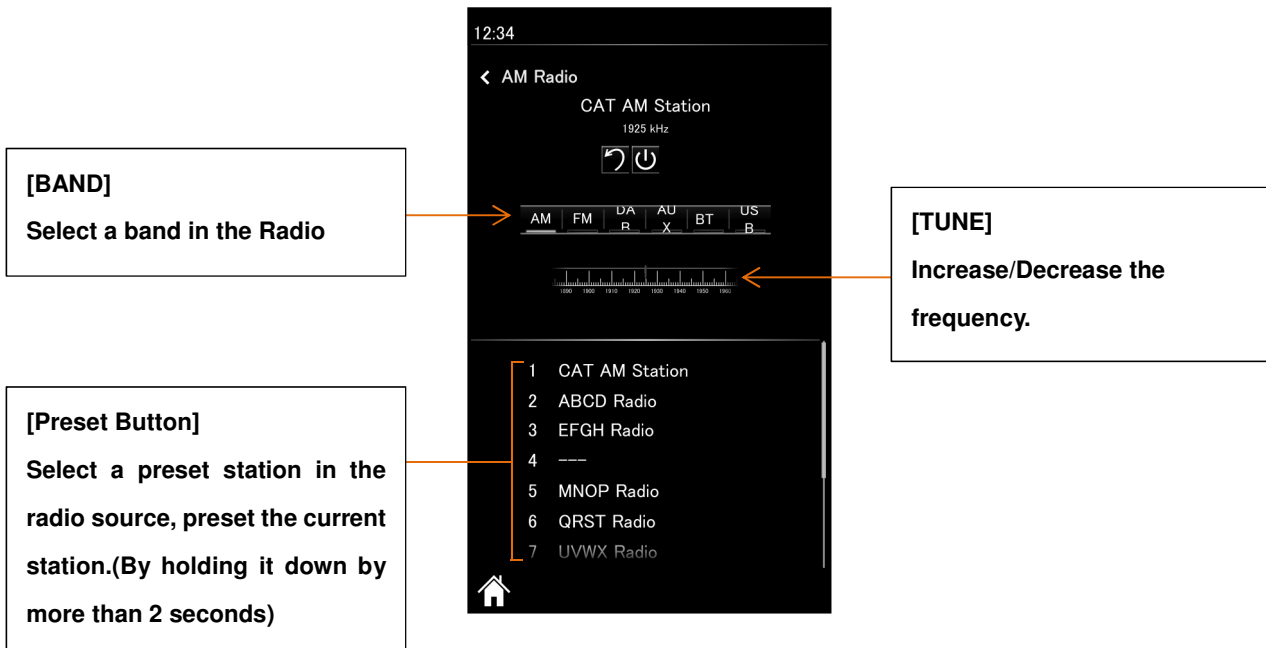

Power On: Press “”

Power Off: Press “”

Source Selection

Press [AM], [FM], [DAB], [AUX], [BT] or [USB] to change the source.

Volume Adjustment

(Setting range: 0 to 20, Default 10)

Touch the Volume indicator. Right direction to increase the volume, and Left direction to decrease the volume.

Radio Operation -AM/FM/DAB-

Operation Flow

1. Press [AM] or [FM] to select a band.
2. Select station

Frequency Adjustment

Touch the indicator. (Right side: Higher, Left side: Lower)

Preset Station Selection