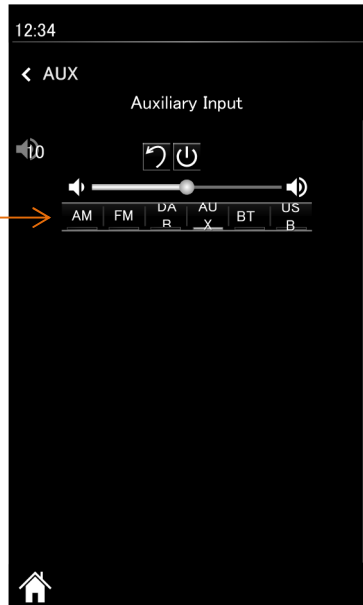

AUX Operation

[BAND]

Select a band in the Radio

Operation Flow

1. Press [AUX]
2. Connect the Sound equipment via Stereo jack.
3. When connect the Sound equipment, the radio stream the sound automatically.