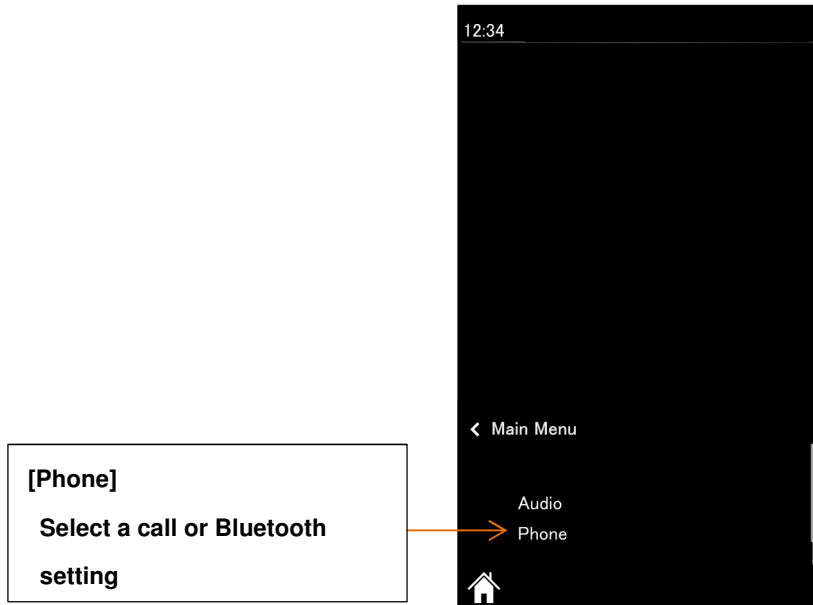

Bluetooth® - Hands Free Phone-