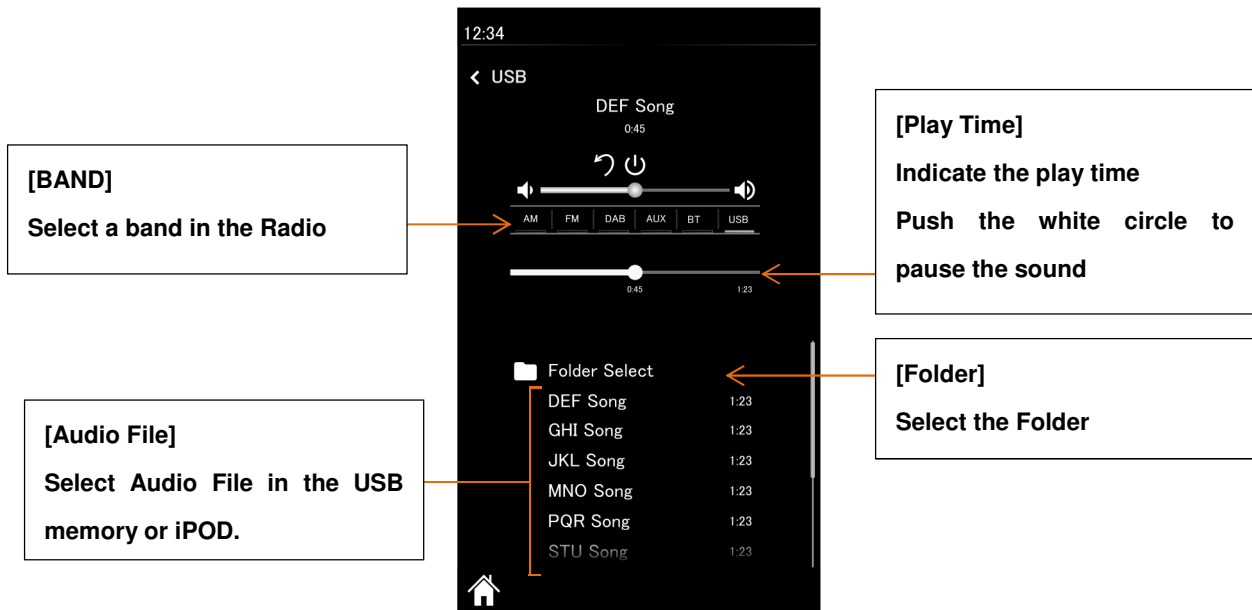

Press the preset channel button from 1 to 7 to tune in a preset station

Station Preset

The 7 stations with good reception will be manually saved in the memory under preset 1 to 7. Preset stations can be simply called up by pressing 1 to 7.

Manual Preset Memory

1. Use tuning to find a station
2. Press and hold one of the preset button 1 through 7 on the screen by more than 2 seconds.

USB/Bluetooth® Music Operation

Operation Flow

1. Press [BT] or [USB] to select a band.
2. Connect the USB memory or iPOD to USB port.
3. When connect the USB memory or iPOD, the radio stream the sound automatically.