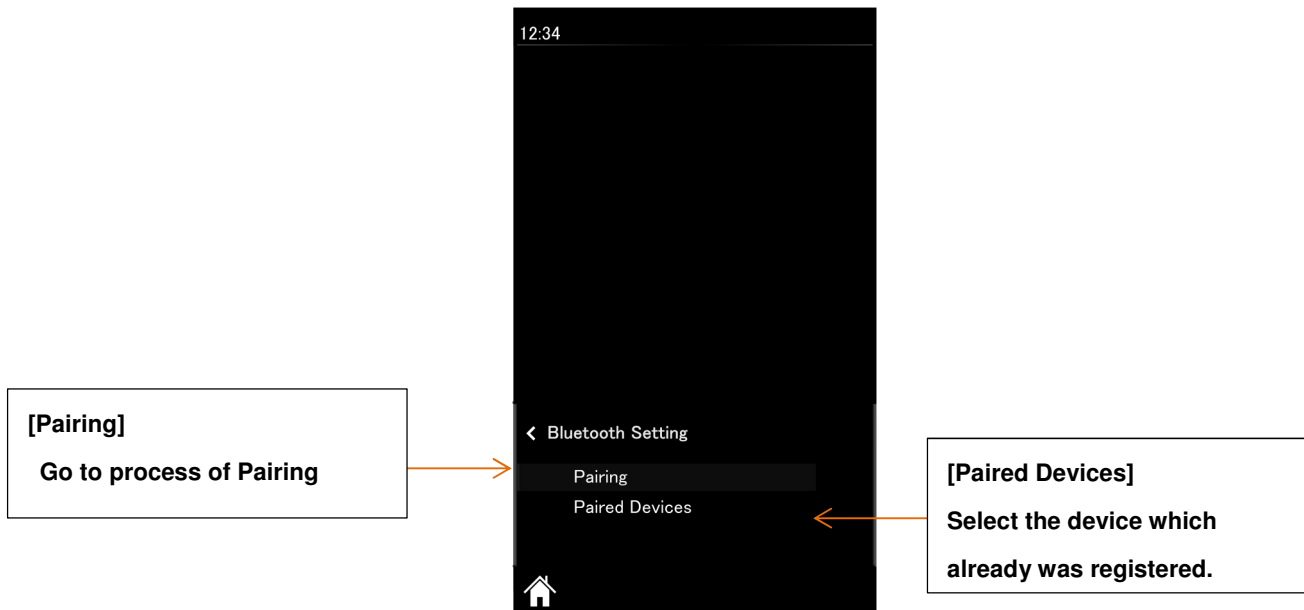

4. **Folder Selection**

Touch the [Folder Select] and select the folder name.

File Selection

Touch the file name

Pause

Touch the white circle on the play time

Bluetooth® - General

Operation Flow

1. Pairing

Press the [Pairing] button to make this unit standby for pairing with waiting status.

2. Operate you Bluetooth device to input the PIN code for connection. (Default PIN code is "0000")

Once pairing is successful, the registered Bluetooth device can automatically communication with this unit.