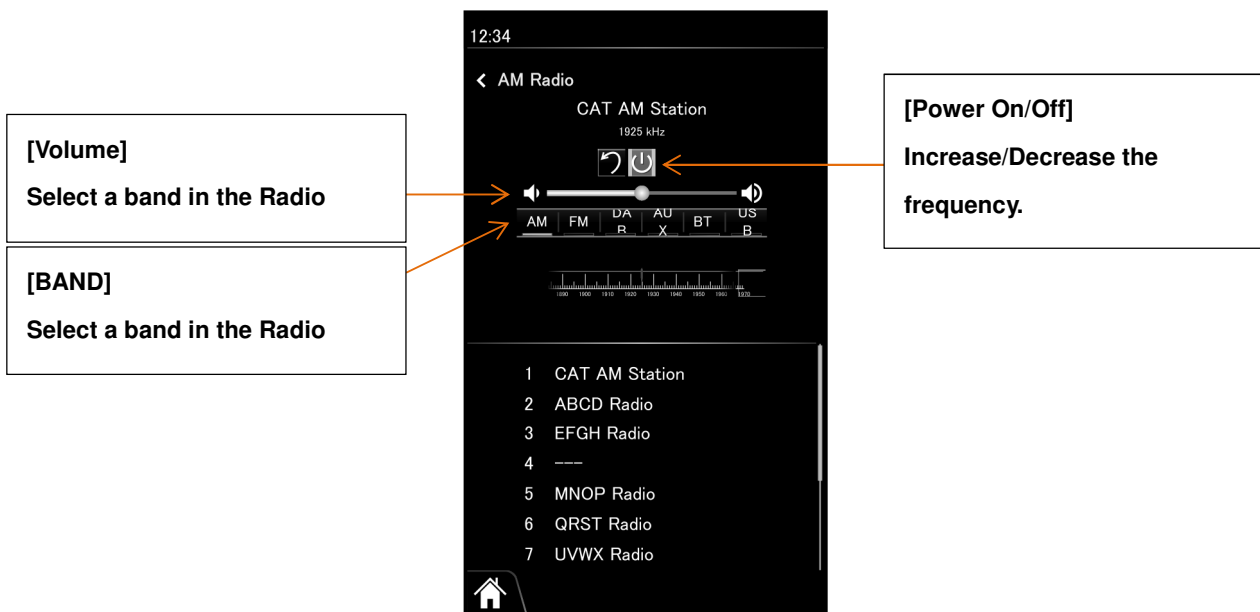

General

Power On/Off

Set your vehicle's Key to the ACC or ON position

Power On: Press “”

Power Off: Press “”

Source Selection

Press [AM], [FM], [DAB], [AUX], [BT] or [USB] to change the source.

Volume Adjustment

(Setting range: 0 to 20, Default 10)

Touch the Volume indicator. Right direction to increase the volume, and Left direction to decrease the volume.