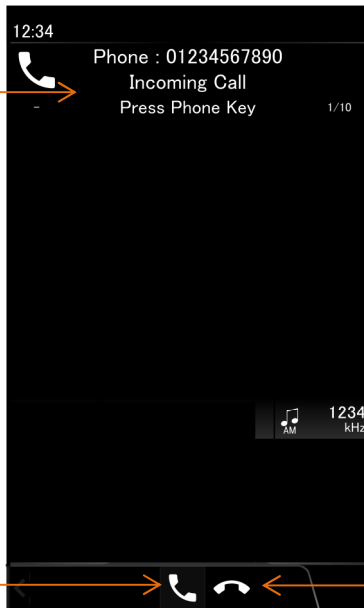

Bluetooth® - Hands Free Phone-

Phone Call

Select the [Phone] and select the [Call]. And select the phone number.

Phone Hanging Up

Press “📞” during a call.

Phone Answering/ Reject

[Incoming Call Message]
Indicate during a call incoming/
making a call

[Phone Answering]

[Hanging Up]

Phone Answering

Press “” button during a call incoming.

The “Incoming Call” message blinks during a call incoming.

Phone Reject/Hanging Up

Press “” button when reject a call incoming or hang up a call.