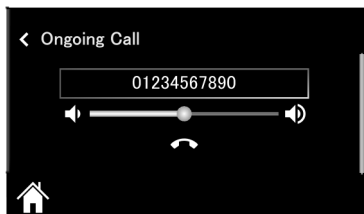

Bluetooth® - Hands Free Phone-

Phone Call

Select the [Phone] and select the [Call]. And select the phone number.

Phone Hanging Up

Press “📞” during a call.

Phone Answering/ Reject

[Incoming Call Message]
Indicate during a call incoming/
making a call

[Phone Answering]

[Hanging Up]

Phone Answering

Press “” button during a call incoming.

The “Incoming Call” message blinks during a call incoming.

Phone Reject/Hanging Up

Press “” button when reject a call incoming or hang up a call.