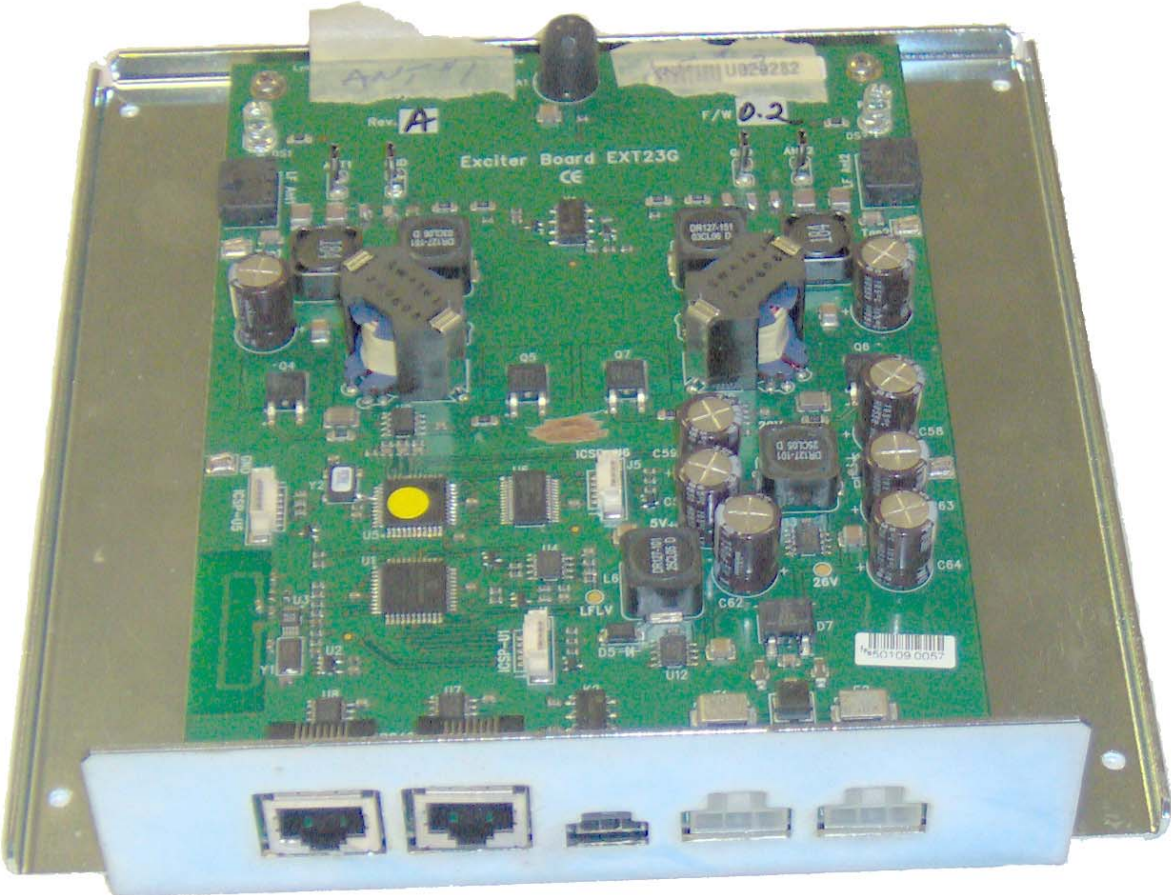

ANNEX 3 – INTERNAL PHOTOGRAPHS

ANNEX 3 – INTERNAL PHOTOGRAPHS

ANNEX 3 – INTERNAL PHOTOGRAPHS

ANNEX 3 – INTERNAL PHOTOGRAPHS

Lyngsoe Systems Ltd.
Exciter, Model EX23G
FCC ID: PQG-EX23G
IC: 4113A-EX23G

ANNEX 3 – INTERNAL PHOTOGRAPHS

Lyngsoe Systems Ltd.
Exciter, Model EX23G
FCC ID: PGG-EX23G
IC: 4113A-EX23G

ANNEX 3 – INTERNAL PHOTOGRAPHS

**Lyngsoe Systems Ltd.
Exciter, Model EX23G
FCC ID: PQG-EX23G
IC: 4113A-EX23G**