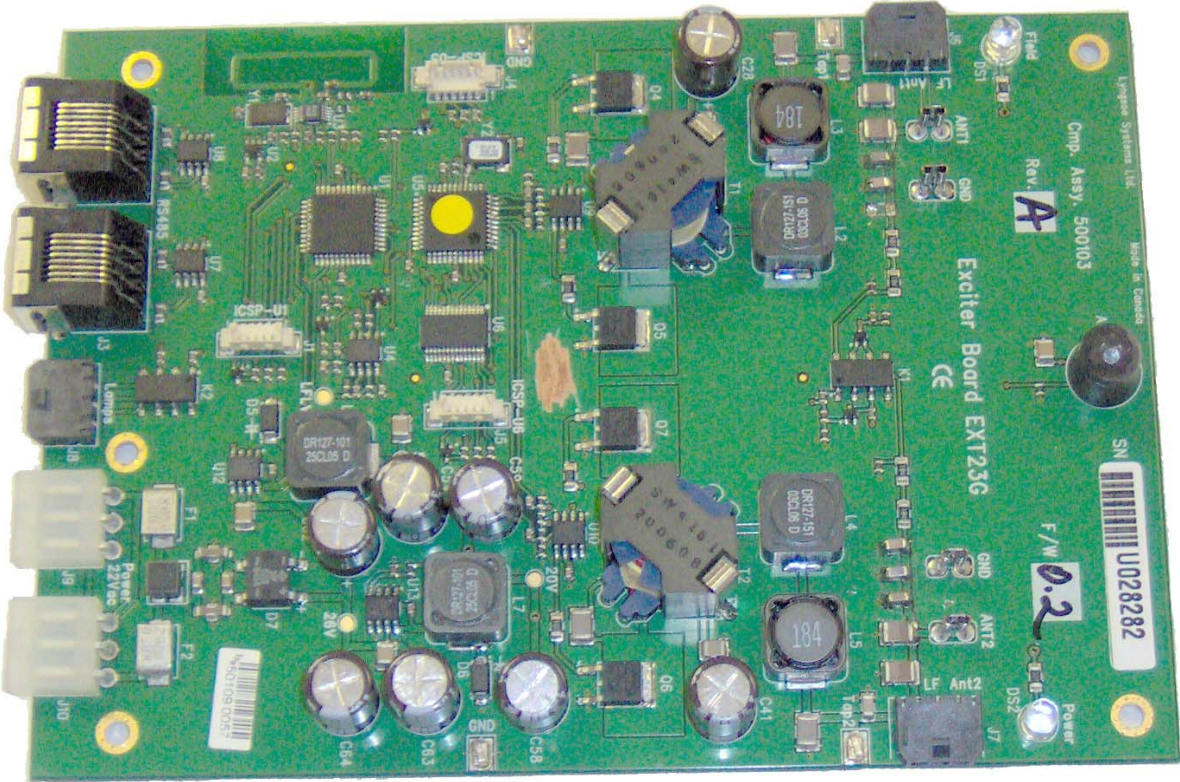

ANNEX 3 – INTERNAL PHOTOGRAPHS

ANNEX 3 – INTERNAL PHOTOGRAPHS

ANNEX 3 – INTERNAL PHOTOGRAPHS

ANNEX 3 – INTERNAL PHOTOGRAPHS

Lyngsoe Systems Ltd.
Exciter, Model EX23G
FCC ID: PQG-EX23G
IC: 4113A-EX23G

ANNEX 3 – INTERNAL PHOTOGRAPHS

Lyngsoe Systems Ltd.
Exciter, Model EX23G
FCC ID: PGG-EX23G
IC: 4113A-EX23G

ANNEX 3 – INTERNAL PHOTOGRAPHS

**Lyngsoe Systems Ltd.
Exciter, Model EX23G
FCC ID: PQG-EX23G
IC: 4113A-EX23G**