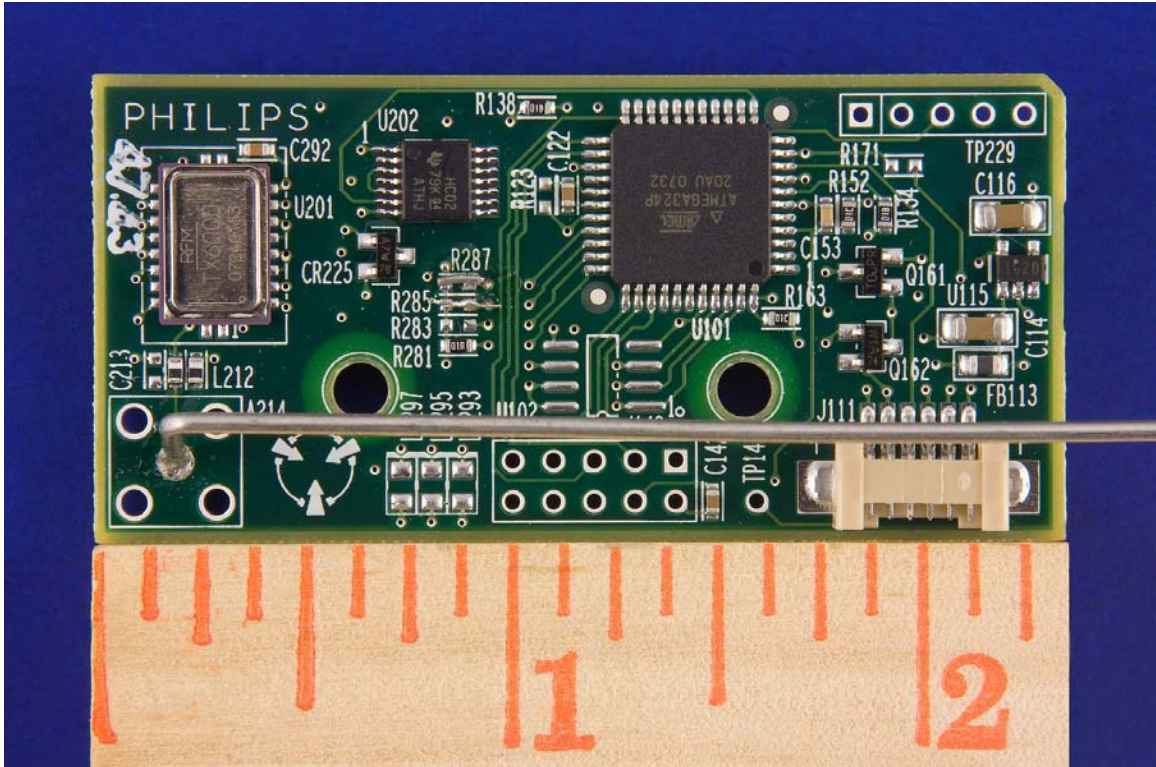

Philips M3815B Home Blood Pressure Monitor

Internal Photos:

Open Case

Main Board, Front

Main Board Front without shields

Start-Stop Module, Front

Start-Stop Module, Back

Transmitter Module, Front

Transmitter Module, Back