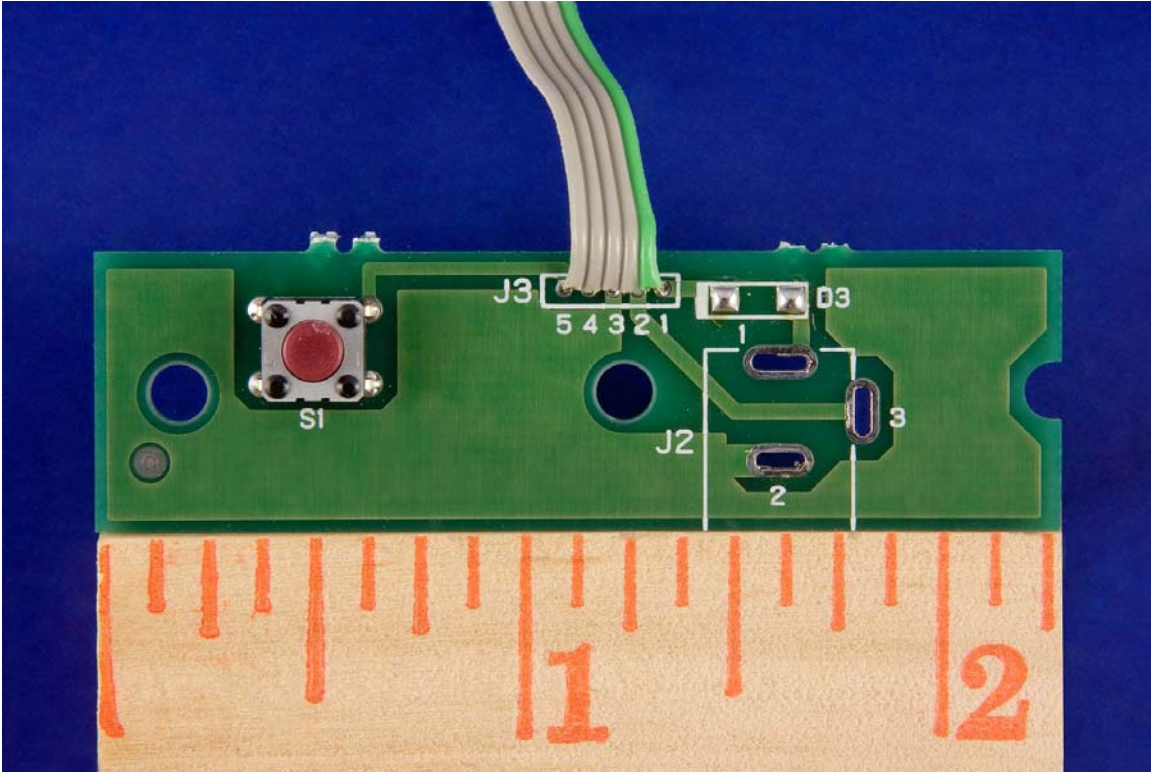

Philips M3815B Home Blood Pressure Monitor

Internal Photos:

Open Case

Main Board, Front

Main Board Front without shields

Start-Stop Module, Front

Start-Stop Module, Back

Transmitter Module, Front

Transmitter Module, Back