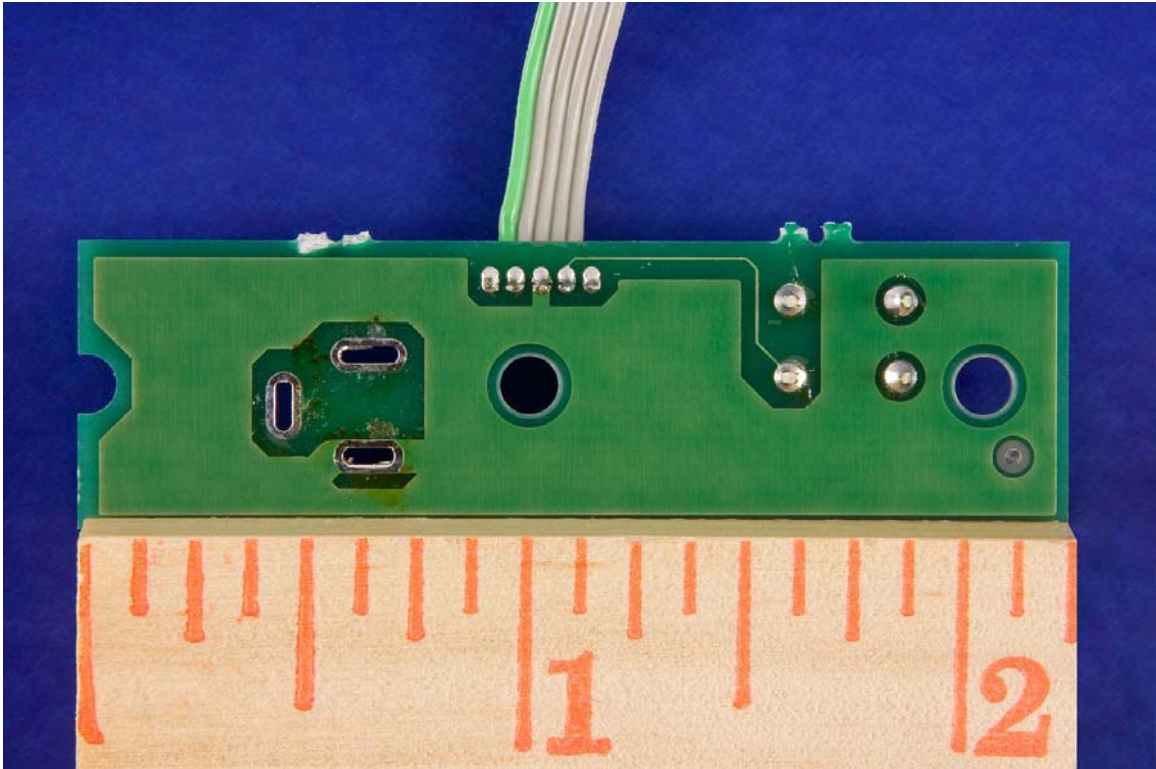

Philips M3815B Home Blood Pressure Monitor

Internal Photos:

Open Case

Main Board, Front

Main Board Front without shields

Start-Stop Module, Front

Start-Stop Module, Back

Transmitter Module, Front

Transmitter Module, Back