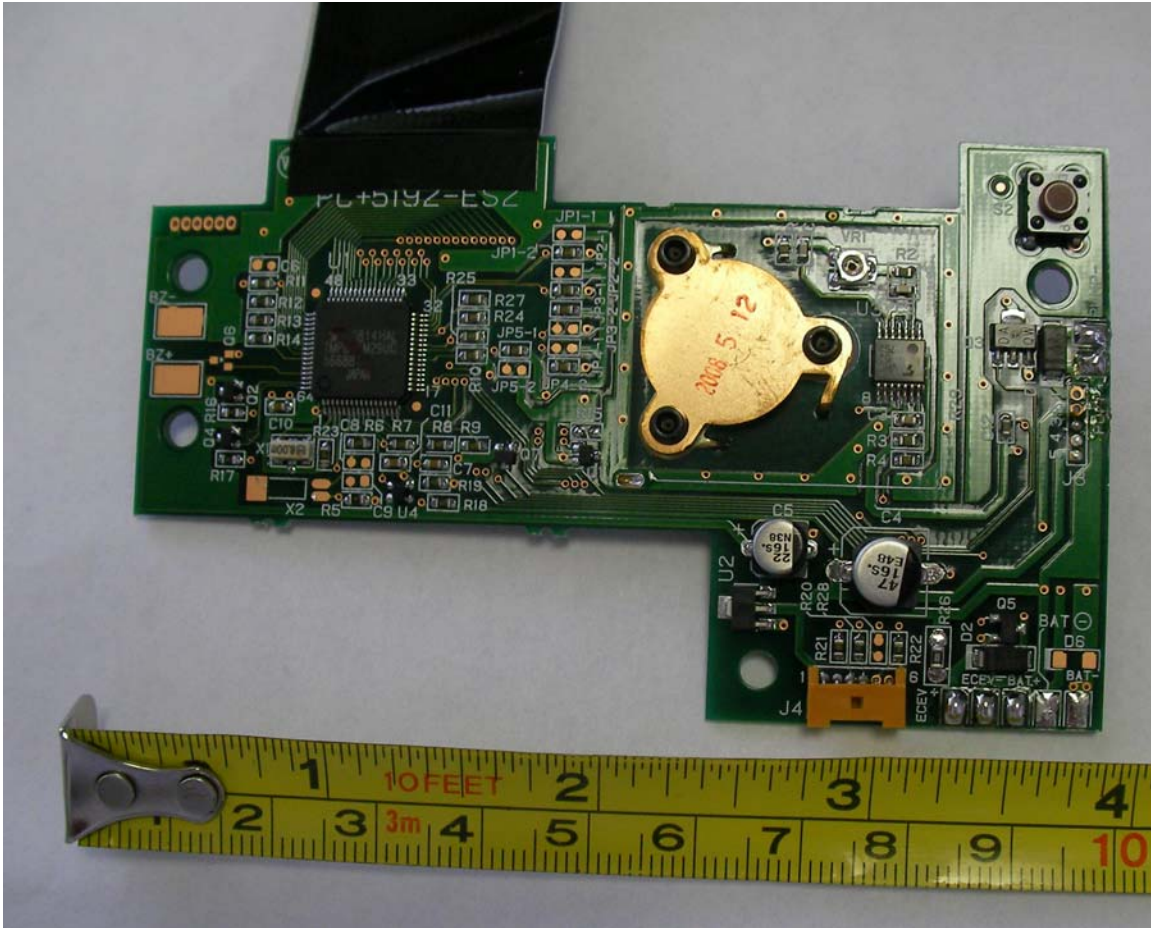

Philips M3815B Home Blood Pressure Monitor

Internal Photos:

Open Case

Main Board, Front

Main Board Front without shields

Start-Stop Module, Front

Start-Stop Module, Back

Transmitter Module, Front

Transmitter Module, Back