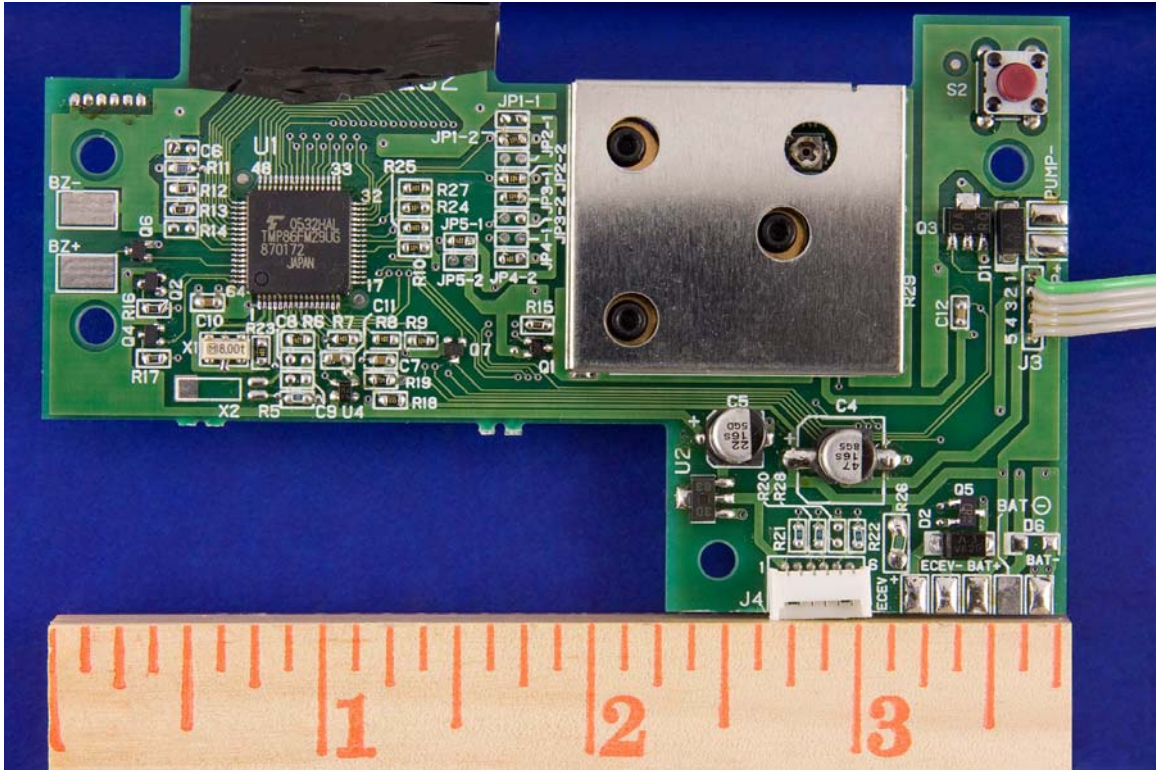

Philips M3815B Home Blood Pressure Monitor

Internal Photos:

Open Case

Main Board, Front

Main Board Front without shields

Start-Stop Module, Front

Start-Stop Module, Back

Transmitter Module, Front

Transmitter Module, Back