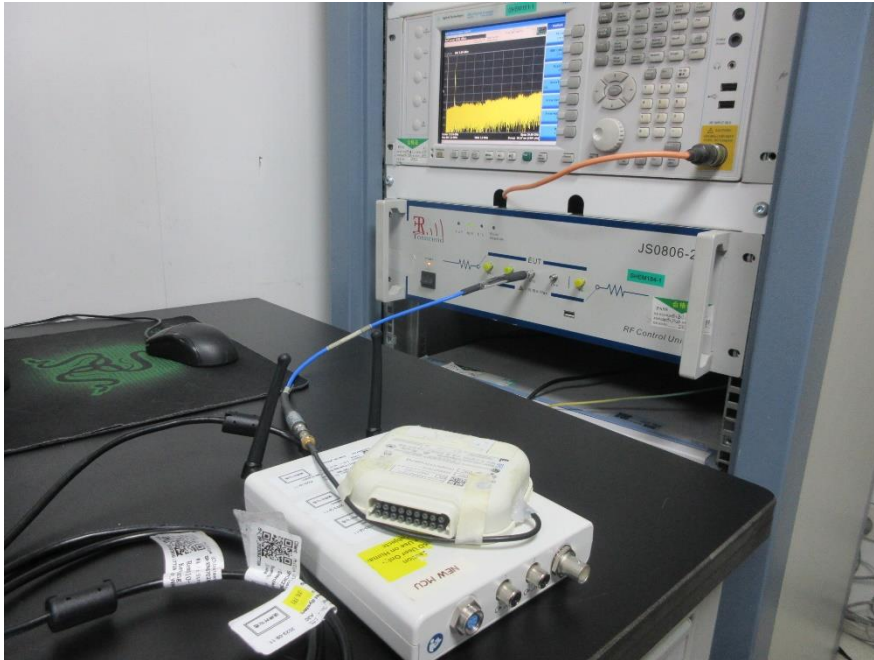

Test Setup Photo

RF Conducted