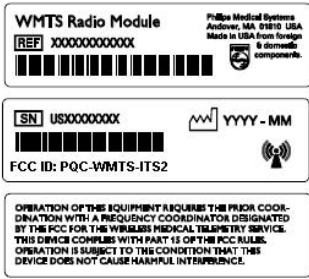

PQC-WMTS-ITS2 Label Location

3-LABEL SET

Location of FCC ID