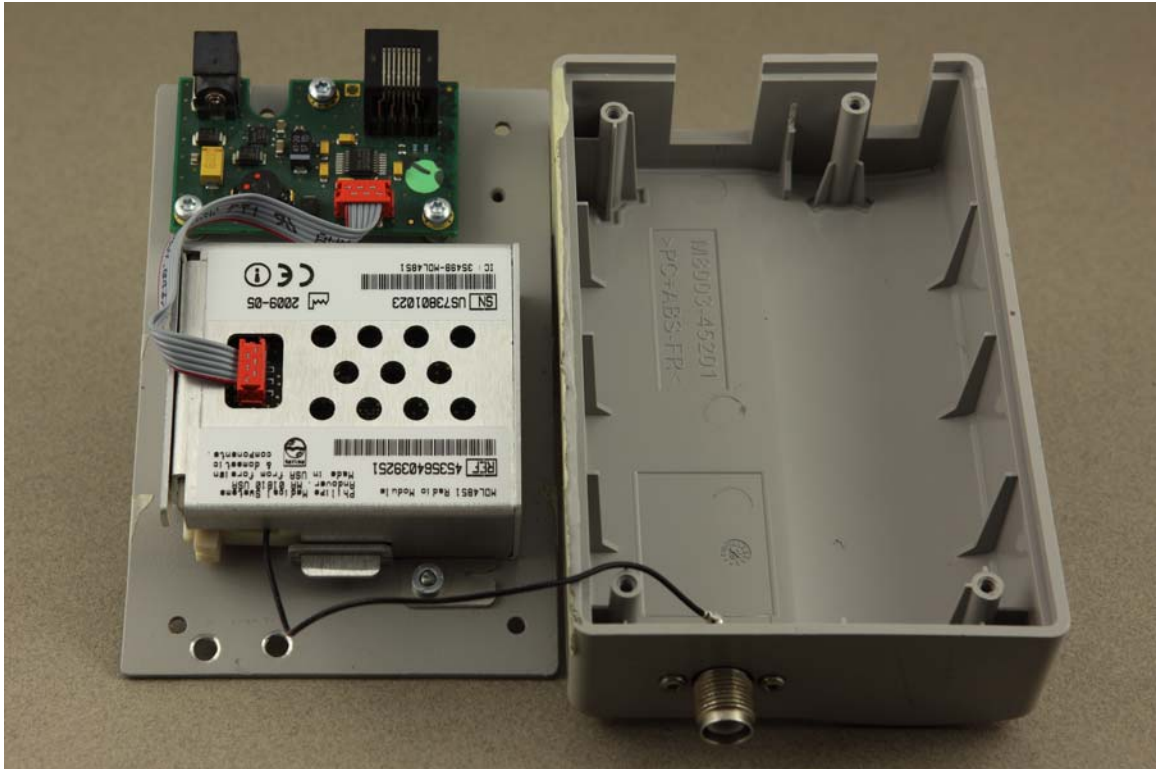

Internal Photos – Philips ITS 4841A, FCC ID: PQC-WMTS-ITS2

Transmitter module