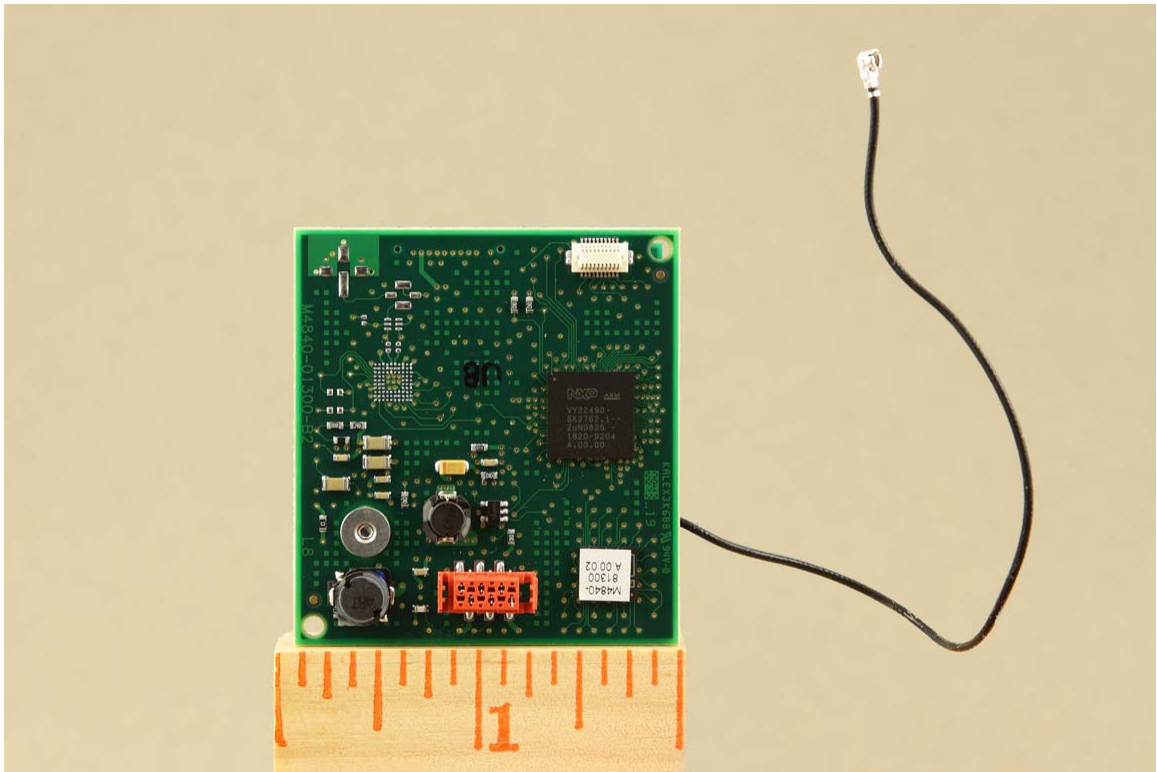

Internal Photos – Philips ITS 4841A, FCC ID: PQC-WMTS-ITS2

Transmitter module