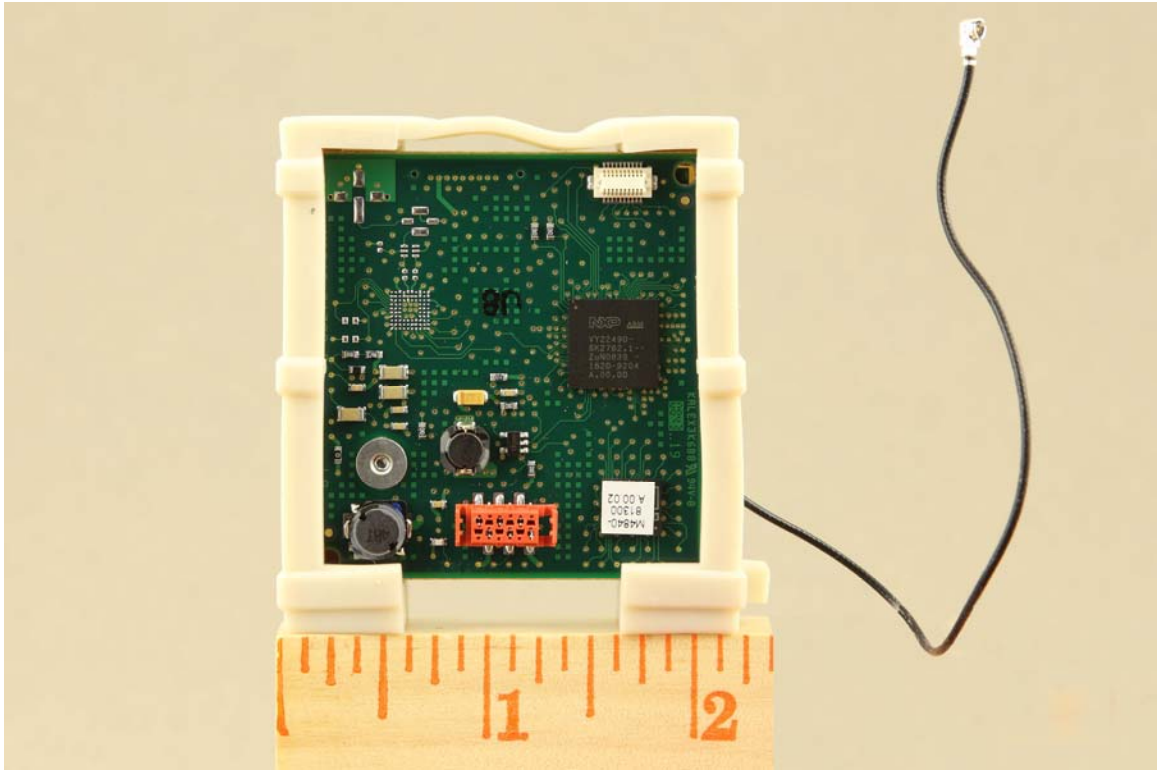

Internal Photos – Philips ITS 4841A, FCC ID: PQC-WMTS-ITS2

Transmitter module