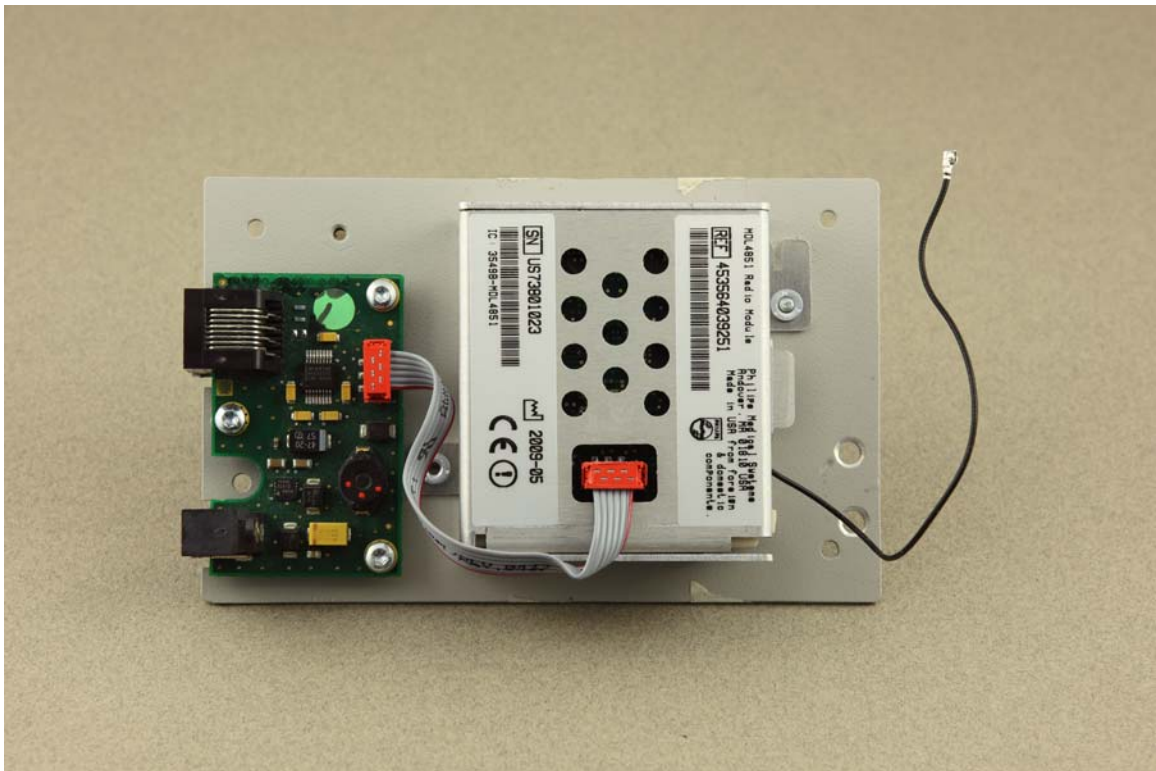

Internal Photos – Philips ITS 4841A, FCC ID: PQC-WMTS-ITS2

Transmitter module